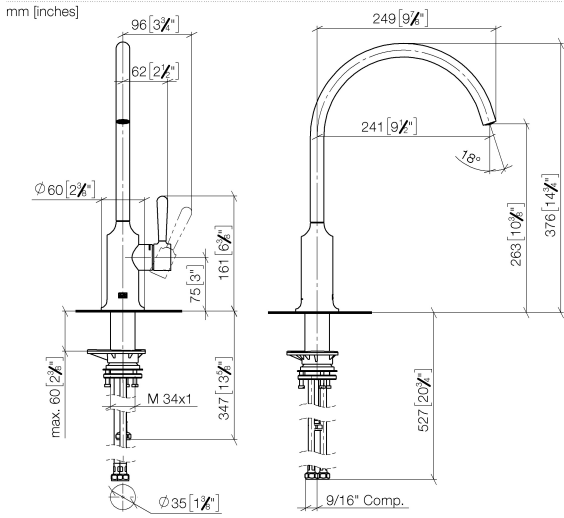

33 826 809 Product version from 7/1/2023

Flow rate chart

Codes & Standards

ASME A112.18.1

California Energy  
Commission  
(CEC)

cUPC

NSF372

NSF61

### Spare parts list

No.	Item Number	Name	Quantity used	Delivery time
1	90 28 22 396 01-93	spout	1	20
2	90 15 05 042 00 90	cartridge	1	2
3	09 24 04 266 90	nut	1	2
4	09 14 10 091 90	seal	1	2
5	90 28 30 052 00-93	cover	1	20
6	90 20 80 050 00-93	handle	1	-
Spare part can no longer be ordered, please order the replacement item				
7	04 23 10 044 08 90	fixing set	1	2
8	04 30 04 100 00 90	hose	1	2
9	04 30 04 103 00 90	hose	2	2
10	90 17 09 046 14 90	conversion kit	1	2