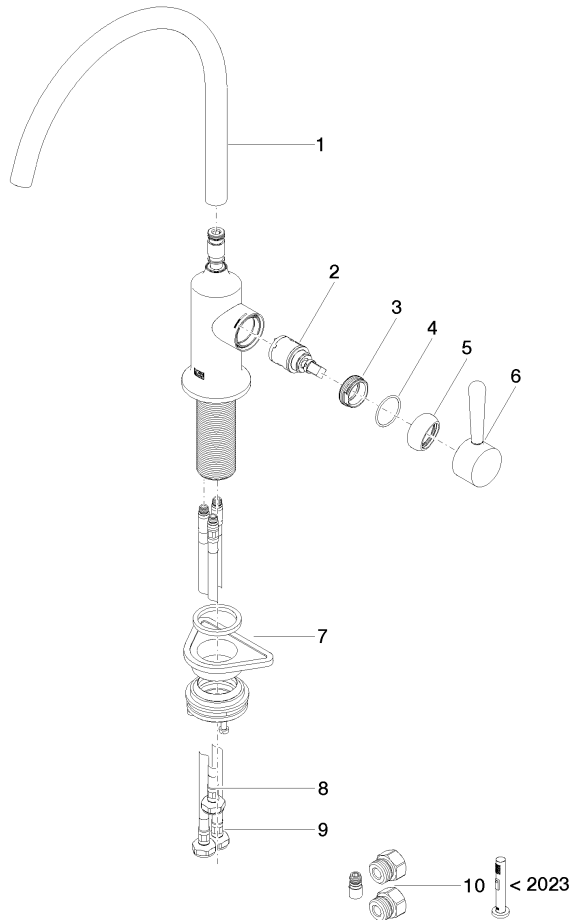

### Spare parts list

No.	Item Number	Name	Quantity used	Delivery time
1	90 28 22 396 01-93	spout	1	20
2	90 15 05 042 00 90	cartridge	1	2
3	09 24 04 266 90	nut	1	2
4	09 14 10 091 90	seal	1	2
5	90 28 30 052 00-93	cover	1	20
6	90 20 80 050 00-93	handle	1	-
Spare part can no longer be ordered, please order the replacement item				
7	04 23 10 044 08 90	fixing set	1	2
8	04 30 04 100 00 90	hose	1	2
9	04 30 04 103 00 90	hose	2	2
10	90 17 09 046 14 90	conversion kit	1	2