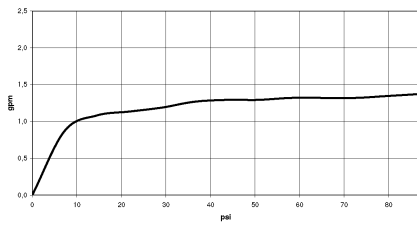

33 826 809 Product version from 7/1/2023

- 241mm projection
- pivotable spout 360°
- air-enriched flow
- max. flow 5.7 l/min at 3 bar flow pressure
- lead-free
- This product can help a building meet the requirements of Green Building Rating Systems, e.g. LEED®, BREEAM®, DGNB

33 826 809 Product version from 7/1/2023

Flow rate chart

Codes & Standards

ASME A112.18.1

California Energy  
Commission  
(CEC)

cUPC

NSF372

NSF61