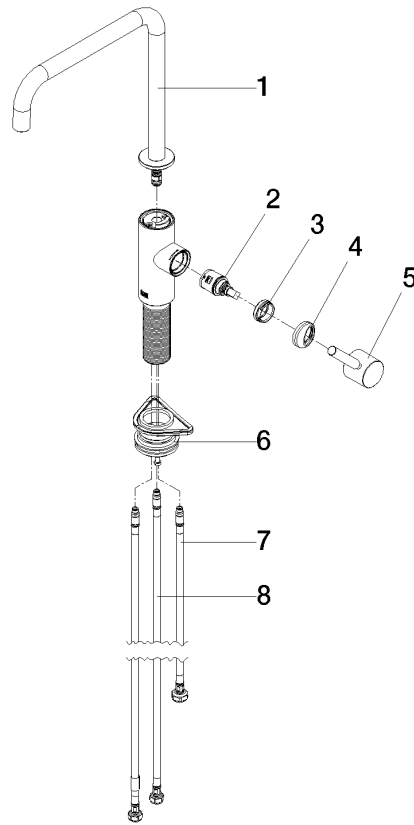

33 826 861

- 235mm projection
- pivotable spout 360°
- Optional swivel limiter available with swivel limiter set 12 820 970 90
- air-enriched flow
- max. flow 5.7 l/min at 3 bar flow pressure
- lead-free
- This product can help a building meet the requirements of Green Building Rating Systems, e.g. LEED®, BREEAM®, DGNB

	Chrome	33 826 861-00 0010
	Brushed Platinum	33 826 861-06 0010
	Platinum	33 826 861-08 0010
	Durabrass (23kt Gold)	33 826 861-09 0010
	Dark Chrome	33 826 861-19 0010
	Brushed Durabrass (23kt Gold)	33 826 861-28 0010
	Matte Black	33 826 861-33 0010
	Brushed Champagne (22kt Gold)	33 826 861-46 0010
	Champagne (22kt Gold)	33 826 861-47 0010
	Brushed Chrome	33 826 861-93 0010
	Brushed Dark Platinum	33 826 861-99 0010

27 731 970-00

33 826 861

Flow rate chart

Codes & Standards

California Energy
Commission
(CEC)

33 826 861

Spare parts list

No.	Item Number	Name	Quantity used	Delivery time
1	90 28 22 284 01-00	spout	1	-
Spare part can no longer be ordered, please order the replacement item				
2	90 15 05 042 00 90	cartridge	1	2
3	09 24 04 266 90	nut	1	2
4	90 28 30 052 00-00	cover	1	10
5	90 20 66 033 00-00	handle	1	10
6	04 23 10 044 08 90	fixing set	1	2
7	04 30 04 103 00 90	hose	1	2
8	04 30 04 100 00 90	hose	2	2