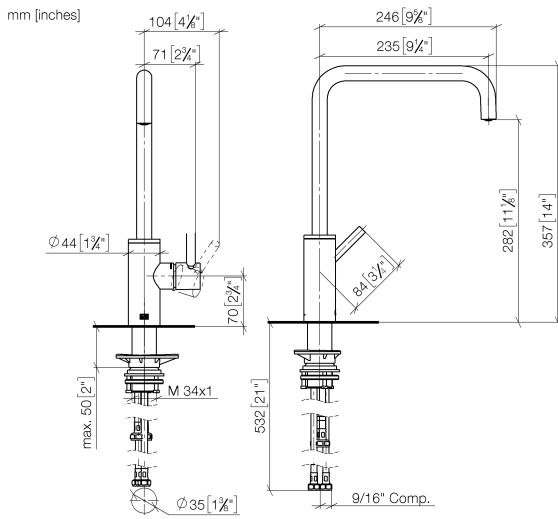

33 826 861

- 235mm projection
- pivotable spout 360°
- Optional swivel limiter available with swivel limiter set 12 820 970 90
- air-enriched flow
- max. flow 5.7 l/min at 3 bar flow pressure
- lead-free
- This product can help a building meet the requirements of Green Building Rating Systems, e.g. LEED®, BREEAM®, DGNB

27 731 970-00

33 826 861

Flow rate chart

Codes & Standards

California Energy
Commission
(CEC)

33 826 861

Spare parts list

No.	Item Number	Name	Quantity used	Delivery time
1	90 28 22 284 01-00	spout	1	-
Spare part can no longer be ordered, please order the replacement item				
2	90 15 05 042 00 90	cartridge	1	2
3	09 24 04 266 90	nut	1	2
4	90 28 30 052 00-00	cover	1	10
5	90 20 66 033 00-00	handle	1	10
6	04 23 10 044 08 90	fixing set	1	2
7	04 30 04 103 00 90	hose	1	2
8	04 30 04 100 00 90	hose	2	2