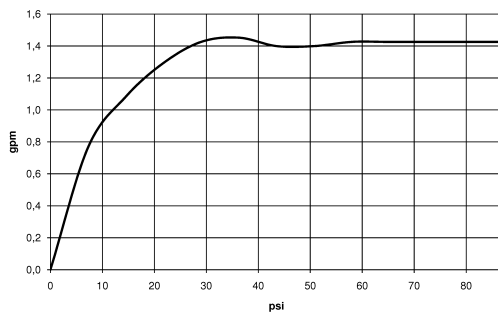

33 826 861

- 235mm projection
- pivotable spout 360°
- Optional swivel limiter available with swivel limiter set 12 820 970 90
- air-enriched flow
- max. flow 5.7 l/min at 3 bar flow pressure
- lead-free
- This product can help a building meet the requirements of Green Building Rating Systems, e.g. LEED®, BREEAM®, DGNB

27 731 970-00

33 826 861

Flow rate chart

Codes & Standards

California Energy
Commission
(CEC)

33 826 861

Spare parts list

No.	Item Number	Name	Quantity used	Delivery time
1	90 28 22 284 01-00	spout	1	-
Spare part can no longer be ordered, please order the replacement item				
2	90 15 05 042 00 90	cartridge	1	2
3	09 24 04 266 90	nut	1	2
4	90 28 30 052 00-00	cover	1	10
5	90 20 66 033 00-00	handle	1	10
6	04 23 10 044 08 90	fixing set	1	2
7	04 30 04 103 00 90	hose	1	2
8	04 30 04 100 00 90	hose	2	2