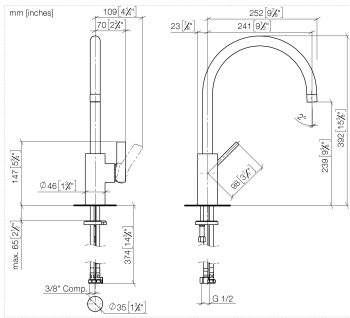

TARA ULTRA Single-lever mixer for rinsing/Profi spray - Champagne (22kt Gold)

TARA ULTRA

33 826 875