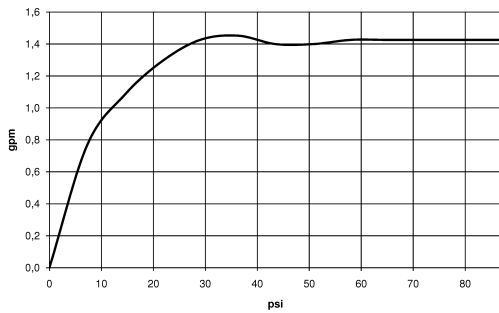

**Required miscellaneous**

**Rinsing spray set - Champagne (22kt Gold)**      27 721 970-47

TARA ULTRA Single-lever mixer for rinsing/Profi spray - Champagne (22kt Gold)

TARA ULTRA

33 826 875

Flow rate chart