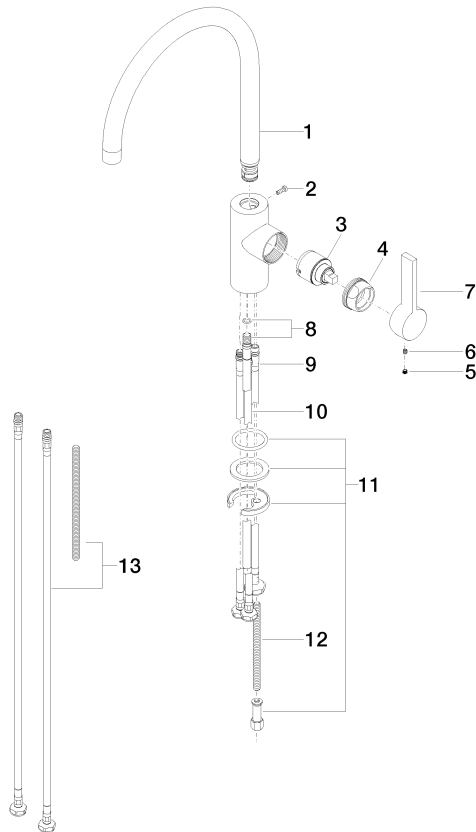

**TARA ULTRA Single-lever mixer for rinsing/Profi spray - Champagne (22kt Gold)**

TARA ULTRA

33 826 875

- 241mm projection
- pivotable spout 360°
- air-enriched flow
- height of mixer 393 mm
- height up to aerator 240 mm
- single-lever mixer hole diameter 35mm
- 2x US pressure hose, 3/8"
- max. flow 5.7 l/min at 3 bar flow pressure
- lead-free
- This product can help a building meet the requirements of Green Building Rating Systems, e.g. LEED®, BREEAM®, DGNB

TARA ULTRA Single-lever mixer for rinsing/Profi spray - Champagne (22kt Gold)

TARA ULTRA

---

33 826 875

Certificates

---

IAPMO\_6397

IAPMO\_N-4976

# TARA ULTRA Single-lever mixer for rinsing/Profi spray - Champagne (22kt Gold)

TARA ULTRA

33 826 875

**Product version from 6/1/2022**

Parts for other finishes can be found here: [Chrome](#)

TARA ULTRA Single-lever mixer for rinsing/Profi spray - Champagne (22kt Gold)

### Spare parts list