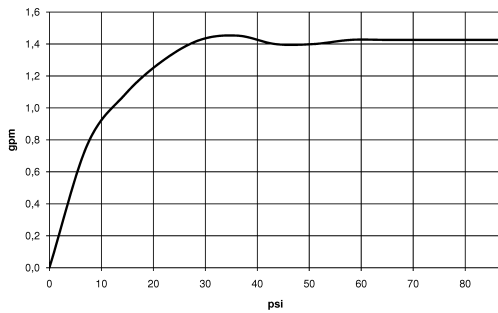

TARA ULTRA

33 826 875

Flow rate chart

Codes & Standards

ADA	ASME A112.18.1	ASME A112.18.1/CSA B125.1	California Energy Commission (CEC)
cUPC	NSF/ANSI 372	NSF/ANSI/CAN 61	NSF372
NSF61			

TARA ULTRA Single-lever mixer for rinsing/Profi spray - Brushed Dark
Platinum