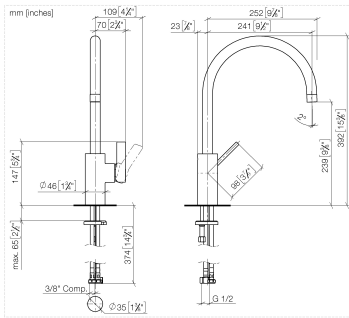

TARA ULTRA Single-lever mixer for rinsing/Profi spray - Brushed Dark Platinum

TARA ULTRA

33 826 875