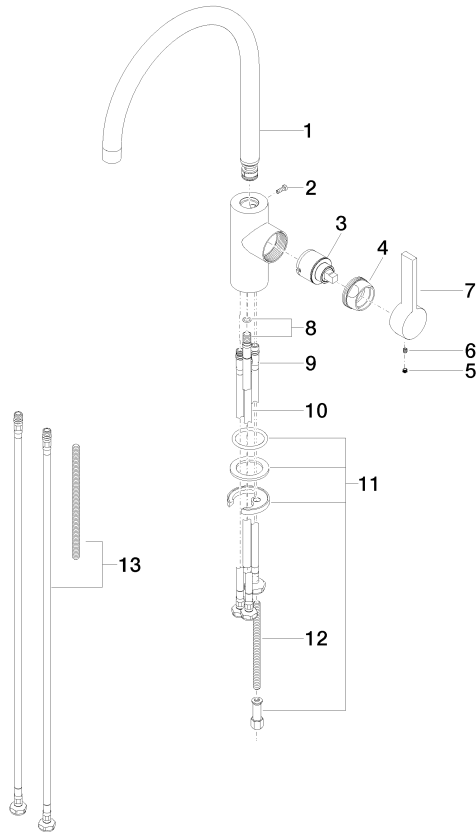

TARA ULTRA Single-lever mixer for rinsing/Profi spray - Brushed Dark Platinum

TARA ULTRA

33 826 875

- 241mm projection
- pivotable spout 360°
- air-enriched flow
- height of mixer 393 mm
- height up to aerator 240 mm
- single-lever mixer hole diameter 35mm
- 2x US pressure hose, 3/8"
- max. flow 5.7 l/min at 3 bar flow pressure
- lead-free
- This product can help a building meet the requirements of Green Building Rating Systems, e.g. LEED®, BREEAM®, DGNB

TARA ULTRA

33 826 875

Flow rate chart

Codes & Standards

ADA	ASME A112.18.1	ASME A112.18.1/CSA B125.1	California Energy Commission (CEC)
cUPC	NSF/ANSI 372	NSF/ANSI/CAN 61	NSF372
NSF61			

TARA ULTRA Single-lever mixer for rinsing/Profi spray - Brushed Dark
Platinum

Product version from 6/1/2022

Parts for other finishes can be found here: [Chrome](#)

TARA ULTRA Single-lever mixer for rinsing/Profi spray - Brushed Dark
Platinum

TARA ULTRA

33 826 875

Spare parts list

Product version from 5/31/2010 to 7/25/2018

Product version from 7/25/2018 to 5/15/2020

Product version from 5/15/2020 to 4/26/2021

Product version from 4/26/2021 to 5/3/2021

Product version from 5/3/2021

Product version from 6/1/2022

No.	Item Number	Name	Quantity used	Delivery time
	90 28 22 202 03-99	spout	14	30