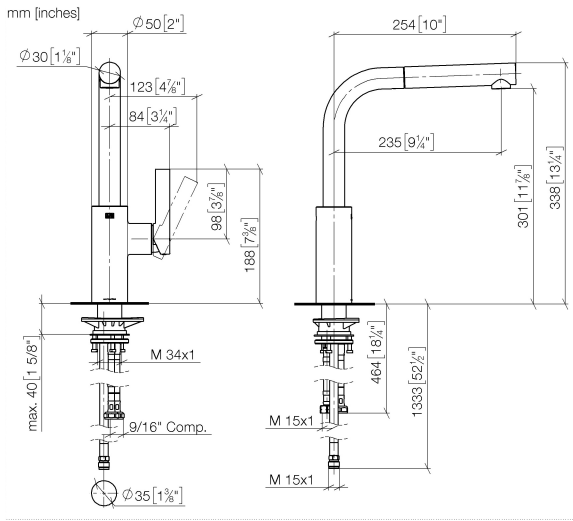

33 840 790

Flow rate chart