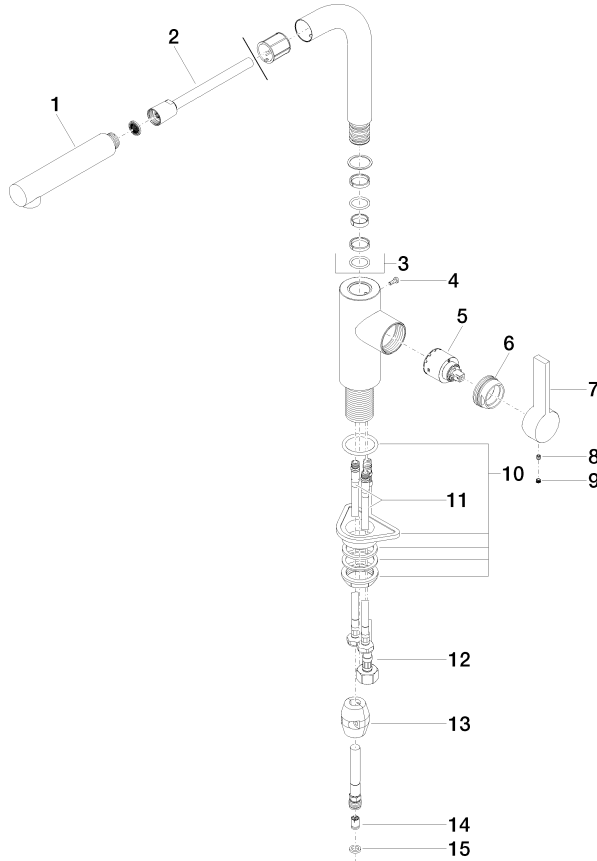

33 840 790

- 235mm projection
- pivotable spout 360°
- air-enriched flow
- height of mixer 337 mm
- height up to aerator 300 mm
- hole diameter 35 mm
- 2 x pressure hose with 3/8" cap nut
- fabric braided hose 1500 mm
- max. flow 5.7 l/min at 3 bar flow pressure
- lead-free
- This product can help a building meet the requirements of Green Building Rating Systems, e.g. LEED®, BREEAM®, DGNB

**Flow rate chart**

**Codes & Standards**

ADA

ASME  
A112.18.1/CSA  
B125.1

California Energy  
Commission  
(CEC)

NSF/ANSI 372

NSF/ANSI/CAN  
61

## ELIO Single-lever mixer Pull-out - Champagne (22kt Gold)

---

ELIO

33 840 790

### Spare parts list

No.	Item Number	Name	Quantity used	Delivery time
1	04 12 11 106 00-47	shower	1	30
2	90 30 02 062 00-47	hose	1	-
Spare part can no longer be ordered, please order the replacement item				
3	90 28 22 186 00-47	spout	1	30
4	09 30 30 054 90	screw	1	2
5	90 15 05 045 00 90	cartridge	1	2
6	09 24 04 141-47	nut	1	30
7	09 20 79 040-47	handle	1	30
8	90 31 11 030 00 90	pin	1	2
9	90 31 20 109 00 90	plug	1	2
10	04 23 10 044 02 90	fixing set	1	2
11	04 30 04 106 00 90	hose	1	2
12	04 30 04 029 00 90	hose	1	2
13	04 21 50 005 00 90	accessories	1	2
14	09 23 01 096 90	back-flow preventer	1	2
15	90 14 20 019 00 90	seal	1	2