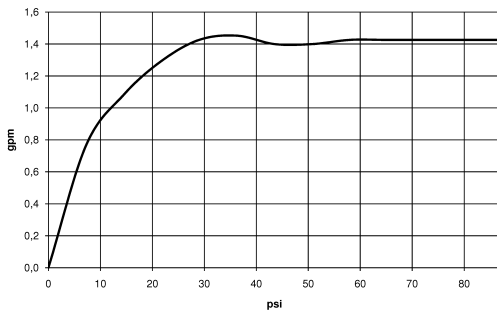

33 840 790

- 235mm projection
- pivotable spout 360°
- air-enriched flow
- height of mixer 337 mm
- height up to aerator 300 mm
- hole diameter 35 mm
- 2 x pressure hose with 3/8" cap nut
- fabric braided hose 1500 mm
- max. flow 5.7 l/min at 3 bar flow pressure
- lead-free
- This product can help a building meet the requirements of Green Building Rating Systems, e.g. LEED®, BREEAM®, DGNB

**Flow rate chart**

**Codes & Standards**

ADA

ASME  
A112.18.1/CSA  
B125.1

California Energy  
Commission  
(CEC)

NSF/ANSI 372

NSF/ANSI/CAN  
61