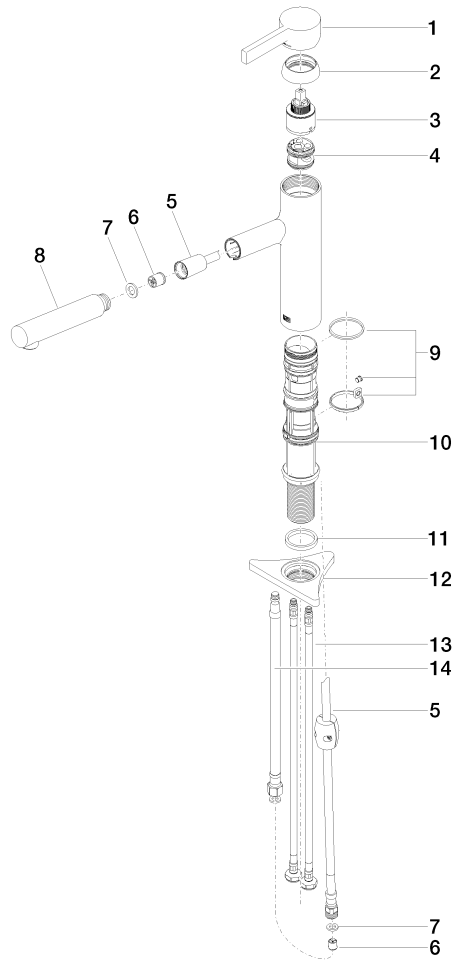

DORNBACHT LYV Single-lever mixer Pull-out - Chrome

33 845 110

- 237mm projection
- pivotable spout 120°
- air-enriched flow and spray flow
- fabric braided hose 1500 mm
- max. flow 5 l/min at 3 bar flow pressure
- lead-free

	Chrome	33 845 110-00 0010
	Soft Black	33 845 110-69 0010
	Brushed Nickel	33 845 110-70 0010

DORNBACHT LYV Single-lever mixer Pull-out - Chrome

33 845 110

Certificates

IAPMO_N-4976 (2). IAPMO_6397 (2).

DORNBACHT LYV Single-lever mixer Pull-out - Chrome

33 845 110

Parts for other finishes can be found here: [Soft Black](#)

Spare parts list

No.	Item Number	Name	Quantity used	Delivery time
1	90 20 81 001 00-00	handle	1	2
2	90 28 30 010 00-00	cover	1	2
3	90 15 05 067 00 90	cartridge	1	2
4	90 18 40 227 00 90	insert	1	2
5	90 30 02 101 00 90	hose	1	2
6	90 23 01 051 01 90	flow reducer	1	2
7	90 14 05 081 00 90	seal	1	2
8	90 12 11 181 01-00	shower	1	2
9	90 14 15 062 00 90	gasket kit	1	2
10	90 30 01 211 01 90	shaft	1	2
11	90 14 05 080 00 90	seal	1	2
12	90 23 10 003 00 90	fixing set	1	2
13	04 30 04 102 00 90	High pressure hose 3/8" -	2	2
14	90 30 04 110 00 90	hose	1	2