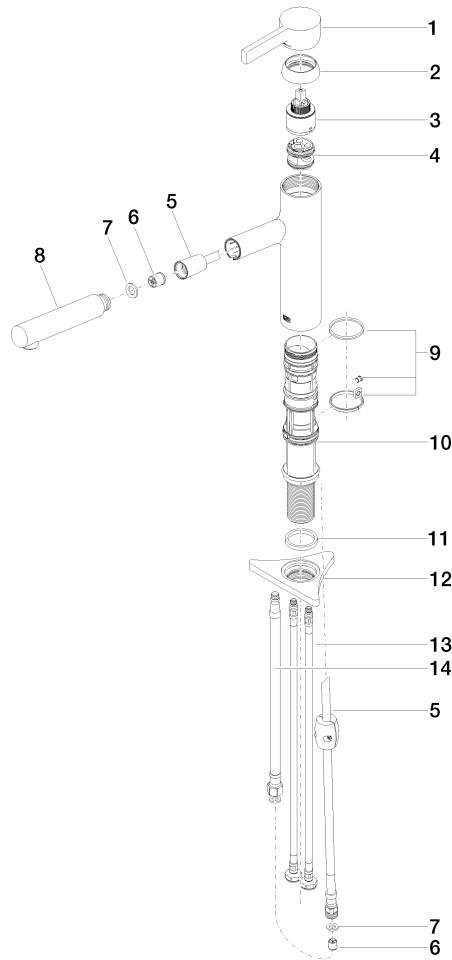

DORNBACHT LYV Single-lever mixer Pull-out - Soft Black

33 845 110

- 237mm projection
- pivotable spout 120°
- air-enriched flow and spray flow
- fabric braided hose 1500 mm
- max. flow 5 l/min at 3 bar flow pressure
- lead-free

| | | |
|---|----------------|--------------------|
|  | Soft Black | 33 845 110-69 0010 |
|  | Chrome | 33 845 110-00 0010 |
|  | Brushed Nickel | 33 845 110-70 0010 |

DORNBACHT LYV Single-lever mixer Pull-out - Soft Black

33 845 110

Certificates

IAPMO_N-4976 (2). IAPMO_6397 (2).

DORNBRAUCH LYV Single-lever mixer Pull-out - Soft Black

33 845 110

Parts for other finishes can be found here: [Chrome](#)

Spare parts list

| No. | Item Number | Name | Quantity used | Delivery time |
|-----|--------------------|---------------------------|---------------|---------------|
| 1 | 90 20 81 001 00-69 | handle | 1 | 2 |
| 2 | 90 28 30 010 00-69 | cover | 1 | 2 |
| 3 | 90 15 05 067 00 90 | cartridge | 1 | 2 |
| 4 | 90 18 40 227 00 90 | insert | 1 | 2 |
| 5 | 90 30 02 101 00 90 | hose | 1 | 2 |
| 6 | 90 23 01 051 01 90 | flow reducer | 1 | 2 |
| 7 | 90 14 05 081 00 90 | seal | 1 | 2 |
| 8 | 90 12 11 181 01-69 | shower | 1 | 2 |
| 9 | 90 14 15 062 00 90 | gasket kit | 1 | 2 |
| 10 | 90 30 01 211 01 90 | shaft | 1 | 2 |
| 11 | 90 14 05 080 00 90 | seal | 1 | 2 |
| 12 | 90 23 10 003 00 90 | fixing set | 1 | 2 |
| 13 | 04 30 04 102 00 90 | High pressure hose 3/8" - | 2 | 2 |
| 14 | 90 30 04 110 00 90 | hose | 1 | 2 |