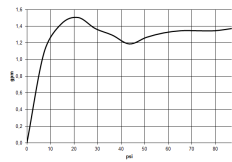

## DORNBACHT LYV Single-lever mixer Pull-out - Brushed Nickel

---

33 845 110

- 237mm projection
- pivotable spout 120°
- air-enriched flow and spray flow
- fabric braided hose 1500 mm
- max. flow 5 l/min at 3 bar flow pressure
- lead-free

### Flow rate chart