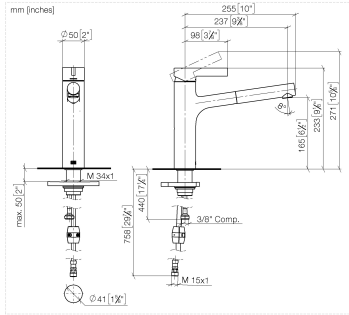

## DORNBACHT LYV Single-lever mixer Pull-out - Brushed Nickel

---

33 845 110

- 237mm projection
- pivotable spout 120°
- air-enriched flow and spray flow
- fabric braided hose 1500 mm
- max. flow 5 l/min at 3 bar flow pressure
- lead-free

## DORNBRACHT LYV Single-lever mixer Pull-out - Brushed Nickel

33 845 110

## DORNBACHT LYV Single-lever mixer Pull-out - Brushed Nickel

---

33 845 110

No.	Item Number	Name	Quantity used	Delivery time
1	90 20 81 001 00-70	handle	1	2
2	90 28 30 010 00-70	cover	1	2
3	90 15 05 067 00 90	cartridge	1	2
4	90 18 40 227 00 90	insert	1	2
5	90 30 02 101 00 90	hose	1	2
6	90 23 01 051 01 90	flow reducer	1	2
7	90 14 05 081 00 90	seal	1	2
8	90 12 11 181 01-70	shower	1	2
9	90 14 15 062 00 90	gasket kit	1	2
10	90 30 01 211 01 90	shaft	1	2
11	90 14 05 080 00 90	seal	1	2
12	90 23 10 003 00 90	fixing set	1	2
13	04 30 04 102 00 90	High pressure hose 3/8" -	2	2
14	90 30 04 110 00 90	hose	1	2