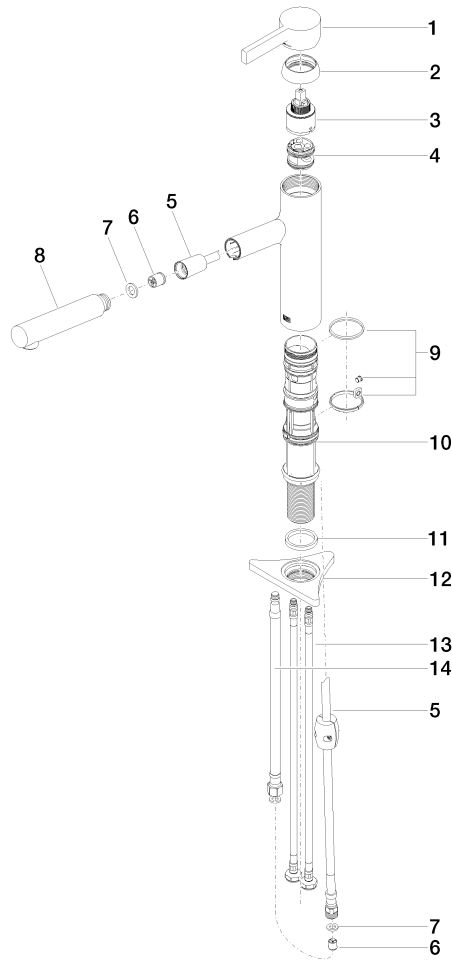

### Flow rate chart

## DORNBACHT LYV Single-lever mixer Pull-out - Brushed Nickel

---

33 845 110

### Certificates

---

IAPMO\_N-4976 (2). IAPMO\_6397 (2).

**DORNBRAUCH LYV Single-lever mixer Pull-out - Brushed Nickel**

33 845 110

Parts for other finishes can be found here: [Chrome](#)

**Spare parts list**

No.	Item Number	Name	Quantity used	Delivery time
1	90 20 81 001 00-70	handle	1	2
2	90 28 30 010 00-70	cover	1	2
3	90 15 05 067 00 90	cartridge	1	2
4	90 18 40 227 00 90	insert	1	2
5	90 30 02 101 00 90	hose	1	2
6	90 23 01 051 01 90	flow reducer	1	2
7	90 14 05 081 00 90	seal	1	2
8	90 12 11 181 01-70	shower	1	2
9	90 14 15 062 00 90	gasket kit	1	2
10	90 30 01 211 01 90	shaft	1	2
11	90 14 05 080 00 90	seal	1	2
12	90 23 10 003 00 90	fixing set	1	2
13	04 30 04 102 00 90	High pressure hose 3/8" -	2	2
14	90 30 04 110 00 90	hose	1	2