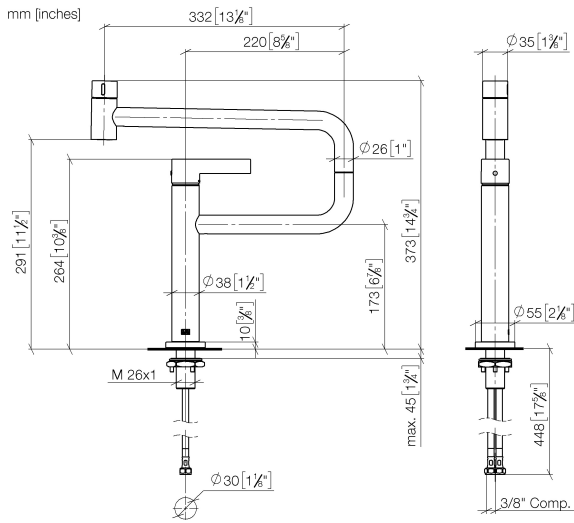

33 845 875

- 552mm projection
- pivotable spout 360°
- air-enriched flow
- height of mixer 372 mm
- height up to aerator 290 mm
- rosette 55 mm
- hole diameter 30 mm
- 2 x pressure hose with 3/8" cap nut
- max. flow 5.7 l/min at 3 bar flow pressure
- lead-free
- This product can help a building meet the requirements of Green Building Rating Systems, e.g. LEED®, BREEAM®, DGNB

TARA ULTRA

33 845 875

Flow rate chart

Codes & Standards

ADA

ASME
A112.18.1/CSA
B125.1

California Energy
Commission
(CEC)

NSF/ANSI 372

NSF/ANSI/CAN
61

TARA ULTRA PIVOT Single-lever mixer - Durabronss (23kt Gold)

TARA ULTRA

33 845 875

Certificates

IAPMO_N-4976 (2). IAPMO_6397 (1).

33 845 875

Parts for other finishes can be found here: [Chrome](#)

Spare parts list

No.	Item Number	Name	Quantity used	Delivery time
1	09 20 62 025-09	handle	1	40
2	90 12 12 002 00 90	fixing cap	1	2
3	90 19 87 001 00-09	spout	1	40
4	90 23 01 026 08-09	aerator	1	-
Spare part can no longer be ordered, please order the replacement item				
5	90 28 22 257 00-09	joint	1	40
6	90 20 87 004 00-09	handle	1	40
7	09 28 30 013-09	cover	1	40
8	09 14 10 091 90	seal	1	2
9	09 24 04 266 90	nut	1	2
10	90 15 05 042 00 90	cartridge	1	2
11	09 28 10 156 90	ring	1	2
12	90 14 10 063 00 90	seal	1	2
13	09 14 10 081 90	seal	1	2
14	09 30 01 126 90	connection	1	2
15	09 28 10 159 90	ring	1	2
16	09 27 87 033-09	rosette	1	40
17	04 30 11 085 87 90	fixing set	1	2
18	04 30 04 103 00 90	hose	2	2