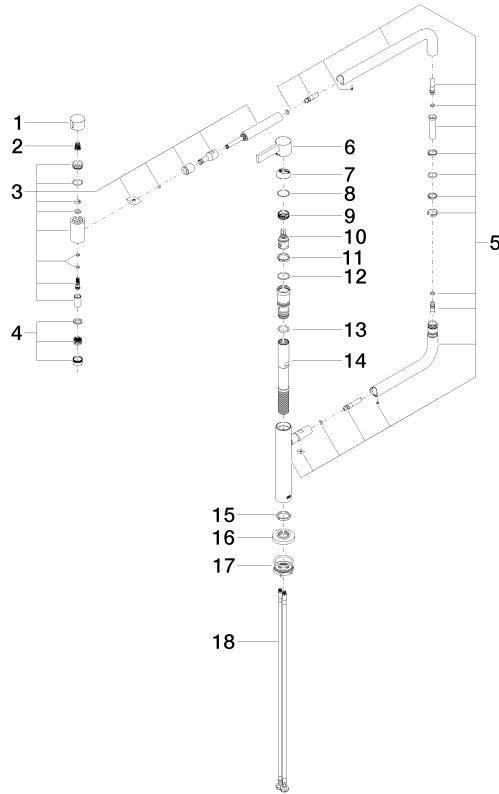

33 845 875

- 552mm projection
- pivotable spout 360°
- air-enriched flow
- height of mixer 372 mm
- height up to aerator 290 mm
- rosette 55 mm
- hole diameter 30 mm
- 2 x pressure hose with 3/8" cap nut
- max. flow 5.7 l/min at 3 bar flow pressure
- lead-free
- This product can help a building meet the requirements of Green Building Rating Systems, e.g. LEED®, BREEAM®, DGNB

TARA ULTRA

33 845 875

Flow rate chart

Codes & Standards

ADA

ASME
A112.18.1/CSA
B125.1

California Energy
Commission
(CEC)

NSF/ANSI 372

NSF/ANSI/CAN
61

TARA ULTRA PIVOT Single-lever mixer - Durabronss (23kt Gold)

TARA ULTRA

33 845 875

Certificates

IAPMO_N-4976 (2). IAPMO_6397 (1).

33 845 875

Parts for other finishes can be found here: [Chrome](#)

Spare parts list

No.	Item Number	Name	Quantity used	Delivery time
1	09 20 62 025-09	handle	1	40
2	90 12 12 002 00 90	fixing cap	1	2
3	90 19 87 001 00-09	spout	1	40
4	90 23 01 026 08-09	aerator	1	-
Spare part can no longer be ordered, please order the replacement item				
5	90 28 22 257 00-09	joint	1	40
6	90 20 87 004 00-09	handle	1	40
7	09 28 30 013-09	cover	1	40
8	09 14 10 091 90	seal	1	2
9	09 24 04 266 90	nut	1	2
10	90 15 05 042 00 90	cartridge	1	2
11	09 28 10 156 90	ring	1	2
12	90 14 10 063 00 90	seal	1	2
13	09 14 10 081 90	seal	1	2
14	09 30 01 126 90	connection	1	2
15	09 28 10 159 90	ring	1	2
16	09 27 87 033-09	rosette	1	40
17	04 30 11 085 87 90	fixing set	1	2
18	04 30 04 103 00 90	hose	2	2