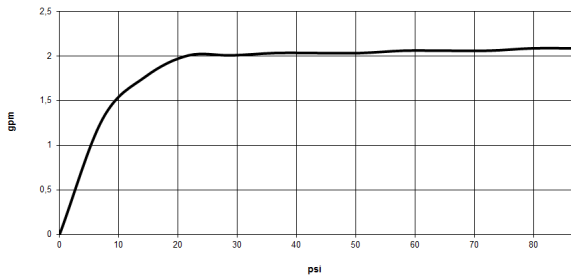

33 845 875

- 552mm projection
- pivotable spout 360°
- air-enriched flow
- height of mixer 372 mm
- height up to aerator 290 mm
- rosette 55 mm
- hole diameter 30 mm
- 2 x pressure hose with 3/8" cap nut
- max. flow 5.7 l/min at 3 bar flow pressure
- lead-free
- This product can help a building meet the requirements of Green Building Rating Systems, e.g. LEED®, BREEAM®, DGNB

TARA ULTRA

33 845 875

Flow rate chart

Codes & Standards

ADA

ASME
A112.18.1/CSA
B125.1

California Energy
Commission
(CEC)

NSF/ANSI 372