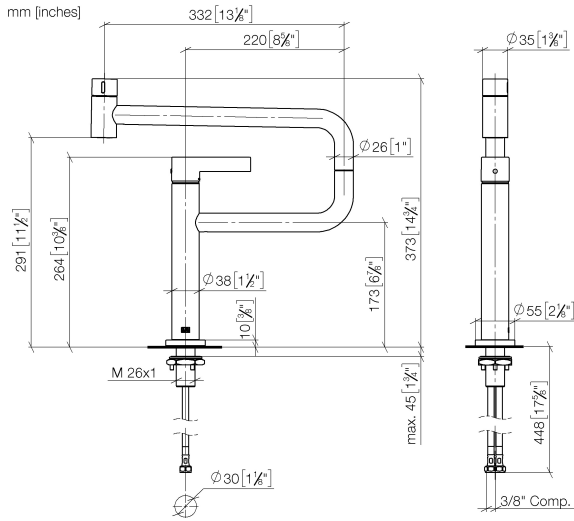

33 845 875

- 552mm projection
- pivotable spout 360°
- air-enriched flow
- height of mixer 372 mm
- height up to aerator 290 mm
- rosette 55 mm
- hole diameter 30 mm
- 2 x pressure hose with 3/8" cap nut
- max. flow 5.7 l/min at 3 bar flow pressure
- lead-free
- This product can help a building meet the requirements of Green Building Rating Systems, e.g. LEED®, BREEAM®, DGNB

# TARA ULTRA PIVOT Single-lever mixer - Brushed Chrome

TARA ULTRA

33 845 875

## Flow rate chart

### Spare parts list

No.	Item Number	Name	Quantity used	Delivery time
1	09 20 62 025-93	handle	1	60
2	90 12 12 002 00 90	fixing cap	1	2
3	90 19 87 001 00-93	spout	1	20
4	90 23 01 026 08-93	aerator	1	20
5	90 28 22 257 00-93	joint	1	20
6	90 20 87 004 00-93	handle	1	20
7	09 28 30 013-93	cover	1	60
8	09 14 10 091 90	seal	1	2
9	09 24 04 266 90	nut	1	2
10	90 15 05 042 00 90	cartridge	1	2
11	09 28 10 156 90	ring	1	2
12	90 14 10 063 00 90	seal	1	2
13	09 14 10 081 90	seal	1	2
14	09 30 01 126 90	connection	1	2
15	09 28 10 159 90	ring	1	2
16	09 27 87 033-93	rosette	1	60
17	04 30 11 085 87 90	fixing set	1	2
18	04 30 04 103 00 90	hose	2	2