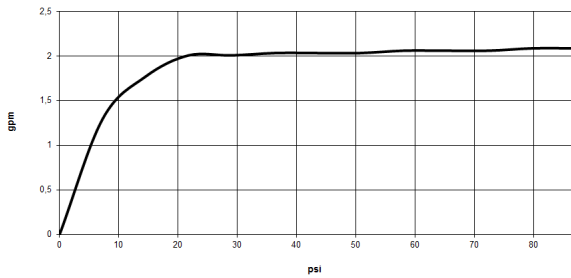

33 845 875

- 552mm projection
- pivotable spout 360°
- air-enriched flow
- height of mixer 372 mm
- height up to aerator 290 mm
- rosette 55 mm
- hole diameter 30 mm
- 2 x pressure hose with 3/8" cap nut
- max. flow 5.7 l/min at 3 bar flow pressure
- lead-free
- This product can help a building meet the requirements of Green Building Rating Systems, e.g. LEED®, BREEAM®, DGNB

## Flow rate chart