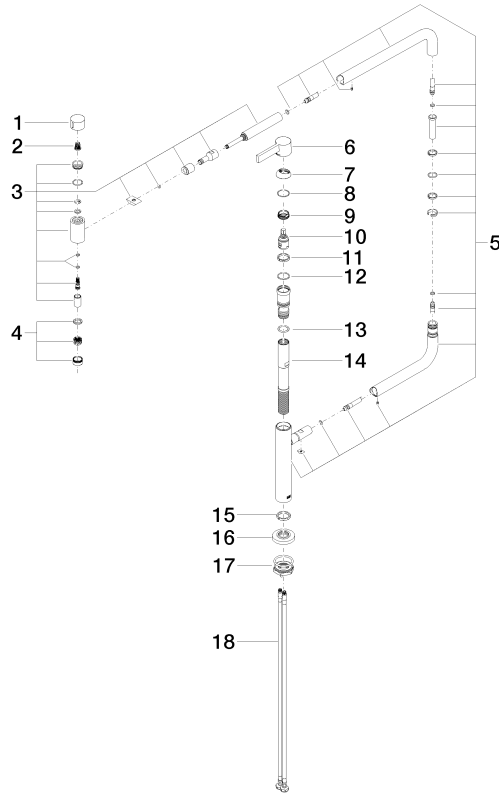

33 845 875

- 552mm projection
- pivotable spout 360°
- air-enriched flow
- height of mixer 372 mm
- height up to aerator 290 mm
- rosette 55 mm
- hole diameter 30 mm
- 2 x pressure hose with 3/8" cap nut
- max. flow 5.7 l/min at 3 bar flow pressure
- lead-free
- This product can help a building meet the requirements of Green Building Rating Systems, e.g. LEED®, BREEAM®, DGNB

## Flow rate chart

## TARA ULTRA PIVOT Single-lever mixer - Brushed Chrome

TARA ULTRA

33 845 875

### Spare parts list

No.	Item Number	Name	Quantity used	Delivery time
1	09 20 62 025-93	handle	1	60
2	90 12 12 002 00 90	fixing cap	1	2
3	90 19 87 001 00-93	spout	1	20
4	90 23 01 026 08-93	aerator	1	20
5	90 28 22 257 00-93	joint	1	20
6	90 20 87 004 00-93	handle	1	20
7	09 28 30 013-93	cover	1	60
8	09 14 10 091 90	seal	1	2
9	09 24 04 266 90	nut	1	2
10	90 15 05 042 00 90	cartridge	1	2
11	09 28 10 156 90	ring	1	2
12	90 14 10 063 00 90	seal	1	2
13	09 14 10 081 90	seal	1	2
14	09 30 01 126 90	connection	1	2
15	09 28 10 159 90	ring	1	2
16	09 27 87 033-93	rosette	1	60
17	04 30 11 085 87 90	fixing set	1	2
18	04 30 04 103 00 90	hose	2	2