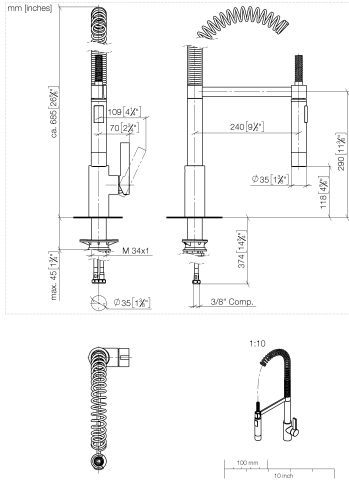

33 860 875

- 240mm projection
- pivotable 360°
- air-enriched flow and spray flow
- height of mixer 685 mm
- height up to aerator 129 mm
- hole diameter 35 mm
- 2 x pressure hose with 3/8" cap nut
- sprayface with anti-scaling system
- max. flow 5.7 l/min at 3 bar flow pressure
- lead-free
- This product can help a building meet the requirements of Green Building Rating Systems, e.g. LEED®, BREEAM®, DGNB

Recommended miscellaneous

AIR SWITCH Control button - Chrome 10 713 970-00

Recommended miscellaneous

Dispenser without rosette - Chrome 82 424 970-00

33 860 875

Flow rate chart

Codes & Standards

ADA

ASME
A112.18.1/CSA
B125.1

California Energy
Commission
(CEC)

NSF/ANSI 372

NSF/ANSI/CAN
61

TARA ULTRA Profi single-lever mixer - Chrome

TARA ULTRA

33 860 875

Certificates

IAPMO_N-4976 (2). IAPMO_4976 (3). IAPMO_6397 (1).

33 860 875

33 860 875

Spare parts list

No.	Item Number	Name	Quantity used	Delivery time
1	09 16 02 035 90	spring	1	2
2	90 30 02 065 00-00	hose	1	10
3	90 23 01 080 00 90	back-flow preventer	1	2
4	90 23 01 141 00 90	back-flow preventer	1	2
5	09 14 15 024 90	ring	2	2
6	09 30 01 067 10-00	adaptor	1	10
7	90 14 10 077 00 90	seal	1	2
8	09 28 10 181 90	ring	2	2
9	04 17 20 029 00-00	holder	1	10
10	90 31 11 112 00 90	pin	2	2
11	09 18 40 118 90	sleeve	1	2
12	04 12 11 092 10-00	shower	1	10
13	09 14 10 100 90	seal	1	2
14	09 28 10 122 90	ring	1	2
15	09 11 10 072 10-00	connection	1	10
16	90 14 10 055 00 90	seal	1	2
17	04 31 11 113 00 90	pin	1	2
18	90 15 05 045 00 90	cartridge	1	2
19	09 24 04 107-00	nut	1	10
20	09 20 79 040-00	handle	1	10
21	90 31 11 030 00 90	pin	1	2
22	90 31 20 109 00 90	plug	1	2
23	09 30 01 111 20 90	sleeve	1	2
24	09 14 10 036 90	seal	1	2
25	04 23 10 044 02 90	fixing set	1	2
26	04 30 04 107 00 90	hose	2	2
27	09 14 10 149 90	seal	1	2
28	09 28 10 035-00	rosette	1	10