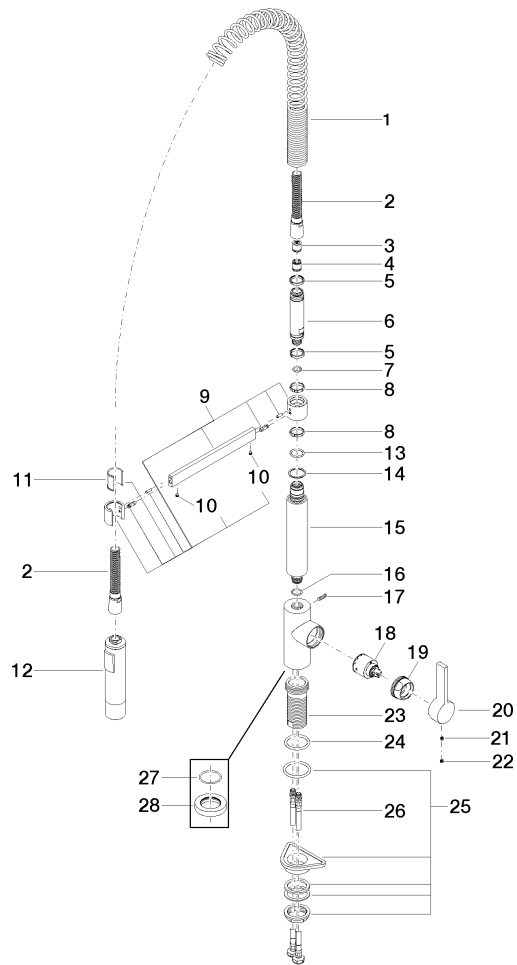

33 860 875

- 240mm projection
- pivotable 360°
- air-enriched flow and spray flow
- height of mixer 685 mm
- height up to aerator 129 mm
- hole diameter 35 mm
- 2 x pressure hose with 3/8" cap nut
- sprayface with anti-scaling system
- max. flow 5.7 l/min at 3 bar flow pressure
- lead-free
- This product can help a building meet the requirements of Green Building Rating Systems, e.g. LEED®, BREEAM®, DGNB

Recommended miscellaneous

AIR SWITCH Control button - Chrome 10 713 970-00

Recommended miscellaneous

Dispenser without rosette - Chrome 82 424 970-00

33 860 875

Flow rate chart

Codes & Standards

ADA

ASME
A112.18.1/CSA
B125.1

California Energy
Commission
(CEC)

NSF/ANSI 372

NSF/ANSI/CAN
61

TARA ULTRA Profi single-lever mixer - Chrome

TARA ULTRA

33 860 875

Certificates

IAPMO_N-4976 (2). IAPMO_4976 (3). IAPMO_6397 (1).

33 860 875

33 860 875

Spare parts list

No.	Item Number	Name	Quantity used	Delivery time
1	09 16 02 035 90	spring	1	2
2	90 30 02 065 00-00	hose	1	10
3	90 23 01 080 00 90	back-flow preventer	1	2
4	90 23 01 141 00 90	back-flow preventer	1	2
5	09 14 15 024 90	ring	2	2
6	09 30 01 067 10-00	adaptor	1	10
7	90 14 10 077 00 90	seal	1	2
8	09 28 10 181 90	ring	2	2
9	04 17 20 029 00-00	holder	1	10
10	90 31 11 112 00 90	pin	2	2
11	09 18 40 118 90	sleeve	1	2
12	04 12 11 092 10-00	shower	1	10
13	09 14 10 100 90	seal	1	2
14	09 28 10 122 90	ring	1	2
15	09 11 10 072 10-00	connection	1	10
16	90 14 10 055 00 90	seal	1	2
17	04 31 11 113 00 90	pin	1	2
18	90 15 05 045 00 90	cartridge	1	2
19	09 24 04 107-00	nut	1	10
20	09 20 79 040-00	handle	1	10
21	90 31 11 030 00 90	pin	1	2
22	90 31 20 109 00 90	plug	1	2
23	09 30 01 111 20 90	sleeve	1	2
24	09 14 10 036 90	seal	1	2
25	04 23 10 044 02 90	fixing set	1	2
26	04 30 04 107 00 90	hose	2	2
27	09 14 10 149 90	seal	1	2
28	09 28 10 035-00	rosette	1	10