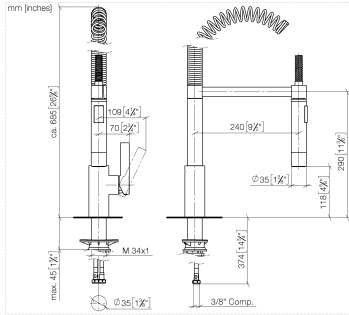

33 860 875

- 240mm projection
- pivotable 360°
- air-enriched flow and spray flow
- height of mixer 685 mm
- height up to aerator 129 mm
- hole diameter 35 mm
- 2 x pressure hose with 3/8" cap nut
- sprayface with anti-scaling system
- max. flow 5.7 l/min at 3 bar flow pressure
- lead-free
- This product can help a building meet the requirements of Green Building Rating Systems, e.g. LEED®, BREEAM®, DGNB

Recommended miscellaneous

AIR SWITCH Control button - Chrome 10 713 970-00

Recommended miscellaneous

Dispenser without rosette - Chrome 82 424 970-00

33 860 875

Flow rate chart

Codes & Standards

ADA

ASME
A112.18.1/CSA
B125.1

California Energy
Commission
(CEC)

NSF/ANSI 372

NSF/ANSI/CAN
61

TARA ULTRA Profi single-lever mixer - Chrome

TARA ULTRA

33 860 875

Certificates

IAPMO_N-4976 (2). IAPMO_4976 (3). IAPMO_6397 (1).

33 860 875

33 860 875

Spare parts list

No.	Item Number	Name	Quantity used	Delivery time
1	09 16 02 035 90	spring	1	2
2	90 30 02 065 00-00	hose	1	10
3	90 23 01 080 00 90	back-flow preventer	1	2
4	90 23 01 141 00 90	back-flow preventer	1	2
5	09 14 15 024 90	ring	2	2
6	09 30 01 067 10-00	adaptor	1	10
7	90 14 10 077 00 90	seal	1	2
8	09 28 10 181 90	ring	2	2
9	04 17 20 029 00-00	holder	1	10
10	90 31 11 112 00 90	pin	2	2
11	09 18 40 118 90	sleeve	1	2
12	04 12 11 092 10-00	shower	1	10
13	09 14 10 100 90	seal	1	2
14	09 28 10 122 90	ring	1	2
15	09 11 10 072 10-00	connection	1	10
16	90 14 10 055 00 90	seal	1	2
17	04 31 11 113 00 90	pin	1	2
18	90 15 05 045 00 90	cartridge	1	2
19	09 24 04 107-00	nut	1	10
20	09 20 79 040-00	handle	1	10
21	90 31 11 030 00 90	pin	1	2
22	90 31 20 109 00 90	plug	1	2
23	09 30 01 111 20 90	sleeve	1	2
24	09 14 10 036 90	seal	1	2
25	04 23 10 044 02 90	fixing set	1	2
26	04 30 04 107 00 90	hose	2	2
27	09 14 10 149 90	seal	1	2
28	09 28 10 035-00	rosette	1	10