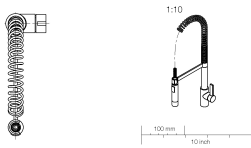

33 860 875

- 240mm projection
- pivotable 360°
- air-enriched flow and spray flow
- height of mixer 685 mm
- height up to aerator 129 mm
- hole diameter 35 mm
- 2 x pressure hose with 3/8" cap nut
- sprayface with anti-scaling system
- max. flow 5.7 l/min at 3 bar flow pressure
- lead-free
- This product can help a building meet the requirements of Green Building Rating Systems, e.g. LEED®, BREEAM®, DGNB

Recommended miscellaneous

AIR SWITCH Control button - Chrome 10 713 970-00

Recommended miscellaneous

Dispenser without rosette - Chrome 82 424 970-00

33 860 875

Flow rate chart

Codes & Standards

ADA