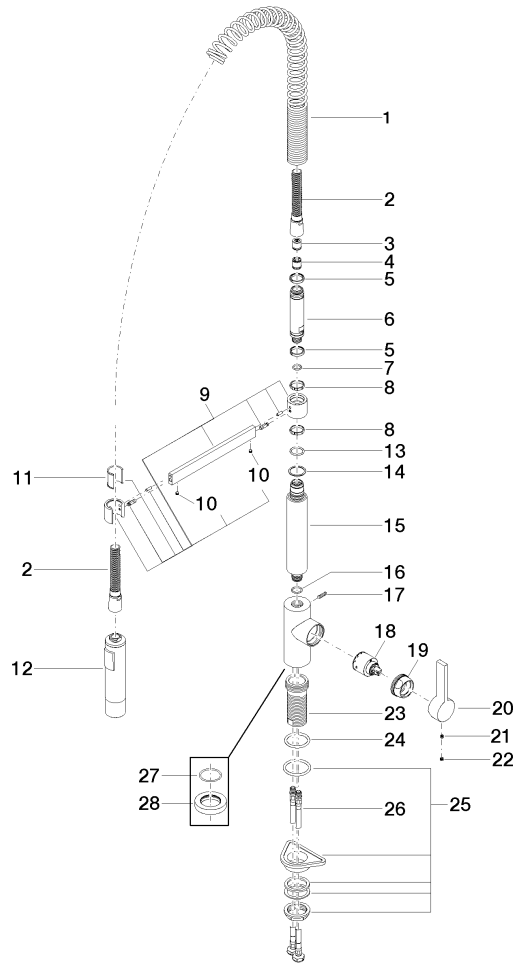

33 860 875

- 240mm projection
- pivotable 360°
- air-enriched flow and spray flow
- height of mixer 685 mm
- height up to aerator 129 mm
- hole diameter 35 mm
- 2 x pressure hose with 3/8" cap nut
- sprayface with anti-scaling system
- max. flow 5.7 l/min at 3 bar flow pressure
- lead-free
- This product can help a building meet the requirements of Green Building Rating Systems, e.g. LEED®, BREEAM®, DGNB

TARA ULTRA

33 860 875

Certificates

IAPMO_N-4976 (2). IAPMO_6397 (1).

33 860 875

Parts for other finishes can be found here: [Chrome](#)

33 860 875

Spare parts list

No.	Item Number	Name	Quantity used	Delivery time
1	09 16 02 035 90	spring	1	2
2	90 30 02 065 00-93	hose	1	20
3	90 23 01 080 00 90	back-flow preventer	1	2
4	90 23 01 141 00 90	back-flow preventer	1	2
5	09 14 15 024 90	ring	2	2
6	09 30 01 067 10-93	adaptor	1	60
7	90 14 10 077 00 90	seal	1	2
8	09 28 10 181 90	ring	2	2
9	04 17 20 029 00-93	holder	1	20
10	90 31 11 112 00 90	pin	2	2
11	09 18 40 118 90	sleeve	1	2
12	04 12 11 092 10-93	shower	1	20
13	09 14 10 100 90	seal	1	2
14	09 28 10 122 90	ring	1	2
15	09 11 10 072 10-93	connection	1	20
16	90 14 10 055 00 90	seal	1	2
17	04 31 11 113 00 90	pin	1	2
18	90 15 05 045 00 90	cartridge	1	2
19	09 24 04 107-93	nut	1	20
20	09 20 79 040-93	handle	1	60
21	90 31 11 030 00 90	pin	1	2
22	90 31 20 109 00 90	plug	1	2
23	09 30 01 111 20 90	sleeve	1	2
24	09 14 10 036 90	seal	1	2
25	04 23 10 044 02 90	fixing set	1	2
26	04 30 04 107 00 90	hose	2	2
27	09 14 10 149 90	seal	1	2
28	09 28 10 035-93	rosette	1	-