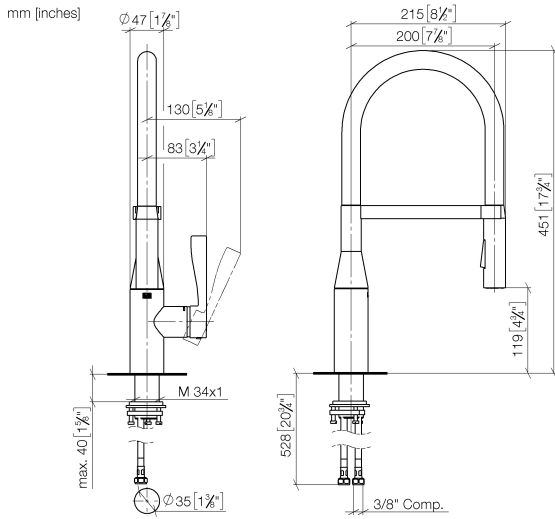

33 865 895

- 200mm projection
- Flexible silicone hose with large operating range of up to 350 mm
- pivotable 360°
- Optional swivel limiter available with swivel limiter set 12 821 970 90
- air-enriched flow and spray flow
- height of mixer 451 mm
- height up to aerator 119 mm
- hole diameter 35 mm
- 2 x pressure hose with 3/8" cap nut
- sprayface with anti-scaling system
- max. flow 5.7 l/min at 3 bar flow pressure
- lead-free
- This product can help a building meet the requirements of Green Building Rating Systems, e.g. LEED®, BREEAM®, DGNB

Recommended miscellaneous

Swivel limitation set - 12 821 970 90

Recommended miscellaneous

AIR SWITCH Control button - Chrome 10 713 970-00

Recommended miscellaneous

Dispenser without rosette - Chrome 82 424 970-00

33 865 895

Flow rate chart

Codes & Standards

ADA

ASME
A112.18.1/CSA
B125.1

California Energy
Commission
(CEC)

NSF/ANSI 372

NSF/ANSI/CAN
61

SYNC Profi single-lever mixer - Chrome

SYNC

33 865 895

Certificates

IAPMO_N-4976 (2). IAPMO_4976 (1). IAPMO_6397 (1).

33 865 895

Spare parts list

No.	Item Number	Name	Quantity used	Delivery time
1	90 30 02 100 00-00	hose	1	10
2	90 23 01 141 00 90	back-flow preventer	1	2
3	09 31 11 040 90	pin	1	2
4	09 31 11 209 90	pin	1	2
5	90 17 20 045 00-00	holder	1	10
6	04 12 11 150 00 90	shower	1	2
7	90 28 10 161 00 90	set	1	2
8	90 15 05 064 02 90	cartridge	1	2
9	09 14 10 190 90	seal	1	2
10	09 28 30 030-00	cover	1	10
11	09 20 89 020-00	handle	1	10
12	90 31 11 063 00 90	pin	1	2
13	90 31 20 087 00-00	plug	1	10
14	04 30 11 040 00 90	fixing set	1	2
15	04 30 04 103 00 90	hose	2	2