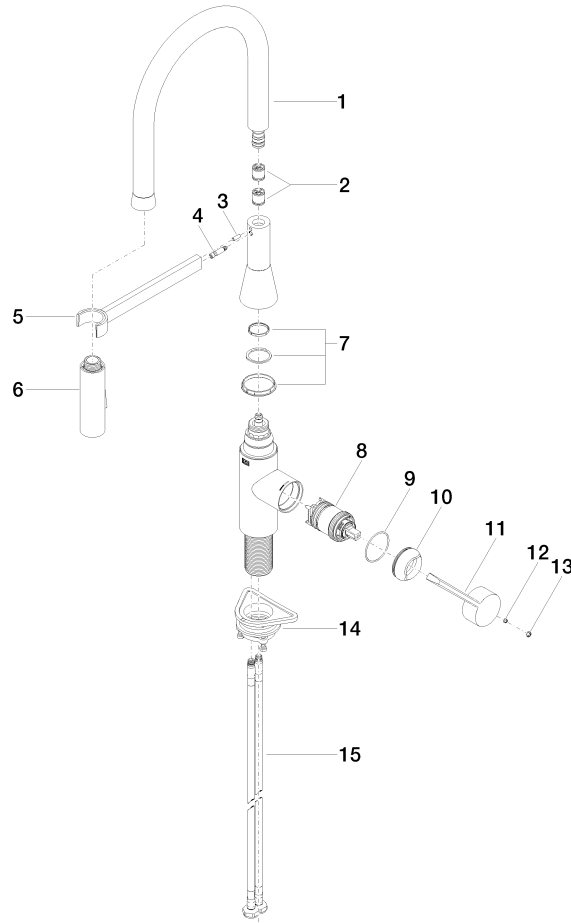

33 865 895

- 200mm projection
- Flexible silicone hose with large operating range of up to 350 mm
- pivotable 360°
- Optional swivel limiter available with swivel limiter set 12 821 970 90
- air-enriched flow and spray flow
- height of mixer 451 mm
- height up to aerator 119 mm
- hole diameter 35 mm
- 2 x pressure hose with 3/8" cap nut
- sprayface with anti-scaling system
- max. flow 5.7 l/min at 3 bar flow pressure
- lead-free
- This product can help a building meet the requirements of Green Building Rating Systems, e.g. LEED®, BREEAM®, DGNB

Recommended miscellaneous

Swivel limitation set - 12 821 970 90

Recommended miscellaneous

AIR SWITCH Control button - Chrome 10 713 970-00

Recommended miscellaneous

Dispenser without rosette - Chrome 82 424 970-00

33 865 895

Flow rate chart

Codes & Standards

ADA

ASME
A112.18.1/CSA
B125.1

California Energy
Commission
(CEC)

NSF/ANSI 372

NSF/ANSI/CAN
61

SYNC Profi single-lever mixer - Chrome

SYNC

33 865 895

Certificates

IAPMO_N-4976 (2). IAPMO_4976 (1). IAPMO_6397 (1).

33 865 895

Spare parts list

No.	Item Number	Name	Quantity used	Delivery time
1	90 30 02 100 00-00	hose	1	10
2	90 23 01 141 00 90	back-flow preventer	1	2
3	09 31 11 040 90	pin	1	2
4	09 31 11 209 90	pin	1	2
5	90 17 20 045 00-00	holder	1	10
6	04 12 11 150 00 90	shower	1	2
7	90 28 10 161 00 90	set	1	2
8	90 15 05 064 02 90	cartridge	1	2
9	09 14 10 190 90	seal	1	2
10	09 28 30 030-00	cover	1	10
11	09 20 89 020-00	handle	1	10
12	90 31 11 063 00 90	pin	1	2
13	90 31 20 087 00-00	plug	1	10
14	04 30 11 040 00 90	fixing set	1	2
15	04 30 04 103 00 90	hose	2	2