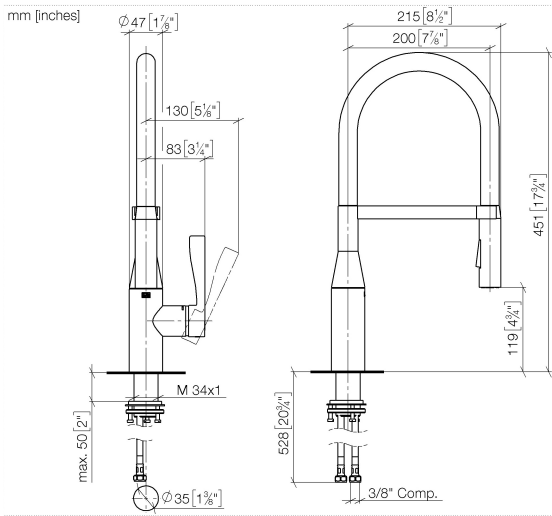

33 865 895

- 200mm projection
- Flexible silicone hose with large operating range of up to 350 mm
- pivotable 360°
- Optional swivel limiter available with swivel limiter set 12 821 970 90
- air-enriched flow and spray flow
- height of mixer 451 mm
- height up to aerator 119 mm
- hole diameter 35 mm
- 2 x pressure hose with 3/8" cap nut
- sprayface with anti-scaling system
- max. flow 5.7 l/min at 3 bar flow pressure
- lead-free
- This product can help a building meet the requirements of Green Building Rating Systems, e.g. LEED®, BREEAM®, DGNB

Recommended miscellaneous

Swivel limitation set - 12 821 970 90

Recommended miscellaneous

AIR SWITCH Control button - 10 713 970-06
Brushed Platinum

Recommended miscellaneous

Dispenser without rosette - 82 424 970-06
Brushed Platinum

33 865 895

Flow rate chart

Codes & Standards

ADA

ASME
A112.18.1/CSA
B125.1

California Energy
Commission
(CEC)

NSF/ANSI 372

NSF/ANSI/CAN
61

SYNC Profi single-lever mixer - Brushed Platinum

SYNC

33 865 895

Certificates

IAPMO_N-4976 (2). IAPMO_4976 (1). IAPMO_6397 (1).

33 865 895

Spare parts list

No.	Item Number	Name	Quantity used	Delivery time
1	90 30 02 100 00-06	hose	1	10
2	90 23 01 141 00 90	back-flow preventer	1	2
3	09 31 11 040 90	pin	1	2
4	09 31 11 209 90	pin	1	2
5	90 17 20 045 00-06	holder	1	10
6	04 12 11 150 00 90	shower	1	2
7	90 28 10 161 00 90	set	1	2
8	90 15 05 064 02 90	cartridge	1	2
9	09 14 10 190 90	seal	1	2
10	09 28 30 030-06	cover	1	10
11	09 20 89 020-06	handle	1	10
12	90 31 11 063 00 90	pin	1	2
13	90 31 20 087 00-06	plug	1	10
14	04 30 11 040 00 90	fixing set	1	2
15	04 30 04 103 00 90	hose	2	2