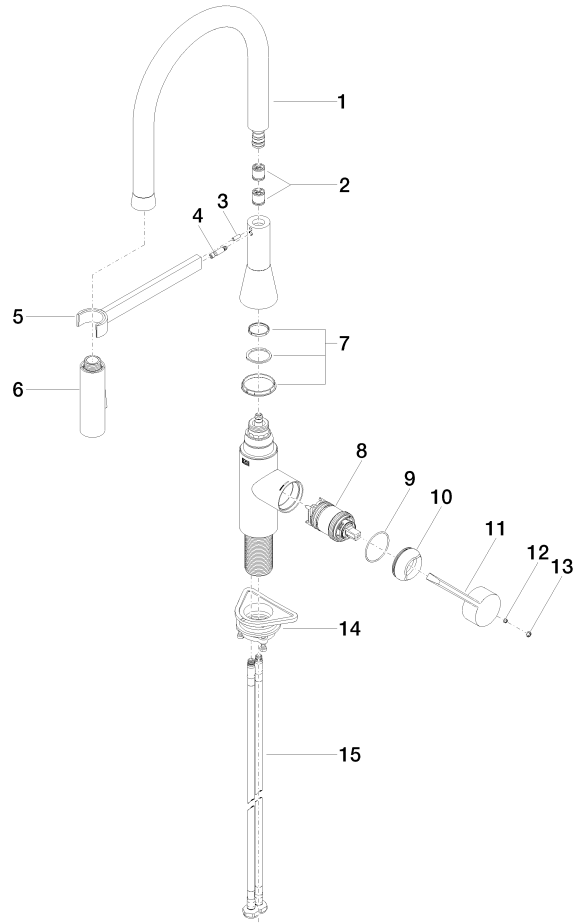

33 865 895

- 200mm projection
- Flexible silicone hose with large operating range of up to 350 mm
- pivotable 360°
- Optional swivel limiter available with swivel limiter set 12 821 970 90
- air-enriched flow and spray flow
- height of mixer 451 mm
- height up to aerator 119 mm
- hole diameter 35 mm
- 2 x pressure hose with 3/8" cap nut
- sprayface with anti-scaling system
- max. flow 5.7 l/min at 3 bar flow pressure
- lead-free
- This product can help a building meet the requirements of Green Building Rating Systems, e.g. LEED®, BREEAM®, DGNB

Recommended miscellaneous

Swivel limitation set - 12 821 970 90

Recommended miscellaneous

AIR SWITCH Control button - 10 713 970-06
Brushed Platinum

Recommended miscellaneous

Dispenser without rosette - 82 424 970-06
Brushed Platinum

SYNC Profi single-lever mixer - Brushed Platinum

SYNC

33 865 895

Certificates

IAPMO_N-4976 (2). IAPMO_4976 (1). IAPMO_6397 (1).

33 865 895

Spare parts list

No.	Item Number	Name	Quantity used	Delivery time
1	90 30 02 100 00-06	hose	1	10
2	90 23 01 141 00 90	back-flow preventer	1	2
3	09 31 11 040 90	pin	1	2
4	09 31 11 209 90	pin	1	2
5	90 17 20 045 00-06	holder	1	10
6	04 12 11 150 00 90	shower	1	2
7	90 28 10 161 00 90	set	1	2
8	90 15 05 064 02 90	cartridge	1	2
9	09 14 10 190 90	seal	1	2
10	09 28 30 030-06	cover	1	10
11	09 20 89 020-06	handle	1	10
12	90 31 11 063 00 90	pin	1	2
13	90 31 20 087 00-06	plug	1	10
14	04 30 11 040 00 90	fixing set	1	2
15	04 30 04 103 00 90	hose	2	2