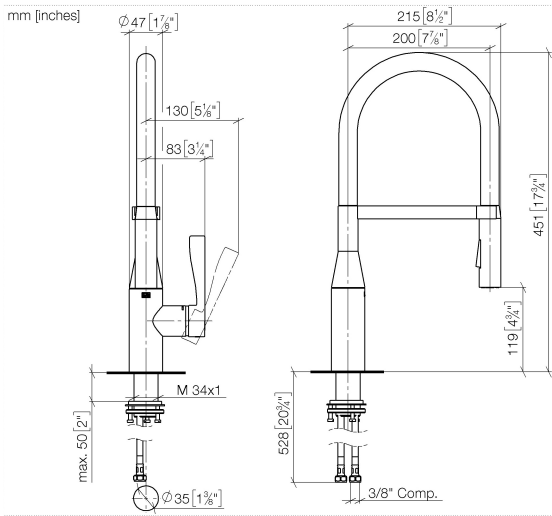

33 865 895

- 200mm projection
- Flexible silicone hose with large operating range of up to 350 mm
- pivotable 360°
- Optional swivel limiter available with swivel limiter set 12 821 970 90
- air-enriched flow and spray flow
- height of mixer 451 mm
- height up to aerator 119 mm
- hole diameter 35 mm
- 2 x pressure hose with 3/8" cap nut
- sprayface with anti-scaling system
- max. flow 5.7 l/min at 3 bar flow pressure
- lead-free
- This product can help a building meet the requirements of Green Building Rating Systems, e.g. LEED®, BREEAM®, DGNB

**Recommended miscellaneous**

**Swivel limitation set - 12 821 970 90**

**Recommended miscellaneous**

**Dispenser without rosette - Dark Chrome 82 424 970-19**

**Recommended miscellaneous**

**AIR SWITCH Control button - Dark Chrome 10 713 970-19**

33 865 895

**Flow rate chart**

**Codes & Standards**

ADA

ASME  
A112.18.1/CSA  
B125.1

California Energy  
Commission  
(CEC)

NSF/ANSI 372

NSF/ANSI/CAN  
61

## SYNC Profi single-lever mixer - Dark Chrome

---

SYNC

33 865 895