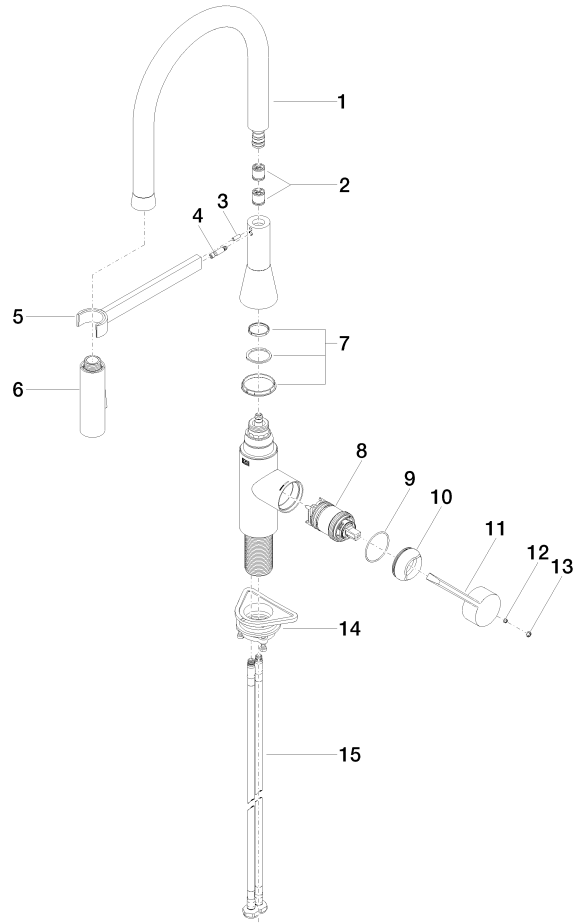

33 865 895

- 200mm projection
- Flexible silicone hose with large operating range of up to 350 mm
- pivotable 360°
- Optional swivel limiter available with swivel limiter set 12 821 970 90
- air-enriched flow and spray flow
- height of mixer 451 mm
- height up to aerator 119 mm
- hole diameter 35 mm
- 2 x pressure hose with 3/8" cap nut
- sprayface with anti-scaling system
- max. flow 5.7 l/min at 3 bar flow pressure
- lead-free
- This product can help a building meet the requirements of Green Building Rating Systems, e.g. LEED®, BREEAM®, DGNB

Recommended miscellaneous

	<b>Dispenser without rosette - Brushed Durabron (23kt Gold)</b>	82 424 970-28
--	---	---------------

33 865 895

**Flow rate chart**

**Codes & Standards**

ADA

ASME  
A112.18.1/CSA  
B125.1

---

IAPMO\_N-4976 (2). IAPMO\_6397 (1).

33 865 895

Spare parts list

No.	Item Number	Name	Quantity used	Delivery time
1	90 30 02 100 00-28	hose	1	20
2	90 23 01 141 00 90	back-flow preventer	1	2
3	09 31 11 040 90	pin	1	2
4	09 31 11 209 90	pin	1	2
5	90 17 20 045 00-28	holder	1	20
6	04 12 11 150 00 90	shower	1	2
7	90 28 10 161 00 90	set	1	2
8	90 15 05 064 05 90	cartridge	1	2
9	09 14 10 190 90	seal	1	2
10	09 28 30 030-28	cover	1	20
11	09 20 89 020-28	handle	1	20
12	90 31 11 063 00 90	pin	1	2
13	90 31 20 087 00-28	plug	1	20
14	04 30 11 040 00 90	fixing set	1	2
15	04 30 04 103 00 90	hose	2	2