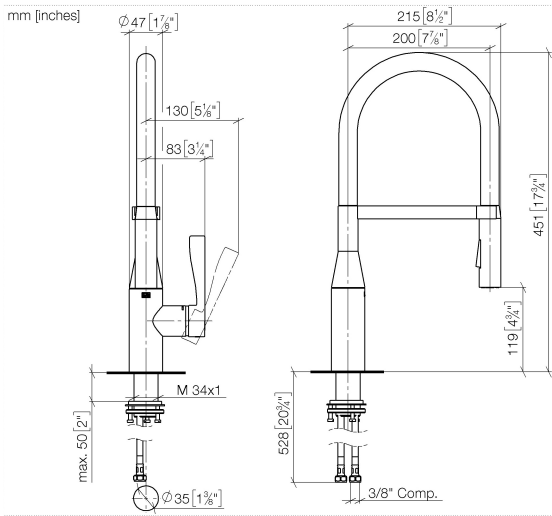

33 865 895

Flow rate chart