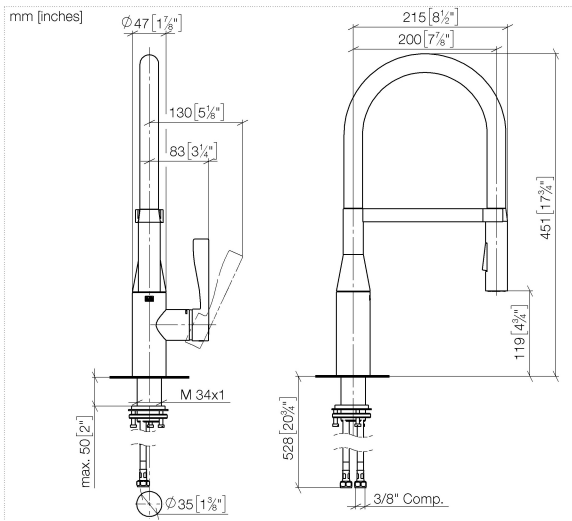

33 865 895 Product version from 2/4/2019

- 200mm projection
- Flexible silicone hose with large operating range of up to 350 mm
- pivotable 360°
- Optional swivel limiter available with swivel limiter set 12 821 970 90
- air-enriched flow and spray flow
- height of mixer 451 mm
- height up to aerator 119 mm
- hole diameter 35 mm
- 2 x pressure hose with 3/8" cap nut
- sprayface with anti-scaling system
- max. flow 5.7 l/min at 3 bar flow pressure
- lead-free
- This product can help a building meet the requirements of Green Building Rating Systems, e.g. LEED®, BREEAM®, DGNB

**Recommended miscellaneous**

**Cartridge , with control element - 12 821 970 90**

**Recommended miscellaneous**

**AIR SWITCH Control button - 10 713 970-42  
Brushed Bronze**

**Recommended miscellaneous**

**Dispenser without rosette - 82 424 970-42  
Brushed Bronze**

33 865 895 Product version from 2/4/2019

**Flow rate chart**

**Codes & Standards**

ADA

ASME  
A112.18.1/CSA  
B125.1

California Energy  
Commission  
(CEC)

### Spare parts list

No.	Item Number	Name	Quantity used	Delivery time
1	90 30 02 100 00-42	hose	1	30
2	90 23 01 141 00 90	back-flow preventer	1	2
3	09 31 11 040 90	pin	1	2
4	09 31 11 209 90	pin	1	2
5	90 17 20 045 00-42	holder	1	30
6	04 12 11 150 00 90	shower	1	2
7	90 28 10 161 00 90	set	1	2
8	90 15 05 064 05 90	cartridge	1	2
9	09 14 10 190 90	seal	1	2
10	09 28 30 030-42	cover	1	60
11	09 20 89 020-42	handle	1	60
12	90 31 11 063 00 90	pin	1	2
13	90 31 20 087 00-42	plug	1	30
14	04 30 11 040 00 90	fixing set	1	2
15	04 30 04 103 00 90	hose	2	2