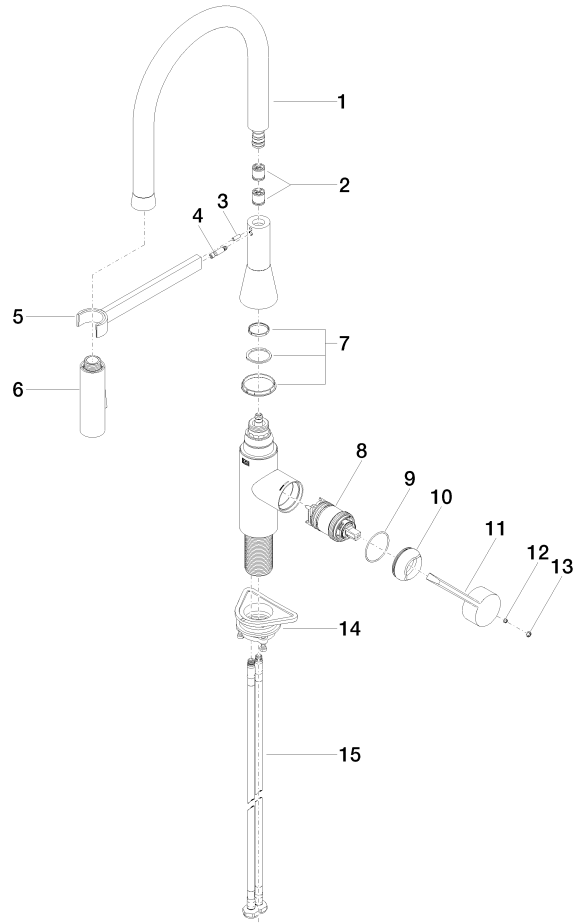

33 865 895 Product version from 2/4/2019

- 200mm projection
- Flexible silicone hose with large operating range of up to 350 mm
- pivotable 360°
- Optional swivel limiter available with swivel limiter set 12 821 970 90
- air-enriched flow and spray flow
- height of mixer 451 mm
- height up to aerator 119 mm
- hole diameter 35 mm
- 2 x pressure hose with 3/8" cap nut
- sprayface with anti-scaling system
- max. flow 5.7 l/min at 3 bar flow pressure
- lead-free
- This product can help a building meet the requirements of Green Building Rating Systems, e.g. LEED®, BREEAM®, DGNB

**Dispenser without rosette - 82 424 970-42  
Brushed Bronze**

33 865 895 Product version from 2/4/2019

**Flow rate chart**

**Codes & Standards**

ADA

ASME  
A112.18.1/CSA  
B125.1

California Energy  
Commission  
(CEC)

## SYNC Profi single-lever mixer - Brushed Bronze

---

SYNC

33 865 895 Product version from 2/4/2019

### Spare parts list

No.	Item Number	Name	Quantity used	Delivery time
1	90 30 02 100 00-42	hose	1	30
2	90 23 01 141 00 90	back-flow preventer	1	2
3	09 31 11 040 90	pin	1	2
4	09 31 11 209 90	pin	1	2
5	90 17 20 045 00-42	holder	1	30
6	04 12 11 150 00 90	shower	1	2
7	90 28 10 161 00 90	set	1	2
8	90 15 05 064 05 90	cartridge	1	2
9	09 14 10 190 90	seal	1	2
10	09 28 30 030-42	cover	1	60
11	09 20 89 020-42	handle	1	60
12	90 31 11 063 00 90	pin	1	2
13	90 31 20 087 00-42	plug	1	30
14	04 30 11 040 00 90	fixing set	1	2
15	04 30 04 103 00 90	hose	2	2