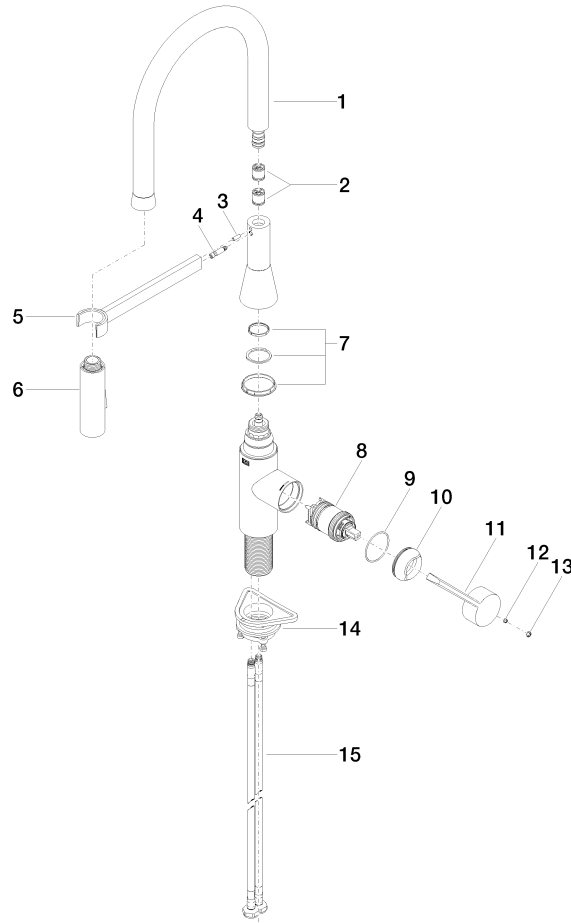

33 865 895

- 200mm projection
- Flexible silicone hose with large operating range of up to 350 mm
- pivotable 360°
- Optional swivel limiter available with swivel limiter set 12 821 970 90
- air-enriched flow and spray flow
- height of mixer 451 mm
- height up to aerator 119 mm
- hole diameter 35 mm
- 2 x pressure hose with 3/8" cap nut
- sprayface with anti-scaling system
- max. flow 5.7 l/min at 3 bar flow pressure
- lead-free
- This product can help a building meet the requirements of Green Building Rating Systems, e.g. LEED®, BREEAM®, DGNB

Recommended miscellaneous

	AIR SWITCH Control button - Brushed Champagne (22kt Gold)	10 713 970-46
--	--	---------------

33 865 895

Flow rate chart

Codes & Standards

ADA

ASME
A112.18.1/CSA
B125.1

California Energy
Commission
(CEC)

NSF/ANSI 372

NSF/ANSI/CAN
61

SYNC Profi single-lever mixer - Brushed Champagne (22kt Gold)

SYNC

33 865 895

Certificates

IAPMO_N-4976 (2). IAPMO_6397 (1).

33 865 895

Spare parts list

No.	Item Number	Name	Quantity used	Delivery time
1	90 30 02 100 00-46	hose	1	30
2	90 23 01 141 00 90	back-flow preventer	1	2
3	09 31 11 040 90	pin	1	2
4	09 31 11 209 90	pin	1	2
5	90 17 20 045 00-46	holder	1	30
6	04 12 11 150 00 90	shower	1	2
7	90 28 10 161 00 90	set	1	2
8	90 15 05 064 05 90	cartridge	1	2
9	09 14 10 190 90	seal	1	2
10	09 28 30 030-46	cover	1	60
11	09 20 89 020-46	handle	1	30
12	90 31 11 063 00 90	pin	1	2
13	90 31 20 087 00-46	plug	1	30
14	04 30 11 040 00 90	fixing set	1	2
15	04 30 04 103 00 90	hose	2	2