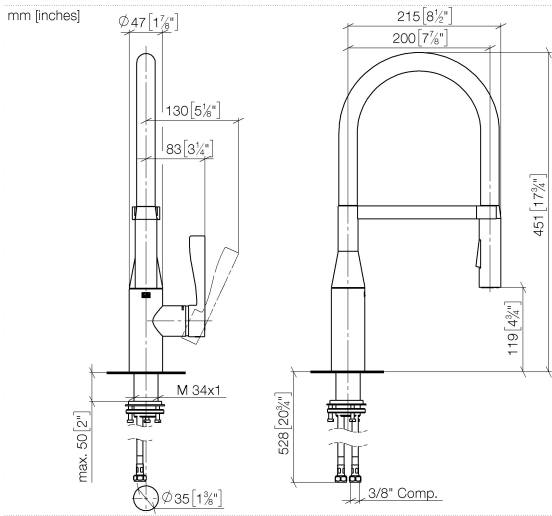

33 865 895

- 200mm projection
- Flexible silicone hose with large operating range of up to 350 mm
- pivotable 360°
- Optional swivel limiter available with swivel limiter set 12 821 970 90
- air-enriched flow and spray flow
- height of mixer 451 mm
- height up to aerator 119 mm
- hole diameter 35 mm
- 2 x pressure hose with 3/8" cap nut
- sprayface with anti-scaling system
- max. flow 5.7 l/min at 3 bar flow pressure
- lead-free
- This product can help a building meet the requirements of Green Building Rating Systems, e.g. LEED®, BREEAM®, DGNB

Recommended miscellaneous

	AIR SWITCH Control button - Brushed Champagne (22kt Gold)	10 713 970-46
--	--	---------------

33 865 895

Flow rate chart

Codes & Standards

ADA

ASME
A112.18.1/CSA
B125.1

California Energy
Commission
(CEC)

Spare parts list

No.	Item Number	Name	Quantity used	Delivery time
1	90 30 02 100 00-46	hose	1	30
2	90 23 01 141 00 90	back-flow preventer	1	2
3	09 31 11 040 90	pin	1	2
4	09 31 11 209 90	pin	1	2
5	90 17 20 045 00-46	holder	1	30
6	04 12 11 150 00 90	shower	1	2
7	90 28 10 161 00 90	set	1	2
8	90 15 05 064 05 90	cartridge	1	2
9	09 14 10 190 90	seal	1	2
10	09 28 30 030-46	cover	1	60
11	09 20 89 020-46	handle	1	30
12	90 31 11 063 00 90	pin	1	2
13	90 31 20 087 00-46	plug	1	30
14	04 30 11 040 00 90	fixing set	1	2
15	04 30 04 103 00 90	hose	2	2