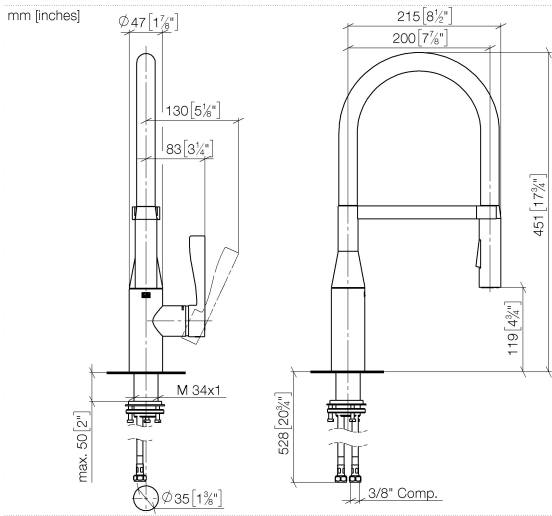

33 865 895

- 200mm projection
- Flexible silicone hose with large operating range of up to 350 mm
- pivotable 360°
- Optional swivel limiter available with swivel limiter set 12 821 970 90
- air-enriched flow and spray flow
- height of mixer 451 mm
- height up to aerator 119 mm
- hole diameter 35 mm
- 2 x pressure hose with 3/8" cap nut
- sprayface with anti-scaling system
- max. flow 5.7 l/min at 3 bar flow pressure
- lead-free
- This product can help a building meet the requirements of Green Building Rating Systems, e.g. LEED®, BREEAM®, DGNB

**Recommended miscellaneous**

**Swivel limitation set -** 12 821 970 90

**Recommended miscellaneous**

**Dispenser without rosette -** 82 424 970-93  
**Brushed Chrome**

**Recommended miscellaneous**

**AIR SWITCH Control button -** 10 713 970-93  
**Brushed Chrome**

33 865 895

**Flow rate chart**

**Codes & Standards**

ADA

ASME  
A112.18.1/CSA  
B125.1

California Energy  
Commission  
(CEC)

NSF/ANSI 372

NSF/ANSI/CAN  
61

## SYNC Profi single-lever mixer - Brushed Chrome

---

SYNC

33 865 895