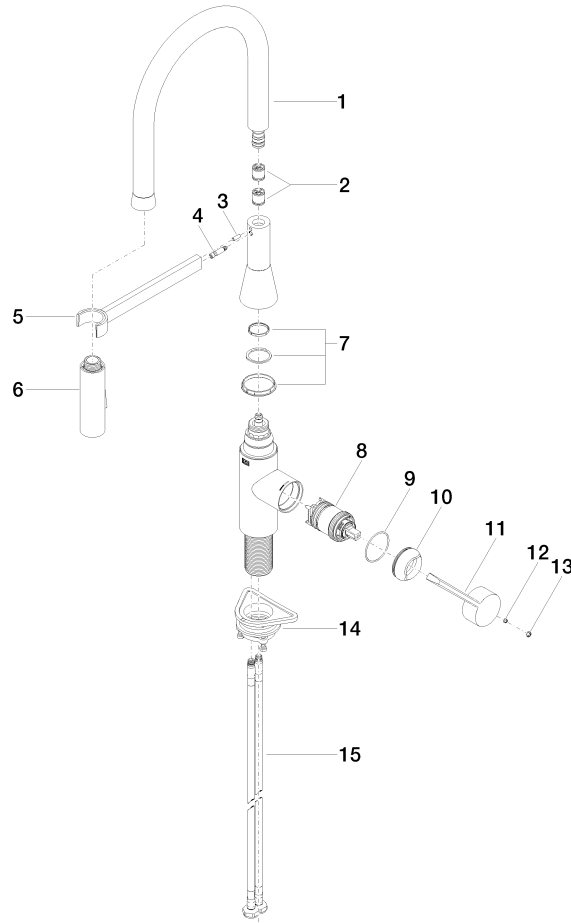

33 865 895

- 200mm projection
- Flexible silicone hose with large operating range of up to 350 mm
- pivotable 360°
- Optional swivel limiter available with swivel limiter set 12 821 970 90
- air-enriched flow and spray flow
- height of mixer 451 mm
- height up to aerator 119 mm
- hole diameter 35 mm
- 2 x pressure hose with 3/8" cap nut
- sprayface with anti-scaling system
- max. flow 5.7 l/min at 3 bar flow pressure
- lead-free
- This product can help a building meet the requirements of Green Building Rating Systems, e.g. LEED®, BREEAM®, DGNB

33 865 895

**Flow rate chart**

**Codes & Standards**

ADA

ASME  
A112.18.1/CSA  
B125.1

California Energy  
Commission  
(CEC)

NSF/ANSI 372

NSF/ANSI/CAN  
61

## SYNC Profi single-lever mixer - Brushed Chrome

---

SYNC

33 865 895

### Certificates

---

IAPMO\_N-4976 (2). IAPMO\_6397 (1).

33 865 895

Spare parts list

No.	Item Number	Name	Quantity used	Delivery time
1	90 30 02 100 00-93	hose	1	20
2	90 23 01 141 00 90	back-flow preventer	1	2
3	09 31 11 040 90	pin	1	2
4	09 31 11 209 90	pin	1	2
5	90 17 20 045 00-93	holder	1	20
6	04 12 11 150 00 90	shower	1	2
7	90 28 10 161 00 90	set	1	2
8	90 15 05 064 05 90	cartridge	1	2
9	09 14 10 190 90	seal	1	2
10	09 28 30 030-93	cover	1	60
11	09 20 89 020-93	handle	1	60
12	90 31 11 063 00 90	pin	1	2
13	90 31 20 087 00-93	plug	1	20
14	04 30 11 040 00 90	fixing set	1	2
15	04 30 04 103 00 90	hose	2	2