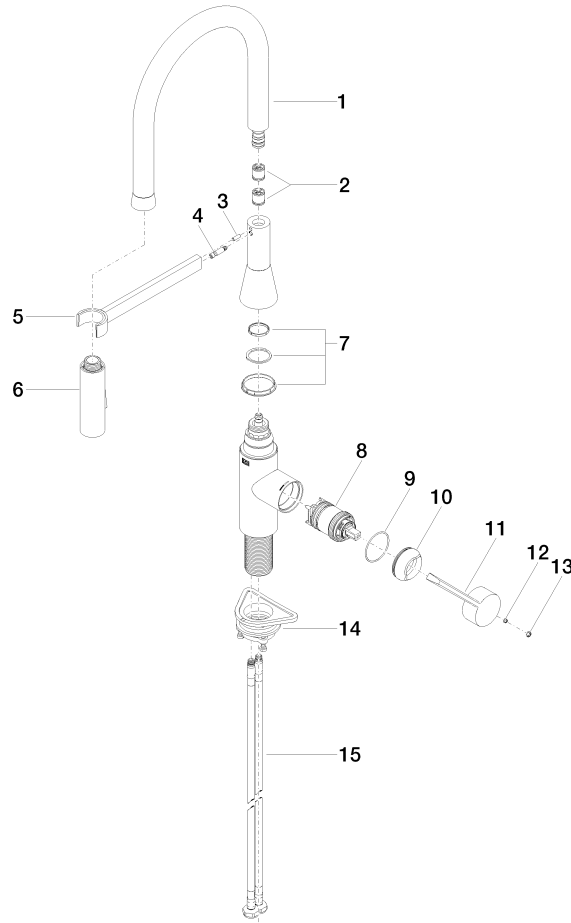

33 865 895

- 200mm projection
- Flexible silicone hose with large operating range of up to 350 mm
- pivotable 360°
- Optional swivel limiter available with swivel limiter set 12 821 970 90
- air-enriched flow and spray flow
- height of mixer 451 mm
- height up to aerator 119 mm
- hole diameter 35 mm
- 2 x pressure hose with 3/8" cap nut
- sprayface with anti-scaling system
- max. flow 5.7 l/min at 3 bar flow pressure
- lead-free
- This product can help a building meet the requirements of Green Building Rating Systems, e.g. LEED®, BREEAM®, DGNB

Recommended miscellaneous

Swivel limitation set - 12 821 970 90

Recommended miscellaneous

AIR SWITCH Control button - 10 713 970-99
Brushed Dark Platinum

Recommended miscellaneous

Dispenser without rosette - 82 424 970-99
Brushed Dark Platinum

33 865 895

Flow rate chart

Codes & Standards

ADA

ASME
A112.18.1/CSA
B125.1

California Energy
Commission
(CEC)

NSF/ANSI 372

NSF/ANSI/CAN
61

SYNC Profi single-lever mixer - Brushed Dark Platinum

SYNC

33 865 895

Certificates

IAPMO_N-4976 (2). IAPMO_4976 (1). IAPMO_6397 (1).

33 865 895

Spare parts list

No.	Item Number	Name	Quantity used	Delivery time
1	90 30 02 100 00-99	hose	1	30
2	90 23 01 141 00 90	back-flow preventer	1	2
3	09 31 11 040 90	pin	1	2
4	09 31 11 209 90	pin	1	2
5	90 17 20 045 00-99	holder	1	30
6	04 12 11 150 00 90	shower	1	2
7	90 28 10 161 00 90	set	1	2
8	90 15 05 064 05 90	cartridge	1	2
9	09 14 10 190 90	seal	1	2
10	09 28 30 030-99	cover	1	30
11	09 20 89 020-99	handle	1	30
12	90 31 11 063 00 90	pin	1	2
13	90 31 20 087 00-99	plug	1	30
14	04 30 11 040 00 90	fixing set	1	2
15	04 30 04 103 00 90	hose	2	2