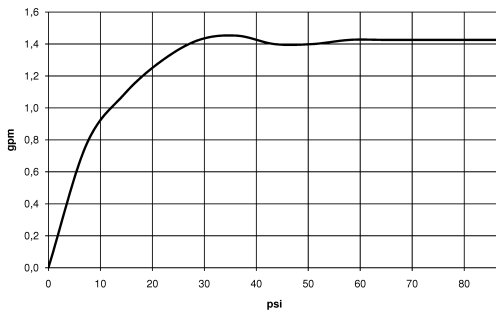

33 865 895

- 200mm projection
- Flexible silicone hose with large operating range of up to 350 mm
- pivotable 360°
- Optional swivel limiter available with swivel limiter set 12 821 970 90
- air-enriched flow and spray flow
- height of mixer 451 mm
- height up to aerator 119 mm
- hole diameter 35 mm
- 2 x pressure hose with 3/8" cap nut
- sprayface with anti-scaling system
- max. flow 5.7 l/min at 3 bar flow pressure
- lead-free
- This product can help a building meet the requirements of Green Building Rating Systems, e.g. LEED®, BREEAM®, DGNB

Recommended miscellaneous

Swivel limitation set - 12 821 970 90

Recommended miscellaneous

AIR SWITCH Control button - 10 713 970-99
Brushed Dark Platinum

Recommended miscellaneous

Dispenser without rosette - 82 424 970-99
Brushed Dark Platinum

33 865 895

Flow rate chart

Codes & Standards

ADA

ASME
A112.18.1/CSA
B125.1

California Energy
Commission
(CEC)

NSF/ANSI 372

NSF/ANSI/CAN
61