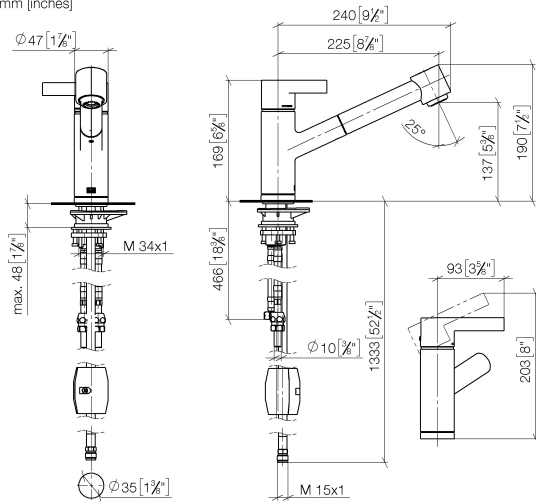

**ENO Single-lever mixer Pull-out with spray function - Brushed Durabron (23kt Gold)**

ENO

33 870 760

- 225mm projection
- pivotable spout 130°
- laminar and spray flow
- height of mixer 167 mm
- height up to aerator 137 mm
- hole diameter 35 mm
- 2 x pressure hose with 3/8" cap nut
- fabric braided hose 1500 mm
- max. flow 5.7 l/min at 3 bar flow pressure
- lead-free
- This product can help a building meet the requirements of Green Building Rating Systems, e.g. LEED®, BREEAM®, DGNB

33 870 760  
mm [inches]

**Flow rate chart**

**Codes & Standards**

ADA

ASME  
A112.18.1/CSA  
B125.1

California Energy  
Commission  
(CEC)

NSF/ANSI 372

NSF/ANSI/CAN  
61