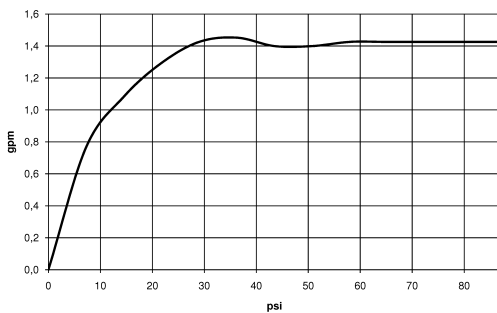

**ENO Single-lever mixer Pull-out with spray function - Brushed Durabron (23kt Gold)**

ENO

33 870 760

- 225mm projection
- pivotable spout 130°
- laminar and spray flow
- height of mixer 167 mm
- height up to aerator 137 mm
- hole diameter 35 mm
- 2 x pressure hose with 3/8" cap nut
- fabric braided hose 1500 mm
- max. flow 5.7 l/min at 3 bar flow pressure
- lead-free
- This product can help a building meet the requirements of Green Building Rating Systems, e.g. LEED®, BREEAM®, DGNB

33 870 760  
mm [inches]

**Flow rate chart**

**Codes & Standards**

ADA

ASME  
A112.18.1/CSA  
B125.1

California Energy  
Commission  
(CEC)

NSF/ANSI 372

NSF/ANSI/CAN  
61