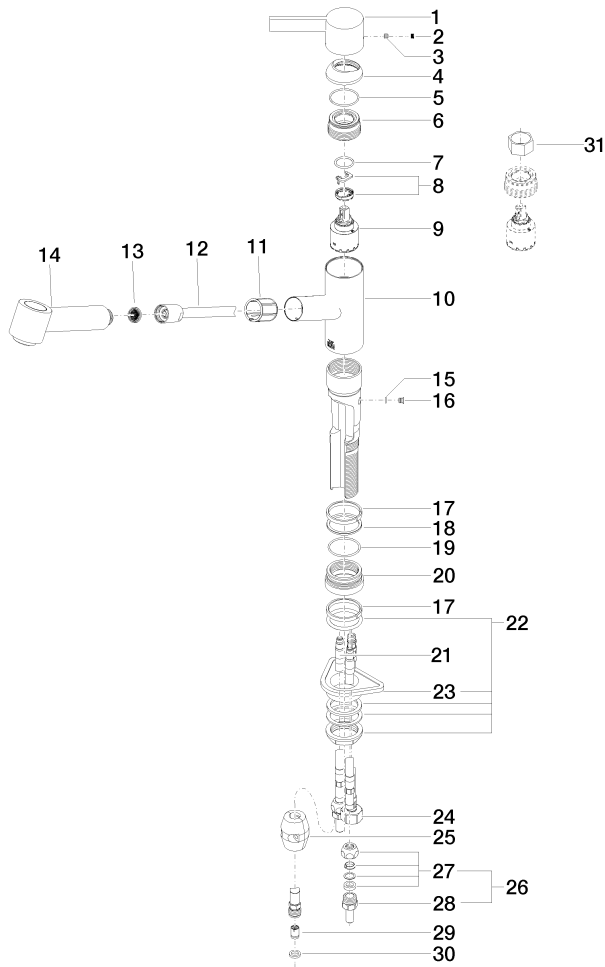

33 870 760

- 225mm projection
- pivotable spout 130°
- laminar and spray flow
- height of mixer 167 mm
- height up to aerator 137 mm
- hole diameter 35 mm
- 2 x pressure hose with 3/8" cap nut
- fabric braided hose 1500 mm
- max. flow 5.7 l/min at 3 bar flow pressure
- lead-free
- This product can help a building meet the requirements of Green Building Rating Systems, e.g. LEED®, BREEAM®, DGNB

Codes & Standards

ADA

ASME
A112.18.1/CSA
B125.1

California Energy
Commission
(CEC)

NSF/ANSI 372

NSF/ANSI/CAN
61

ENO Single-lever mixer Pull-out with spray function - Brushed Dark Platinum

ENO

33 870 760

Certificates

IAPMO_N-4976 (2). IAPMO_4976 (2). IAPMO_6397 (1).

33 870 760

Parts for other finishes can be found here: [Chrome](#)

33 870 760

Spare parts list

No.	Item Number	Name	Quantity used	Delivery time
1	09 20 76 001-99	handle	1	30
2	90 31 20 109 00 90	plug	1	2
3	90 31 11 030 00 90	pin	1	2
4	09 28 30 012-99	cover	1	30
5	09 14 10 102 90	seal	1	2
6	09 24 04 270 90	nut	1	2
7	09 14 10 031 90	seal	1	2
8	90 28 10 148 00 90	accessories	1	2
9	90 15 05 064 00 90	cartridge	1	2
10	09 19 76 009-99	sleeve	1	30
11	09 18 40 099 90	sleeve	1	2
12	90 30 02 062 00-99	hose	1	30
13	09 23 01 039 90	sieve	1	2
14	04 12 11 102 00-99	shower	1	30
15	09 14 10 001 90	seal	1	2
16	09 30 30 113 20 90	screw	1	2
17	09 14 15 029 90	ring	2	2
18	09 28 10 144 90	ring	1	2
19	09 14 10 034 90	seal	1	2
20	09 27 76 001-99	rosette	1	30
21	04 30 04 018 00 90	hose	2	60
22	04 23 10 044 02 90	fixing set	1	2
23	09 18 40 090 90	sleeve	1	2
24	04 30 04 019 00 90	hose	1	2
25	04 21 50 005 00 90	accessories	1	2
26	04 24 04 222 00-99	adaptor	1	-
Spare part can no longer be ordered, please order the replacement item				
27	04 23 30 031 01-07	threaded connector	2	60
28	09 24 04 222 10-99	adaptor	2	-
Spare part can no longer be ordered, please order the replacement item				
29	09 23 01 096 90	back-flow preventer	1	2
30	90 14 20 019 00 90	seal	1	2
31	90 30 09 031 00 90	key	1	2