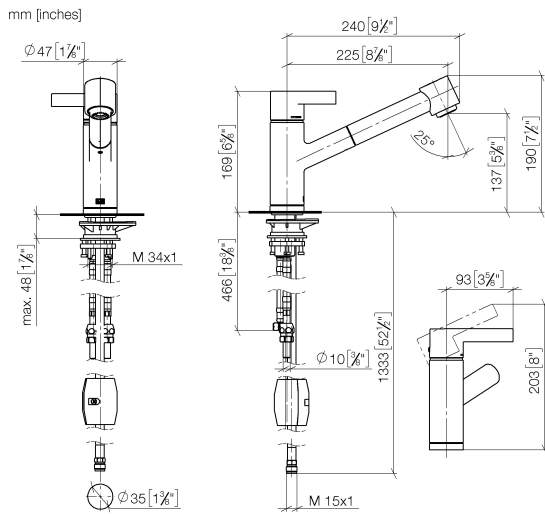

33 870 760

- 225mm projection
- pivotable spout 130°
- laminar and spray flow
- height of mixer 167 mm
- height up to aerator 137 mm
- hole diameter 35 mm
- 2 x pressure hose with 3/8" cap nut
- fabric braided hose 1500 mm
- max. flow 5.7 l/min at 3 bar flow pressure
- lead-free
- This product can help a building meet the requirements of Green Building Rating Systems, e.g. LEED®, BREEAM®, DGNB

Recommended miscellaneous

**AIR SWITCH Control button -
Brushed Dark Platinum** 10 713 970-99

Recommended miscellaneous

**Dispenser without rosette -
Brushed Dark Platinum** 82 424 970-99

33 870 760

Flow rate chart