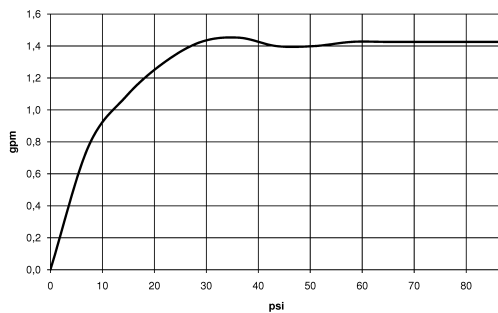

33 870 760

- 225mm projection
- pivotable spout 130°
- laminar and spray flow
- height of mixer 167 mm
- height up to aerator 137 mm
- hole diameter 35 mm
- 2 x pressure hose with 3/8" cap nut
- fabric braided hose 1500 mm
- max. flow 5.7 l/min at 3 bar flow pressure
- lead-free
- This product can help a building meet the requirements of Green Building Rating Systems, e.g. LEED®, BREEAM®, DGNB

Recommended miscellaneous

**AIR SWITCH Control button -
Brushed Dark Platinum** 10 713 970-99

Recommended miscellaneous

**Dispenser without rosette -
Brushed Dark Platinum** 82 424 970-99

33 870 760

Flow rate chart