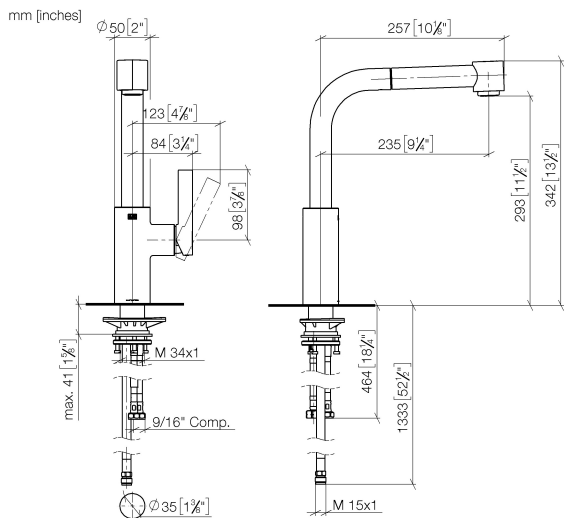

33 870 790

- 235mm projection
- pivotable spout 360°
- laminar and spray flow
- height of mixer 342 mm
- height up to aerator 292 mm
- hole diameter 35 mm
- 2 x pressure hose with 3/8" cap nut
- fabric braided hose 1500 mm
- max. flow 5.7 l/min at 3 bar flow pressure
- lead-free
- This product can help a building meet the requirements of Green Building Rating Systems, e.g. LEED®, BREEAM®, DGNB

**Recommended miscellaneous**

**AIR SWITCH Control button - Chrome** 10 713 970-00

**Recommended miscellaneous**

**Dispenser without rosette - Chrome** 82 424 970-00

33 870 790

**Flow rate chart**

**Codes & Standards**

## ELIO Single-lever mixer Pull-out with spray function - Chrome

---

ELIO

33 870 790