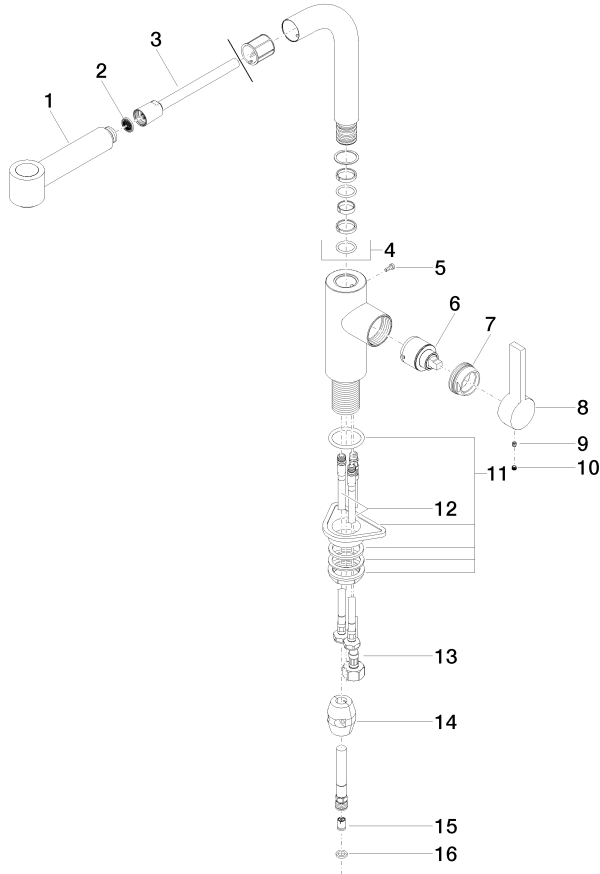

33 870 790

- 235mm projection
- pivotable spout 360°
- laminar and spray flow
- height of mixer 342 mm
- height up to aerator 292 mm
- hole diameter 35 mm
- 2 x pressure hose with 3/8" cap nut
- fabric braided hose 1500 mm
- max. flow 5.7 l/min at 3 bar flow pressure
- lead-free
- This product can help a building meet the requirements of Green Building Rating Systems, e.g. LEED®, BREEAM®, DGNB

## ELIO Single-lever mixer Pull-out with spray function - Chrome

---

ELIO

33 870 790

### Certificates

---

IAPMO\_N-4976 (2). IAPMO\_4976 (3). IAPMO\_6397 (1).

33 870 790

**Spare parts list**

No.	Item Number	Name	Quantity used	Delivery time
1	04 12 11 102 00-00	shower	1	10
2	09 23 01 039 90	sieve	1	2
3	90 30 02 062 00-00	hose	1	2
4	90 28 22 186 00-00	spout	1	10
5	09 30 30 054 90	screw	1	2
6	90 15 05 045 00 90	cartridge	1	2
7	09 24 04 141-00	nut	1	10
8	09 20 79 040-00	handle	1	10
9	90 31 11 030 00 90	pin	1	2
10	90 31 20 109 00 90	plug	1	2
11	04 23 10 044 02 90	fixing set	1	2
12	04 30 04 106 00 90	hose	2	2
13	04 30 04 029 00 90	hose	1	2
14	04 21 50 005 00 90	accessories	1	2
15	09 23 01 096 90	back-flow preventer	1	2
16	90 14 20 019 00 90	seal	1	2