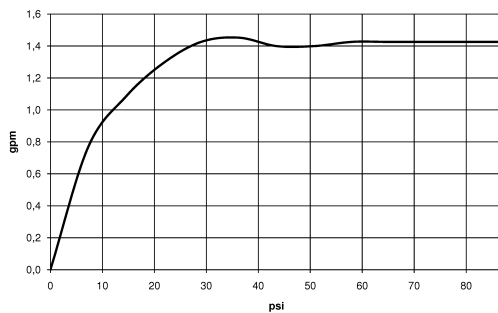

33 870 790

- 235mm projection
- pivotable spout 360°
- laminar and spray flow
- height of mixer 342 mm
- height up to aerator 292 mm
- hole diameter 35 mm
- 2 x pressure hose with 3/8" cap nut
- fabric braided hose 1500 mm
- max. flow 5.7 l/min at 3 bar flow pressure
- lead-free
- This product can help a building meet the requirements of Green Building Rating Systems, e.g. LEED®, BREEAM®, DGNB

**Recommended miscellaneous**

**AIR SWITCH Control button - Chrome** 10 713 970-00

**Recommended miscellaneous**

**Dispenser without rosette - Chrome** 82 424 970-00

33 870 790

**Flow rate chart**

**Codes & Standards**