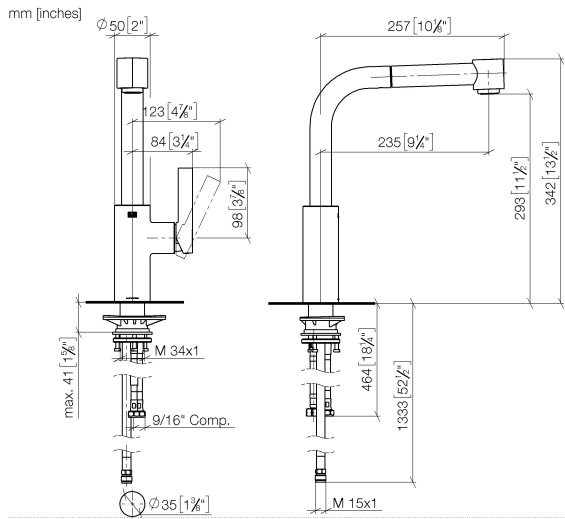

33 870 790

- 235mm projection
- pivotable spout 360°
- laminar and spray flow
- height of mixer 342 mm
- height up to aerator 292 mm
- hole diameter 35 mm
- 2 x pressure hose with 3/8" cap nut
- fabric braided hose 1500 mm
- max. flow 5.7 l/min at 3 bar flow pressure
- lead-free
- This product can help a building meet the requirements of Green Building Rating Systems, e.g. LEED®, BREEAM®, DGNB

Recommended miscellaneous

AIR SWITCH Control button - 10 713 970-06
Brushed Platinum

Recommended miscellaneous

Dispenser without rosette - 82 424 970-06
Brushed Platinum

33 870 790

Flow rate chart

Codes & Standards

ADA

ASME
A112.18.1/CSA
B125.1

California Energy
Commission
(CEC)

NSF/ANSI 372

NSF/ANSI/CAN
61

ELIO Single-lever mixer Pull-out with spray function - Brushed Platinum

ELIO

33 870 790