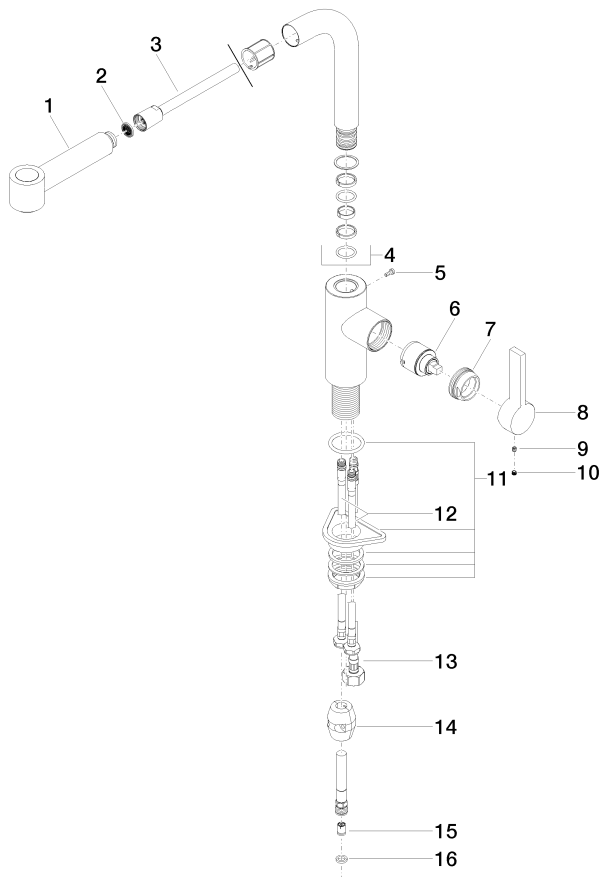

33 870 790

- 235mm projection
- pivotable spout 360°
- laminar and spray flow
- height of mixer 342 mm
- height up to aerator 292 mm
- hole diameter 35 mm
- 2 x pressure hose with 3/8" cap nut
- fabric braided hose 1500 mm
- max. flow 5.7 l/min at 3 bar flow pressure
- lead-free
- This product can help a building meet the requirements of Green Building Rating Systems, e.g. LEED®, BREEAM®, DGNB

Recommended miscellaneous

AIR SWITCH Control button - 10 713 970-06
Brushed Platinum

Recommended miscellaneous

Dispenser without rosette - 82 424 970-06
Brushed Platinum

33 870 790

Flow rate chart

Codes & Standards

ADA

ASME
A112.18.1/CSA
B125.1

California Energy
Commission
(CEC)

NSF/ANSI 372

NSF/ANSI/CAN
61

ELIO Single-lever mixer Pull-out with spray function - Brushed Platinum

ELIO

33 870 790

Certificates

IAPMO_N-4976 (2). IAPMO_4976 (3). IAPMO_6397 (1).

33 870 790

Parts for other finishes can be found here: [Chrome](#)

Spare parts list

No.	Item Number	Name	Quantity used	Delivery time
1	04 12 11 102 00-06	shower	1	10
2	09 23 01 039 90	sieve	1	2
3	90 30 02 062 00-06	hose	1	10
4	90 28 22 186 00-06	spout	1	10
5	09 30 30 054 90	screw	1	2
6	90 15 05 045 00 90	cartridge	1	2
7	09 24 04 141-06	nut	1	10
8	09 20 79 040-06	handle	1	10
9	90 31 11 030 00 90	pin	1	2
10	90 31 20 109 00 90	plug	1	2
11	04 23 10 044 02 90	fixing set	1	2
12	04 30 04 106 00 90	hose	2	2
13	04 30 04 029 00 90	hose	1	2
14	04 21 50 005 00 90	accessories	1	2
15	09 23 01 096 90	back-flow preventer	1	2
16	90 14 20 019 00 90	seal	1	2