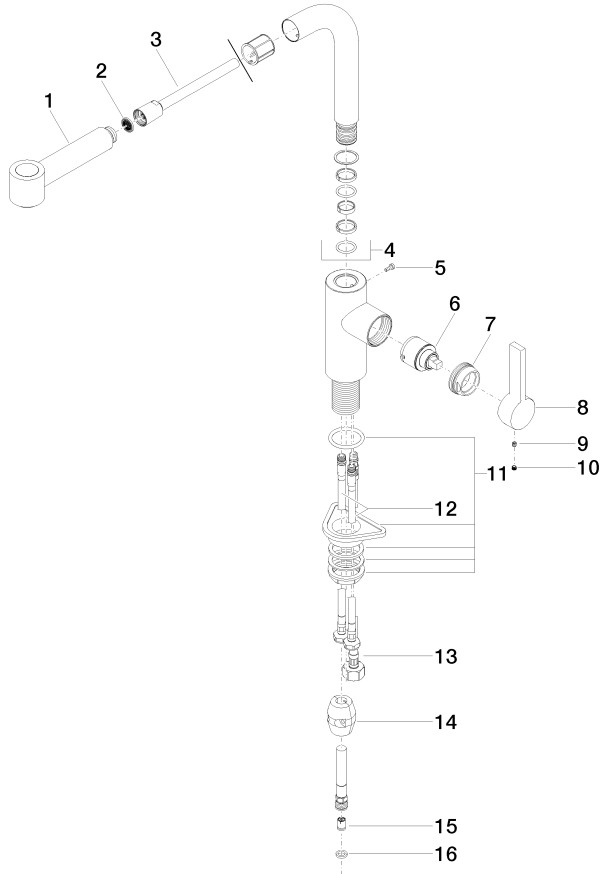

ELIO Single-lever mixer Pull-out with spray function - Brushed Champagne (22kt Gold)

ELIO

33 870 790

- 235mm projection
- pivotable spout 360°
- laminar and spray flow
- height of mixer 342 mm
- height up to aerator 292 mm
- hole diameter 35 mm
- 2 x pressure hose with 3/8" cap nut
- fabric braided hose 1500 mm
- max. flow 5.7 l/min at 3 bar flow pressure
- lead-free
- This product can help a building meet the requirements of Green Building Rating Systems, e.g. LEED®, BREEAM®, DGNB

mm [inches]

Flow rate chart

Codes & Standards

ADA

ASME
A112.18.1/CSA
B125.1

California Energy
Commission
(CEC)

NSF/ANSI 372

NSF/ANSI/CAN
61

ELIO Single-lever mixer Pull-out with spray function - Brushed Champagne
(22kt Gold)

ELIO

33 870 790

Certificates

IAPMO_N-4976 (2). IAPMO_6397 (1).

33 870 790

Parts for other finishes can be found here: [Chrome](#)

Spare parts list

No.	Item Number	Name	Quantity used	Delivery time
1	04 12 11 102 00-46	shower	1	30
2	09 23 01 039 90	sieve	1	2
3	90 30 02 062 00-46	hose	1	-
Spare part can no longer be ordered, please order the replacement item				
4	90 28 22 186 00-46	spout	1	30
5	09 30 30 054 90	screw	1	2
6	90 15 05 045 00 90	cartridge	1	2
7	09 24 04 141-46	nut	1	30
8	09 20 79 040-46	handle	1	30
9	90 31 11 030 00 90	pin	1	2
10	90 31 20 109 00 90	plug	1	2
11	04 23 10 044 02 90	fixing set	1	2
12	04 30 04 106 00 90	hose	2	2
13	04 30 04 029 00 90	hose	1	2
14	04 21 50 005 00 90	accessories	1	2
15	09 23 01 096 90	back-flow preventer	1	2
16	90 14 20 019 00 90	seal	1	2