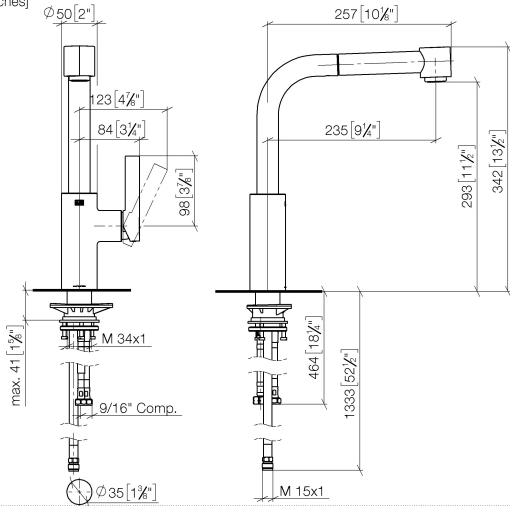

ELIO Single-lever mixer Pull-out with spray function - Brushed Champagne (22kt Gold)

ELIO

33 870 790

- 235mm projection
- pivotable spout 360°
- laminar and spray flow
- height of mixer 342 mm
- height up to aerator 292 mm
- hole diameter 35 mm
- 2 x pressure hose with 3/8" cap nut
- fabric braided hose 1500 mm
- max. flow 5.7 l/min at 3 bar flow pressure
- lead-free
- This product can help a building meet the requirements of Green Building Rating Systems, e.g. LEED®, BREEAM®, DGNB

mm [inches]

Flow rate chart

Codes & Standards

ADA

ASME
A112.18.1/CSA
B125.1

California Energy
Commission
(CEC)

NSF/ANSI 372

NSF/ANSI/CAN
61

ELIO Single-lever mixer Pull-out with spray function - Brushed Champagne
(22kt Gold)

ELIO

33 870 790

Certificates

IAPMO_N-4976 (2). IAPMO_6397 (1).

33 870 790

Parts for other finishes can be found here: [Chrome](#)