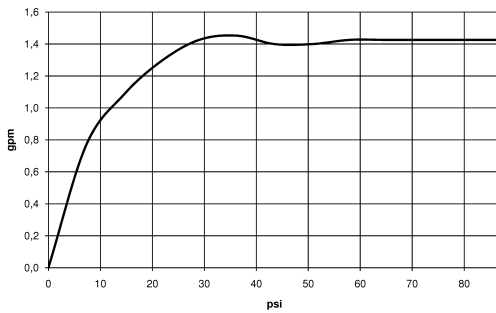

ELIO Single-lever mixer Pull-out with spray function - Brushed Champagne (22kt Gold)

ELIO

33 870 790

- 235mm projection
- pivotable spout 360°
- laminar and spray flow
- height of mixer 342 mm
- height up to aerator 292 mm
- hole diameter 35 mm
- 2 x pressure hose with 3/8" cap nut
- fabric braided hose 1500 mm
- max. flow 5.7 l/min at 3 bar flow pressure
- lead-free
- This product can help a building meet the requirements of Green Building Rating Systems, e.g. LEED®, BREEAM®, DGNB

mm [inches]

Flow rate chart

Codes & Standards

ADA

ASME
A112.18.1/CSA
B125.1

California Energy
Commission
(CEC)

NSF/ANSI 372

NSF/ANSI/CAN
61