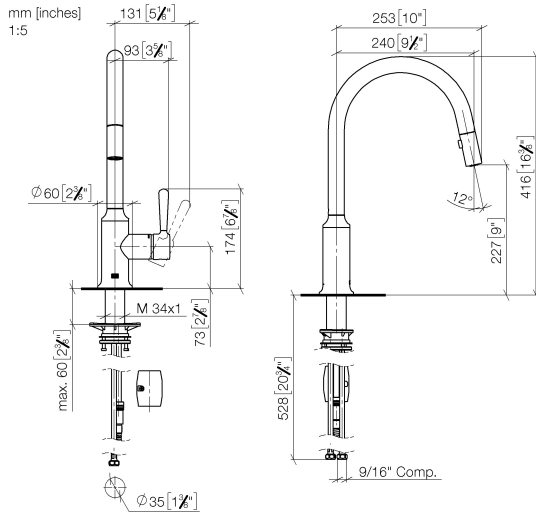

33 870 809

- 240mm projection
- pivotable spout 360°
- Optional swivel limiter available with swivel limiter set 12 823 970 90
- air-enriched flow and spray flow
- height of mixer 416 mm
- height up to laminar flow regulator 228 mm
- hole diameter 35 mm
- 2 x pressure hose with 3/8" cap nut
- 1800 mm metal shower hose
- sprayface with anti-scaling system
- max. flow 5.7 l/min at 3 bar flow pressure
- lead-free
- This product can help a building meet the requirements of Green Building Rating Systems, e.g. LEED®, BREEAM®, DGNB

Recommended miscellaneous

Swivel limitation set -

12 823 970 90

Recommended miscellaneous

VAIA Dispenser with rosette -  
Chrome

82 434 809-00

Recommended miscellaneous

VAIA AIR SWITCH Control button - 10 713 809-00  
Chrome

33 870 809

Flow rate chart

Codes & Standards

California Energy  
Commission  
(CEC)

33 870 809

Spare parts list

No.	Item Number	Name	Quantity used	Delivery time
1	90 28 22 397 00-00	spout	1	10
2	90 15 05 064 05 90	cartridge	1	2
3	09 14 10 190 90	seal	1	2
4	09 28 30 030-00	cover	1	10
5	90 20 80 052 00-00	handle	1	10
6	04 28 20 067 00 90	pipe	1	2
7	90 24 03 253 01 90	adaptor	1	2
8	04 30 02 120 00-00	hose	1	10
9	04 21 50 010 00 90	accessories	1	2
10	04 30 04 103 00 90	hose	2	2
11	04 30 11 040 00 90	fixing set	1	2
12	90 18 40 317 00-00	shower	1	10