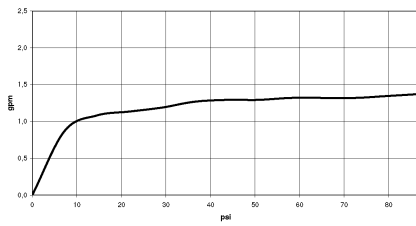

33 870 809

- 240mm projection
- pivotable spout 360°
- Optional swivel limiter available with swivel limiter set 12 823 970 90
- air-enriched flow and spray flow
- height of mixer 416 mm
- height up to laminar flow regulator 228 mm
- hole diameter 35 mm
- 2 x pressure hose with 3/8" cap nut
- 1800 mm metal shower hose
- sprayface with anti-scaling system
- max. flow 5.7 l/min at 3 bar flow pressure
- lead-free
- This product can help a building meet the requirements of Green Building Rating Systems, e.g. LEED®, BREEAM®, DGNB

33 870 809

Flow rate chart

Codes & Standards

California Energy
Commission
(CEC)

33 870 809

Spare parts list

No.	Item Number	Name	Quantity used	Delivery time
1	90 28 22 397 00-08	spout	1	40
2	90 15 05 064 05 90	cartridge	1	2
3	09 14 10 190 90	seal	1	2
4	09 28 30 030-08	cover	1	40
5	90 20 80 052 00-08	handle	1	40
6	04 28 20 067 00 90	pipe	1	2
7	90 24 03 253 01 90	adaptor	1	2
8	04 30 02 120 00-85	hose	1	30
9	04 21 50 010 00 90	accessories	1	2
10	04 30 04 103 00 90	hose	2	2
11	04 30 11 040 00 90	fixing set	1	2
12	90 18 40 317 00-08	shower	1	40