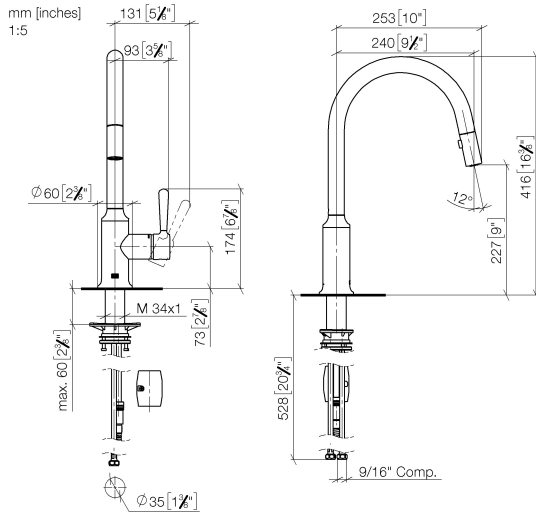

33 870 809

- 240mm projection
- pivotable spout 360°
- Optional swivel limiter available with swivel limiter set 12 823 970 90
- air-enriched flow and spray flow
- height of mixer 416 mm
- height up to laminar flow regulator 228 mm
- hole diameter 35 mm
- 2 x pressure hose with 3/8" cap nut
- 1800 mm metal shower hose
- sprayface with anti-scaling system
- max. flow 5.7 l/min at 3 bar flow pressure
- lead-free
- This product can help a building meet the requirements of Green Building Rating Systems, e.g. LEED®, BREEAM®, DGNB

Recommended miscellaneous

Swivel limitation set -

12 823 970 90

Recommended miscellaneous

VAIA Dispenser with rosette -
Platinum

82 434 809-08

Recommended miscellaneous

VAIA AIR SWITCH Control button - 10 713 809-08
Platinum

33 870 809

Flow rate chart

Codes & Standards

California Energy
Commission
(CEC)

33 870 809

Spare parts list

No.	Item Number	Name	Quantity used	Delivery time
1	90 28 22 397 00-08	spout	1	40
2	90 15 05 064 05 90	cartridge	1	2
3	09 14 10 190 90	seal	1	2
4	09 28 30 030-08	cover	1	40
5	90 20 80 052 00-08	handle	1	40
6	04 28 20 067 00 90	pipe	1	2
7	90 24 03 253 01 90	adaptor	1	2
8	04 30 02 120 00-85	hose	1	30
9	04 21 50 010 00 90	accessories	1	2
10	04 30 04 103 00 90	hose	2	2
11	04 30 11 040 00 90	fixing set	1	2
12	90 18 40 317 00-08	shower	1	40