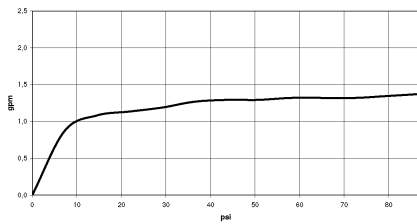

33 870 809

- 240mm projection
- pivotable spout 360°
- Optional swivel limiter available with swivel limiter set 12 823 970 90
- air-enriched flow and spray flow
- height of mixer 416 mm
- height up to laminar flow regulator 228 mm
- hole diameter 35 mm
- 2 x pressure hose with 3/8" cap nut
- 1800 mm metal shower hose
- sprayface with anti-scaling system
- max. flow 5.7 l/min at 3 bar flow pressure
- lead-free
- This product can help a building meet the requirements of Green Building Rating Systems, e.g. LEED®, BREEAM®, DGNB

Recommended miscellaneous

Swivel limitation set -

12 823 970 90

Recommended miscellaneous

VAIA Dispenser with rosette - Dark Chrome 82 434 809-19

Recommended miscellaneous

VAIA AIR SWITCH Control button - 10 713 809-19
Dark Chrome

33 870 809

Flow rate chart

Codes & Standards

California Energy
Commission
(CEC)

33 870 809

Spare parts list

No.	Item Number	Name	Quantity used	Delivery time
1	90 28 22 397 00-19	spout	1	20
2	90 15 05 064 05 90	cartridge	1	2
3	09 14 10 190 90	seal	1	2
4	09 28 30 030-19	cover	1	60
5	90 20 80 052 00-19	handle	1	20
6	04 28 20 067 00 90	pipe	1	2
7	90 24 03 253 01 90	adaptor	1	2
8	04 30 02 120 00-85	hose	1	30
9	04 21 50 010 00 90	accessories	1	2
10	04 30 04 103 00 90	hose	2	2
11	04 30 11 040 00 90	fixing set	1	2
12	90 18 40 317 00-19	shower	1	20