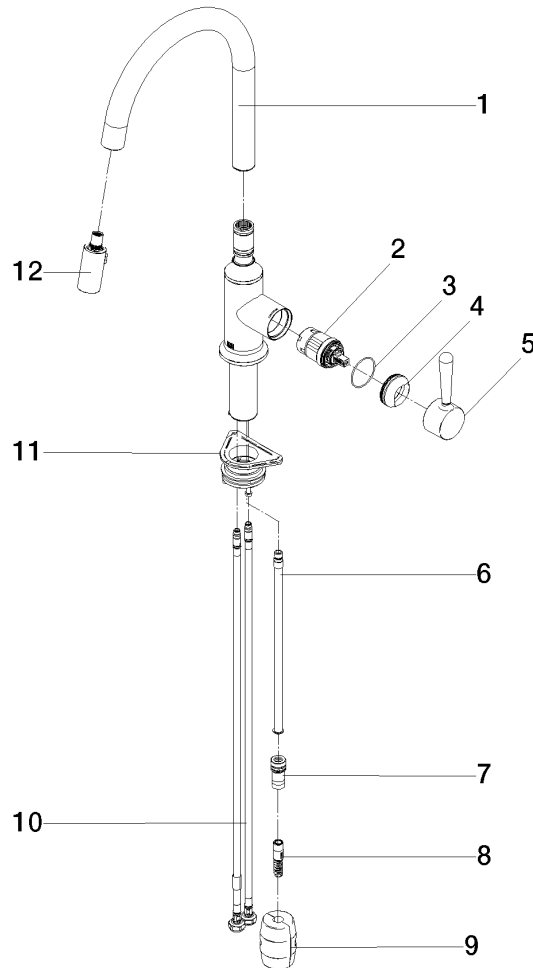

33 870 809

- 240mm projection
- pivotable spout 360°
- Optional swivel limiter available with swivel limiter set 12 823 970 90
- air-enriched flow and spray flow
- height of mixer 416 mm
- height up to laminar flow regulator 228 mm
- hole diameter 35 mm
- 2 x pressure hose with 3/8" cap nut
- 1800 mm metal shower hose
- sprayface with anti-scaling system
- max. flow 5.7 l/min at 3 bar flow pressure
- lead-free
- This product can help a building meet the requirements of Green Building Rating Systems, e.g. LEED®, BREEAM®, DGNB

Recommended miscellaneous

Swivel limitation set -

12 823 970 90

Recommended miscellaneous

VAIA Dispenser with rosette - Dark Chrome 82 434 809-19

Recommended miscellaneous

VAIA AIR SWITCH Control button - 10 713 809-19
Dark Chrome

33 870 809

Flow rate chart

Codes & Standards

California Energy
Commission
(CEC)

33 870 809

Spare parts list

No.	Item Number	Name	Quantity used	Delivery time
1	90 28 22 397 00-19	spout	1	20
2	90 15 05 064 05 90	cartridge	1	2
3	09 14 10 190 90	seal	1	2
4	09 28 30 030-19	cover	1	60
5	90 20 80 052 00-19	handle	1	20
6	04 28 20 067 00 90	pipe	1	2
7	90 24 03 253 01 90	adaptor	1	2
8	04 30 02 120 00-85	hose	1	30
9	04 21 50 010 00 90	accessories	1	2
10	04 30 04 103 00 90	hose	2	2
11	04 30 11 040 00 90	fixing set	1	2
12	90 18 40 317 00-19	shower	1	20