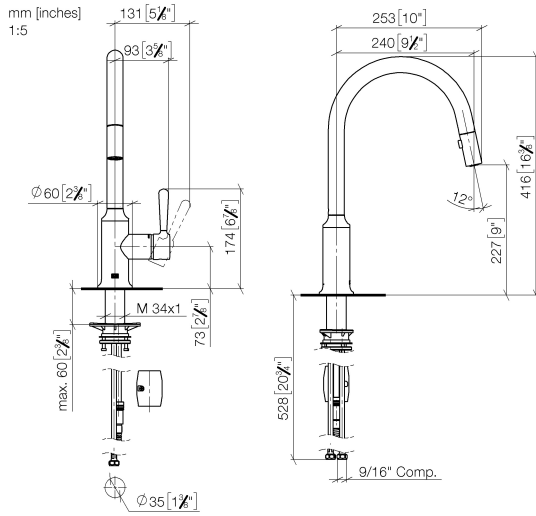

33 870 809

- 240mm projection
- pivotable spout 360°
- Optional swivel limiter available with swivel limiter set 12 823 970 90
- air-enriched flow and spray flow
- height of mixer 416 mm
- height up to laminar flow regulator 228 mm
- hole diameter 35 mm
- 2 x pressure hose with 3/8" cap nut
- 1800 mm metal shower hose
- sprayface with anti-scaling system
- max. flow 5.7 l/min at 3 bar flow pressure
- lead-free
- This product can help a building meet the requirements of Green Building Rating Systems, e.g. LEED®, BREEAM®, DGNB

Recommended miscellaneous

Swivel limitation set -

12 823 970 90

Recommended miscellaneous

VAIA Dispenser with rosette - Dark Chrome 82 434 809-19

Recommended miscellaneous

VAIA AIR SWITCH Control button - 10 713 809-19
Dark Chrome

33 870 809

Flow rate chart

Codes & Standards

California Energy
Commission
(CEC)

33 870 809

Spare parts list

No.	Item Number	Name	Quantity used	Delivery time
1	90 28 22 397 00-19	spout	1	20
2	90 15 05 064 05 90	cartridge	1	2
3	09 14 10 190 90	seal	1	2
4	09 28 30 030-19	cover	1	60
5	90 20 80 052 00-19	handle	1	20
6	04 28 20 067 00 90	pipe	1	2
7	90 24 03 253 01 90	adaptor	1	2
8	04 30 02 120 00-85	hose	1	30
9	04 21 50 010 00 90	accessories	1	2
10	04 30 04 103 00 90	hose	2	2
11	04 30 11 040 00 90	fixing set	1	2
12	90 18 40 317 00-19	shower	1	20