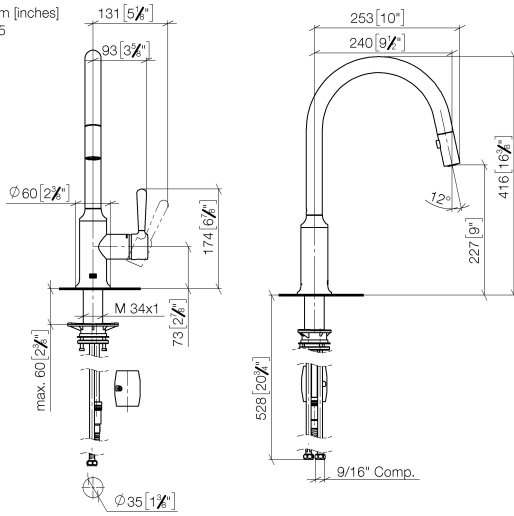

**VAIA Single-lever mixer Pull-down with spray function - Brushed Durabronz  
(23kt Gold)**

VAIA

33 870 809

- 240mm projection
- pivotable spout 360°
- Optional swivel limiter available with swivel limiter set 12 823 970 90
- air-enriched flow and spray flow
- height of mixer 416 mm
- height up to laminar flow regulator 228 mm
- hole diameter 35 mm
- 2 x pressure hose with 3/8" cap nut
- 1800 mm metal shower hose
- sprayface with anti-scaling system
- max. flow 5.7 l/min at 3 bar flow pressure
- lead-free
- This product can help a building meet the requirements of Green Building Rating Systems, e.g. LEED®, BREEAM®, DGNB

**VAIA AIR SWITCH Control button -  
Brushed Durabronz (23kt Gold)**

10 713 809-28

33 870 809

mm [inches]  
1:5

**Flow rate chart**

**Codes & Standards**

California Energy  
Commission  
(CEC)

33 870 809

**Spare parts list**

No.	Item Number	Name	Quantity used	Delivery time
1	90 28 22 397 00-28	spout	1	20
2	90 15 05 064 05 90	cartridge	1	2
3	09 14 10 190 90	seal	1	2
4	09 28 30 030-28	cover	1	20
5	90 20 80 052 00-28	handle	1	20
6	04 28 20 067 00 90	pipe	1	2
7	90 24 03 253 01 90	adaptor	1	2
8	04 30 02 120 00-85	hose	1	30
9	04 21 50 010 00 90	accessories	1	2
10	04 30 04 103 00 90	hose	2	2
11	04 30 11 040 00 90	fixing set	1	2
12	90 18 40 317 00-28	shower	1	20