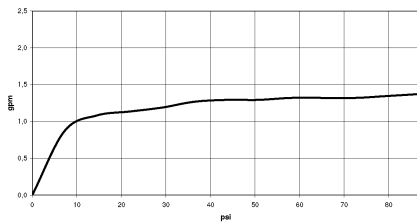

**VAIA AIR SWITCH Control button -  
Brushed Durabronz (23kt Gold)**

10 713 809-28

33 870 809

mm [inches]  
1:5

**Flow rate chart**

**Codes & Standards**

California Energy  
Commission  
(CEC)

33 870 809