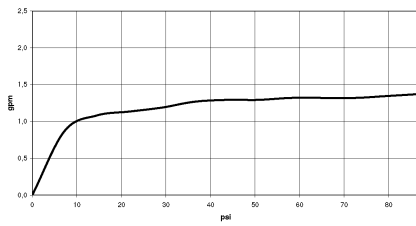

33 870 809

- 240mm projection
- pivotable spout 360°
- Optional swivel limiter available with swivel limiter set 12 823 970 90
- air-enriched flow and spray flow
- height of mixer 416 mm
- height up to laminar flow regulator 228 mm
- hole diameter 35 mm
- 2 x pressure hose with 3/8" cap nut
- 1800 mm metal shower hose
- sprayface with anti-scaling system
- max. flow 5.7 l/min at 3 bar flow pressure
- lead-free
- This product can help a building meet the requirements of Green Building Rating Systems, e.g. LEED®, BREEAM®, DGNB

82 434 809-33

33 870 809

Flow rate chart

Codes & Standards

California Energy
Commission
(CEC)

33 870 809

Spare parts list

No.	Item Number	Name	Quantity used	Delivery time
1	90 28 22 397 00-33	spout	1	30
2	90 15 05 064 05 90	cartridge	1	2
3	09 14 10 190 90	seal	1	2
4	09 28 30 030-33	cover	1	2
5	90 20 80 052 00-33	handle	1	30
6	04 28 20 067 00 90	pipe	1	2
7	90 24 03 253 01 90	adaptor	1	2
8	04 30 02 120 00-85	hose	1	30
9	04 21 50 010 00 90	accessories	1	2
10	04 30 04 103 00 90	hose	2	2
11	04 30 11 040 00 90	fixing set	1	2
12	90 18 40 317 00-33	shower	1	30