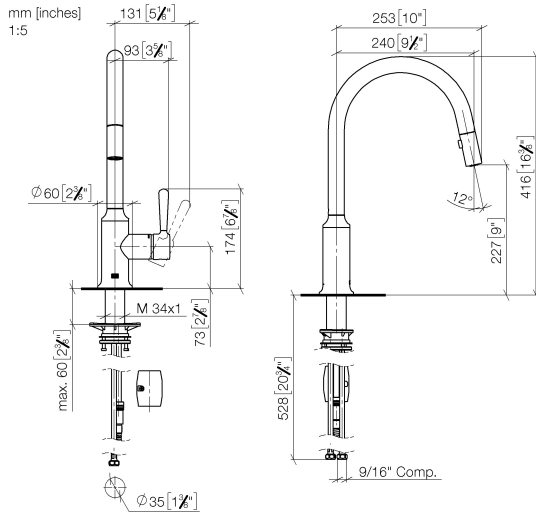

33 870 809

- 240mm projection
- pivotable spout 360°
- Optional swivel limiter available with swivel limiter set 12 823 970 90
- air-enriched flow and spray flow
- height of mixer 416 mm
- height up to laminar flow regulator 228 mm
- hole diameter 35 mm
- 2 x pressure hose with 3/8" cap nut
- 1800 mm metal shower hose
- sprayface with anti-scaling system
- max. flow 5.7 l/min at 3 bar flow pressure
- lead-free
- This product can help a building meet the requirements of Green Building Rating Systems, e.g. LEED®, BREEAM®, DGNB

Recommended miscellaneous

Swivel limitation set -

12 823 970 90

Recommended miscellaneous

VAIA AIR SWITCH Control button - 10 713 809-33
Matte Black

Recommended miscellaneous

VAIA Dispenser with rosette -
Matte Black

82 434 809-33

33 870 809

Flow rate chart

Codes & Standards

California Energy
Commission
(CEC)

33 870 809

Spare parts list

No.	Item Number	Name	Quantity used	Delivery time
1	90 28 22 397 00-33	spout	1	30
2	90 15 05 064 05 90	cartridge	1	2
3	09 14 10 190 90	seal	1	2
4	09 28 30 030-33	cover	1	2
5	90 20 80 052 00-33	handle	1	30
6	04 28 20 067 00 90	pipe	1	2
7	90 24 03 253 01 90	adaptor	1	2
8	04 30 02 120 00-85	hose	1	30
9	04 21 50 010 00 90	accessories	1	2
10	04 30 04 103 00 90	hose	2	2
11	04 30 11 040 00 90	fixing set	1	2
12	90 18 40 317 00-33	shower	1	30