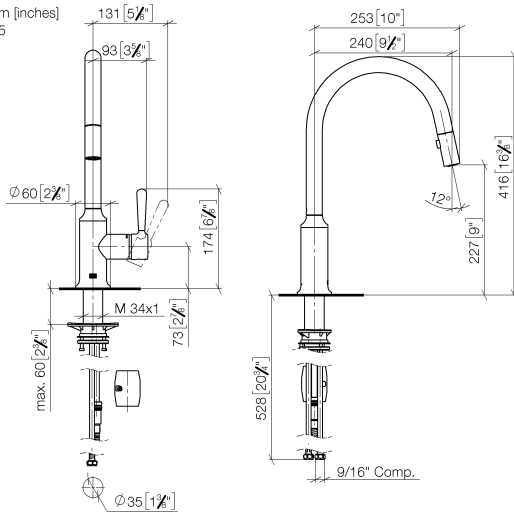

VAIA Single-lever mixer Pull-down with spray function - Brushed Champagne (22kt Gold)

VAIA

33 870 809

- 240mm projection
- pivotable spout 360°
- Optional swivel limiter available with swivel limiter set 12 823 970 90
- air-enriched flow and spray flow
- height of mixer 416 mm
- height up to laminar flow regulator 228 mm
- hole diameter 35 mm
- 2 x pressure hose with 3/8" cap nut
- 1800 mm metal shower hose
- sprayface with anti-scaling system
- max. flow 5.7 l/min at 3 bar flow pressure
- lead-free
- This product can help a building meet the requirements of Green Building Rating Systems, e.g. LEED®, BREEAM®, DGNB

Recommended miscellaneous

Swivel limitation set - 12 823 970 90

Recommended miscellaneous

VAIA Dispenser with rosette - 82 434 809-46
Brushed Champagne (22kt Gold)

Recommended miscellaneous

VAIA AIR SWITCH Control button - 10 713 809-46
Brushed Champagne (22kt Gold)

33 870 809

mm [inches]
1:5

Flow rate chart

Codes & Standards

California Energy
Commission
(CEC)

33 870 809

Spare parts list

No.	Item Number	Name	Quantity used	Delivery time
1	90 28 22 397 00-46	spout	1	30
2	90 15 05 064 05 90	cartridge	1	2
3	09 14 10 190 90	seal	1	2
4	09 28 30 030-46	cover	1	60
5	90 20 80 052 00-46	handle	1	30
6	04 28 20 067 00 90	pipe	1	2
7	90 24 03 253 01 90	adaptor	1	2
8	04 30 02 120 00-85	hose	1	30
9	04 21 50 010 00 90	accessories	1	2
10	04 30 04 103 00 90	hose	2	2
11	04 30 11 040 00 90	fixing set	1	2
12	90 18 40 317 00-46	shower	1	30