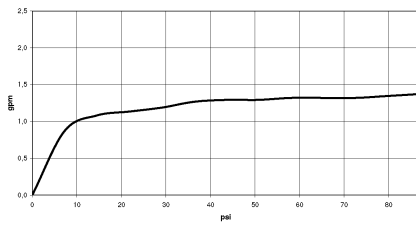

VAIA Single-lever mixer Pull-down with spray function - Brushed Champagne (22kt Gold)

VAIA

33 870 809

- 240mm projection
- pivotable spout 360°
- Optional swivel limiter available with swivel limiter set 12 823 970 90
- air-enriched flow and spray flow
- height of mixer 416 mm
- height up to laminar flow regulator 228 mm
- hole diameter 35 mm
- 2 x pressure hose with 3/8" cap nut
- 1800 mm metal shower hose
- sprayface with anti-scaling system
- max. flow 5.7 l/min at 3 bar flow pressure
- lead-free
- This product can help a building meet the requirements of Green Building Rating Systems, e.g. LEED®, BREEAM®, DGNB

Recommended miscellaneous

Swivel limitation set - 12 823 970 90

Recommended miscellaneous

VAIA Dispenser with rosette - 82 434 809-46
Brushed Champagne (22kt Gold)

Recommended miscellaneous

VAIA AIR SWITCH Control button - 10 713 809-46
Brushed Champagne (22kt Gold)

33 870 809

mm [inches]
1:5

Flow rate chart

Codes & Standards

California Energy
Commission
(CEC)

33 870 809

Spare parts list

No.	Item Number	Name	Quantity used	Delivery time
1	90 28 22 397 00-46	spout	1	30
2	90 15 05 064 05 90	cartridge	1	2
3	09 14 10 190 90	seal	1	2
4	09 28 30 030-46	cover	1	60
5	90 20 80 052 00-46	handle	1	30
6	04 28 20 067 00 90	pipe	1	2
7	90 24 03 253 01 90	adaptor	1	2
8	04 30 02 120 00-85	hose	1	30
9	04 21 50 010 00 90	accessories	1	2
10	04 30 04 103 00 90	hose	2	2
11	04 30 11 040 00 90	fixing set	1	2
12	90 18 40 317 00-46	shower	1	30