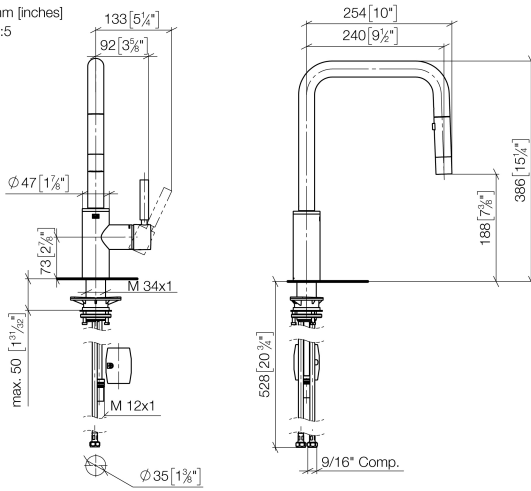

META SQUARE Single-lever mixer Pull-down with spray function - Durabronss (23kt Gold)

META SQUARE

33 870 861

- 240mm projection
- pivotable spout 360°
- Optional swivel limiter available with swivel limiter set 12 823 970 90
- laminar and spray flow
- height of mixer 386 mm
- height up to laminar flow regulator 183 mm
- hole diameter 35 mm
- 2 x pressure hose with 3/8" cap nut
- 1800 mm metal shower hose
- sprayface with anti-scaling system
- max. flow 5.7 l/min at 3 bar flow pressure
- lead-free
- This product can help a building meet the requirements of Green Building Rating Systems, e.g. LEED®, BREEAM®, DGNB

Recommended miscellaneous

	AIR SWITCH Control button - Durabronss (23kt Gold)	10 713 970-09
---	---	---------------

33 870 861

mm [inches]

1:5

Flow rate chart

Codes & Standards

California Energy
Commission
(CEC)

33 870 861

Spare parts list

No.	Item Number	Name	Quantity used	Delivery time
1	90 12 11 148 00-09	shower	1	-
Spare part can no longer be ordered, please order the replacement item				
2	04 30 02 120 00-85	hose	1	30
3	90 28 22 308 00-09	spout	1	-
Spare part can no longer be ordered, please order the replacement item				
4	09 28 10 160 90	ring	2	2
5	09 18 40 186 90	sleeve	1	2
6	90 15 05 064 05 90	cartridge	1	2
7	09 14 10 190 90	seal	1	2
8	09 28 30 030-09	cover	1	40
9	90 20 66 027 00-09	handle	1	40
10	04 30 11 040 00 90	fixing set	1	2
11	09 20 93 056 90	insert	1	2
12	04 30 04 103 00 90	hose	2	2
13	04 28 20 067 00 90	pipe	1	2
14	90 24 03 253 01 90	adaptor	1	2
15	04 21 50 010 00 90	accessories	1	2