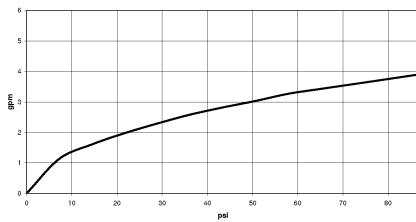

META SQUARE Single-lever mixer Pull-down with spray function - Durabronss (23kt Gold)

META SQUARE

33 870 861

- 240mm projection
- pivotable spout 360°
- Optional swivel limiter available with swivel limiter set 12 823 970 90
- laminar and spray flow
- height of mixer 386 mm
- height up to laminar flow regulator 183 mm
- hole diameter 35 mm
- 2 x pressure hose with 3/8" cap nut
- 1800 mm metal shower hose
- sprayface with anti-scaling system
- max. flow 5.7 l/min at 3 bar flow pressure
- lead-free
- This product can help a building meet the requirements of Green Building Rating Systems, e.g. LEED®, BREEAM®, DGNB

Recommended miscellaneous

	AIR SWITCH Control button - Durabronss (23kt Gold)	10 713 970-09
---	---	---------------

33 870 861

mm [inches]

1:5

Flow rate chart

Codes & Standards

California Energy
Commission
(CEC)