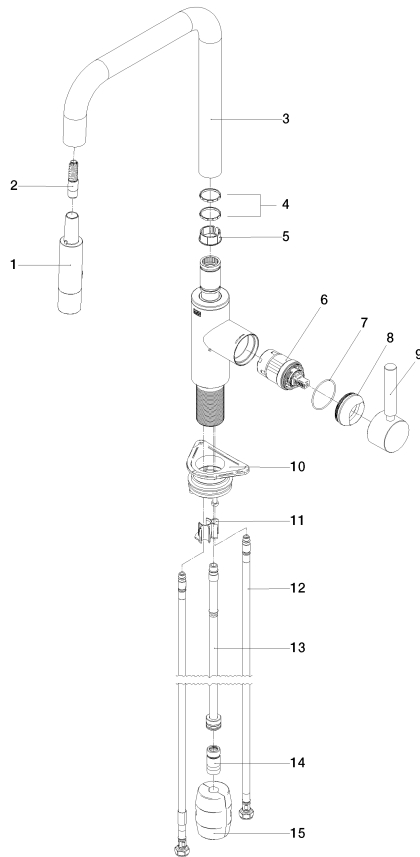

META SQUARE Single-lever mixer Pull-down with spray function - Durabronss (23kt Gold)

META SQUARE

33 870 861

- 240mm projection
- pivotable spout 360°
- Optional swivel limiter available with swivel limiter set 12 823 970 90
- laminar and spray flow
- height of mixer 386 mm
- height up to laminar flow regulator 183 mm
- hole diameter 35 mm
- 2 x pressure hose with 3/8" cap nut
- 1800 mm metal shower hose
- sprayface with anti-scaling system
- max. flow 5.7 l/min at 3 bar flow pressure
- lead-free
- This product can help a building meet the requirements of Green Building Rating Systems, e.g. LEED®, BREEAM®, DGNB

Recommended miscellaneous

	AIR SWITCH Control button - Durabronss (23kt Gold)	10 713 970-09
---	---	---------------

33 870 861

mm [inches]

1:5

Flow rate chart

Codes & Standards

California Energy
Commission
(CEC)

33 870 861

Spare parts list

No.	Item Number	Name	Quantity used	Delivery time
1	90 12 11 148 00-09	shower	1	-
Spare part can no longer be ordered, please order the replacement item				
2	04 30 02 120 00-85	hose	1	30
3	90 28 22 308 00-09	spout	1	-
Spare part can no longer be ordered, please order the replacement item				
4	09 28 10 160 90	ring	2	2
5	09 18 40 186 90	sleeve	1	2
6	90 15 05 064 05 90	cartridge	1	2
7	09 14 10 190 90	seal	1	2
8	09 28 30 030-09	cover	1	40
9	90 20 66 027 00-09	handle	1	40
10	04 30 11 040 00 90	fixing set	1	2
11	09 20 93 056 90	insert	1	2
12	04 30 04 103 00 90	hose	2	2
13	04 28 20 067 00 90	pipe	1	2
14	90 24 03 253 01 90	adaptor	1	2
15	04 21 50 010 00 90	accessories	1	2