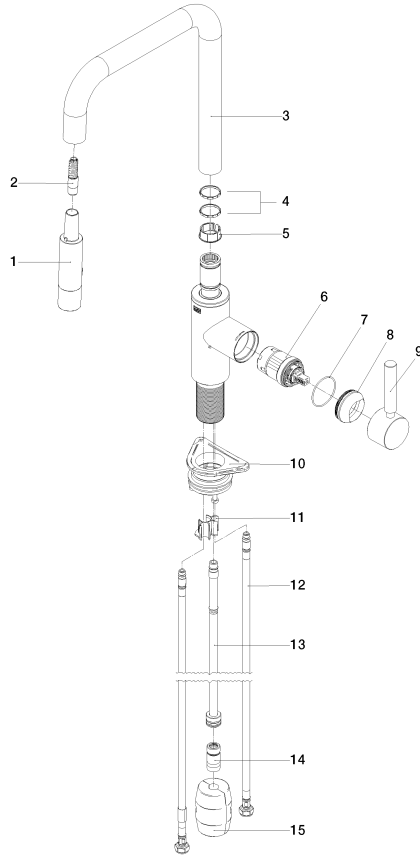

META SQUARE Single-lever mixer Pull-down with spray function - Champagne (22kt Gold)

META SQUARE

33 870 861

- 240mm projection
- pivotable spout 360°
- Optional swivel limiter available with swivel limiter set 12 823 970 90
- laminar and spray flow
- height of mixer 386 mm
- height up to laminar flow regulator 183 mm
- hole diameter 35 mm
- 2 x pressure hose with 3/8" cap nut
- 1800 mm metal shower hose
- sprayface with anti-scaling system
- max. flow 5.7 l/min at 3 bar flow pressure
- lead-free
- This product can help a building meet the requirements of Green Building Rating Systems, e.g. LEED®, BREEAM®, DGNB

META SQUARE Single-lever mixer Pull-down with spray function - Champagne META SQUARE (22kt Gold)

33 870 861

mm [inches]

1:5

Flow rate chart

Codes & Standards

California Energy
Commission
(CEC)

33 870 861

Spare parts list

No.	Item Number	Name	Quantity used	Delivery time
1	90 12 11 148 00-47	shower	1	-
Spare part can no longer be ordered, please order the replacement item				
2	04 30 02 120 00-85	hose	1	30
3	90 28 22 308 00-47	spout	1	-
Spare part can no longer be ordered, please order the replacement item				
4	09 28 10 160 90	ring	2	2
5	09 18 40 186 90	sleeve	1	2
6	90 15 05 064 05 90	cartridge	1	2
7	09 14 10 190 90	seal	1	2
8	09 28 30 030-47	cover	1	60
9	90 20 66 027 00-47	handle	1	30
10	04 30 11 040 00 90	fixing set	1	2
11	09 20 93 056 90	insert	1	2
12	04 30 04 103 00 90	hose	2	2
13	04 28 20 067 00 90	pipe	1	2
14	90 24 03 253 01 90	adaptor	1	2
15	04 21 50 010 00 90	accessories	1	2