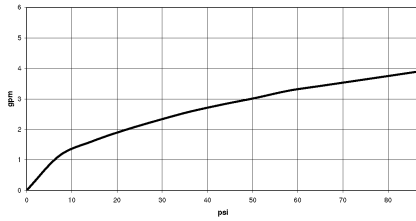

META SQUARE Single-lever mixer Pull-down with spray function - Champagne (22kt Gold)

META SQUARE

33 870 861

- 240mm projection
- pivotable spout 360°
- Optional swivel limiter available with swivel limiter set 12 823 970 90
- laminar and spray flow
- height of mixer 386 mm
- height up to laminar flow regulator 183 mm
- hole diameter 35 mm
- 2 x pressure hose with 3/8" cap nut
- 1800 mm metal shower hose
- sprayface with anti-scaling system
- max. flow 5.7 l/min at 3 bar flow pressure
- lead-free
- This product can help a building meet the requirements of Green Building Rating Systems, e.g. LEED®, BREEAM®, DGNB

META SQUARE Single-lever mixer Pull-down with spray function - Champagne META SQUARE (22kt Gold)

33 870 861

mm [inches]

1:5

Flow rate chart

Codes & Standards

California Energy
Commission
(CEC)

33 870 861