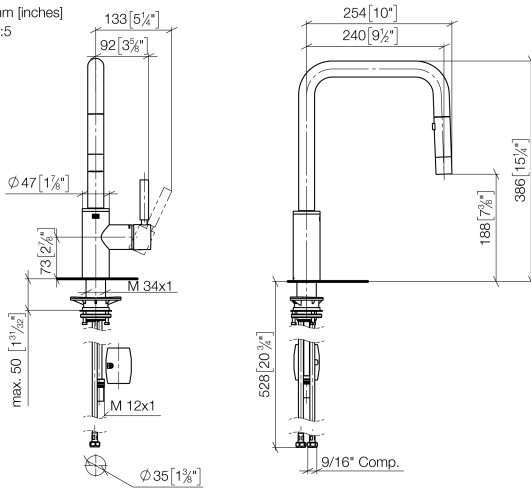

META SQUARE Single-lever mixer Pull-down with spray function - Champagne (22kt Gold)

META SQUARE

33 870 861

- 240mm projection
- pivotable spout 360°
- Optional swivel limiter available with swivel limiter set 12 823 970 90
- laminar and spray flow
- height of mixer 386 mm
- height up to laminar flow regulator 183 mm
- hole diameter 35 mm
- 2 x pressure hose with 3/8" cap nut
- 1800 mm metal shower hose
- sprayface with anti-scaling system
- max. flow 5.7 l/min at 3 bar flow pressure
- lead-free
- This product can help a building meet the requirements of Green Building Rating Systems, e.g. LEED®, BREEAM®, DGNB

Recommended miscellaneous

Swivel limitation set - 12 823 970 90

Recommended miscellaneous

AIR SWITCH Control button - Champagne (22kt Gold) 10 713 970-47

Recommended miscellaneous

Dispenser without rosette - Champagne (22kt Gold) 82 424 970-47

META SQUARE Single-lever mixer Pull-down with spray function - Champagne META SQUARE (22kt Gold)

33 870 861

mm [inches]

1:5

Flow rate chart

Codes & Standards

California Energy
Commission
(CEC)

33 870 861

Spare parts list

No.	Item Number	Name	Quantity used	Delivery time
1	90 12 11 148 00-47	shower	1	-
Spare part can no longer be ordered, please order the replacement item				
2	04 30 02 120 00-85	hose	1	30
3	90 28 22 308 00-47	spout	1	-
Spare part can no longer be ordered, please order the replacement item				
4	09 28 10 160 90	ring	2	2
5	09 18 40 186 90	sleeve	1	2
6	90 15 05 064 05 90	cartridge	1	2
7	09 14 10 190 90	seal	1	2
8	09 28 30 030-47	cover	1	60
9	90 20 66 027 00-47	handle	1	30
10	04 30 11 040 00 90	fixing set	1	2
11	09 20 93 056 90	insert	1	2
12	04 30 04 103 00 90	hose	2	2
13	04 28 20 067 00 90	pipe	1	2
14	90 24 03 253 01 90	adaptor	1	2
15	04 21 50 010 00 90	accessories	1	2