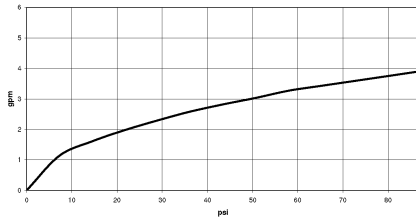

META SQUARE Single-lever mixer Pull-down with spray function - Brushed Chrome

META SQUARE

33 870 861

- 240mm projection
- pivotable spout 360°
- Optional swivel limiter available with swivel limiter set 12 823 970 90
- laminar and spray flow
- height of mixer 386 mm
- height up to laminar flow regulator 183 mm
- hole diameter 35 mm
- 2 x pressure hose with 3/8" cap nut
- 1800 mm metal shower hose
- sprayface with anti-scaling system
- max. flow 5.7 l/min at 3 bar flow pressure
- lead-free
- This product can help a building meet the requirements of Green Building Rating Systems, e.g. LEED®, BREEAM®, DGNB

82 424 970-93

META SQUARE Single-lever mixer Pull-down with spray function - Brushed Chrome

META SQUARE

33 870 861

mm [inches]

1:5

Flow rate chart

Codes & Standards