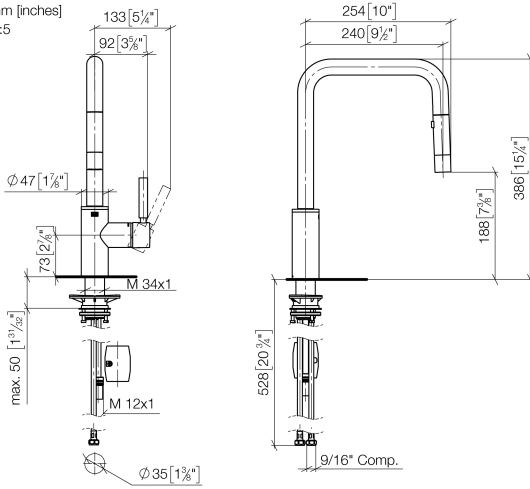

META SQUARE Single-lever mixer Pull-down with spray function - Brushed Chrome

META SQUARE

33 870 861

- 240mm projection
- pivotable spout 360°
- Optional swivel limiter available with swivel limiter set 12 823 970 90
- laminar and spray flow
- height of mixer 386 mm
- height up to laminar flow regulator 183 mm
- hole diameter 35 mm
- 2 x pressure hose with 3/8" cap nut
- 1800 mm metal shower hose
- sprayface with anti-scaling system
- max. flow 5.7 l/min at 3 bar flow pressure
- lead-free
- This product can help a building meet the requirements of Green Building Rating Systems, e.g. LEED®, BREEAM®, DGNB

82 424 970-93

META SQUARE Single-lever mixer Pull-down with spray function - Brushed Chrome

META SQUARE

33 870 861

mm [inches]

1:5

Flow rate chart

Codes & Standards

California Energy
Commission
(CEC)

33 870 861

Spare parts list

No.	Item Number	Name	Quantity used	Delivery time
1	90 12 11 148 00-93	shower	1	20
2	04 30 02 120 00-85	hose	1	30
3	90 28 22 308 00-93	spout	1	-
Spare part can no longer be ordered, please order the replacement item				
4	09 28 10 160 90	ring	2	2
5	09 18 40 186 90	sleeve	1	2
6	90 15 05 064 05 90	cartridge	1	2
7	09 14 10 190 90	seal	1	2
8	09 28 30 030-93	cover	1	60
9	90 20 66 027 00-93	handle	1	20
10	04 30 11 040 00 90	fixing set	1	2
11	09 20 93 056 90	insert	1	2
12	04 30 04 103 00 90	hose	2	2
13	04 28 20 067 00 90	pipe	1	2
14	90 24 03 253 01 90	adaptor	1	2
15	04 21 50 010 00 90	accessories	1	2