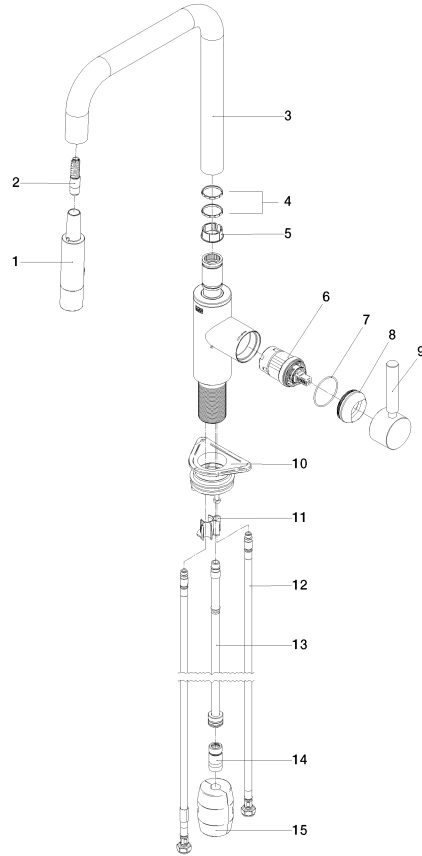

META SQUARE Single-lever mixer Pull-down with spray function - Brushed Chrome

META SQUARE

33 870 861

- 240mm projection
- pivotable spout 360°
- Optional swivel limiter available with swivel limiter set 12 823 970 90
- laminar and spray flow
- height of mixer 386 mm
- height up to laminar flow regulator 183 mm
- hole diameter 35 mm
- 2 x pressure hose with 3/8" cap nut
- 1800 mm metal shower hose
- sprayface with anti-scaling system
- max. flow 5.7 l/min at 3 bar flow pressure
- lead-free
- This product can help a building meet the requirements of Green Building Rating Systems, e.g. LEED®, BREEAM®, DGNB

Recommended miscellaneous

Swivel limitation set -

12 823 970 90

Recommended miscellaneous

**AIR SWITCH Control button -
Brushed Chrome**

10 713 970-93

Recommended miscellaneous

**Dispenser without rosette -
Brushed Chrome**

82 424 970-93

META SQUARE Single-lever mixer Pull-down with spray function - Brushed Chrome

META SQUARE

33 870 861

mm [inches]

1:5

Flow rate chart

Codes & Standards

California Energy
Commission
(CEC)

33 870 861

Spare parts list

No.	Item Number	Name	Quantity used	Delivery time
1	90 12 11 148 00-93	shower	1	20
2	04 30 02 120 00-85	hose	1	30
3	90 28 22 308 00-93	spout	1	-
Spare part can no longer be ordered, please order the replacement item				
4	09 28 10 160 90	ring	2	2
5	09 18 40 186 90	sleeve	1	2
6	90 15 05 064 05 90	cartridge	1	2
7	09 14 10 190 90	seal	1	2
8	09 28 30 030-93	cover	1	60
9	90 20 66 027 00-93	handle	1	20
10	04 30 11 040 00 90	fixing set	1	2
11	09 20 93 056 90	insert	1	2
12	04 30 04 103 00 90	hose	2	2
13	04 28 20 067 00 90	pipe	1	2
14	90 24 03 253 01 90	adaptor	1	2
15	04 21 50 010 00 90	accessories	1	2