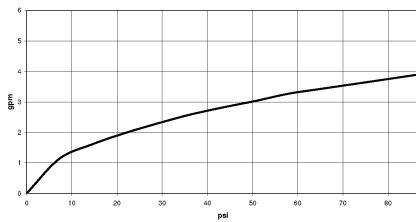

META SQUARE Single-lever mixer Pull-down with spray function - Brushed Dark Platinum

META SQUARE

33 870 861

- 240mm projection
- pivotable spout 360°
- Optional swivel limiter available with swivel limiter set 12 823 970 90
- laminar and spray flow
- height of mixer 386 mm
- height up to laminar flow regulator 183 mm
- hole diameter 35 mm
- 2 x pressure hose with 3/8" cap nut
- 1800 mm metal shower hose
- sprayface with anti-scaling system
- max. flow 5.7 l/min at 3 bar flow pressure
- lead-free
- This product can help a building meet the requirements of Green Building Rating Systems, e.g. LEED®, BREEAM®, DGNB

Recommended miscellaneous

	Dispenser without rosette - Brushed Dark Platinum	82 424 970-99
--	--	---------------

33 870 861

mm [inches]
1:5

Flow rate chart

Codes & Standards

California Energy
Commission
(CEC)