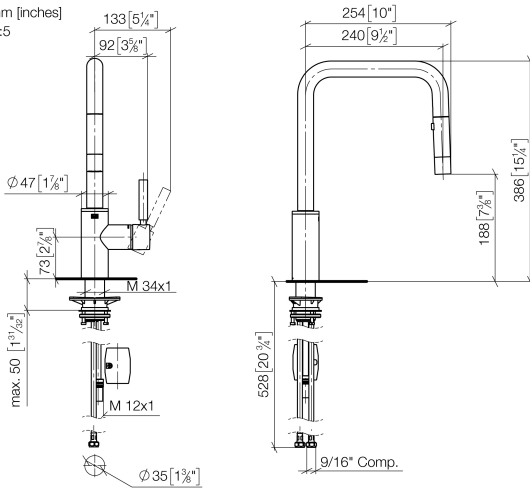

META SQUARE Single-lever mixer Pull-down with spray function - Brushed Dark Platinum

META SQUARE

33 870 861

- 240mm projection
- pivotable spout 360°
- Optional swivel limiter available with swivel limiter set 12 823 970 90
- laminar and spray flow
- height of mixer 386 mm
- height up to laminar flow regulator 183 mm
- hole diameter 35 mm
- 2 x pressure hose with 3/8" cap nut
- 1800 mm metal shower hose
- sprayface with anti-scaling system
- max. flow 5.7 l/min at 3 bar flow pressure
- lead-free
- This product can help a building meet the requirements of Green Building Rating Systems, e.g. LEED®, BREEAM®, DGNB

Recommended miscellaneous

	Swivel limitation set -	12 823 970 90
--	--------------------------------	---------------

Recommended miscellaneous

	AIR SWITCH Control button - Brushed Dark Platinum	10 713 970-99
--	--	---------------

Recommended miscellaneous

	Dispenser without rosette - Brushed Dark Platinum	82 424 970-99
--	--	---------------

33 870 861

mm [inches]
1:5

Flow rate chart

Codes & Standards

California Energy
Commission
(CEC)

33 870 861

Spare parts list

No.	Item Number	Name	Quantity used	Delivery time
1	90 12 11 148 00-99	shower	1	30
2	04 30 02 120 00-85	hose	1	30
3	90 28 22 308 00-99	spout	1	-
Spare part can no longer be ordered, please order the replacement item				
4	09 28 10 160 90	ring	2	2
5	09 18 40 186 90	sleeve	1	2
6	90 15 05 064 05 90	cartridge	1	2
7	09 14 10 190 90	seal	1	2
8	09 28 30 030-99	cover	1	30
9	90 20 66 027 00-99	handle	1	30
10	04 30 11 040 00 90	fixing set	1	2
11	09 20 93 056 90	insert	1	2
12	04 30 04 103 00 90	hose	2	2
13	04 28 20 067 00 90	pipe	1	2
14	90 24 03 253 01 90	adaptor	1	2
15	04 21 50 010 00 90	accessories	1	2