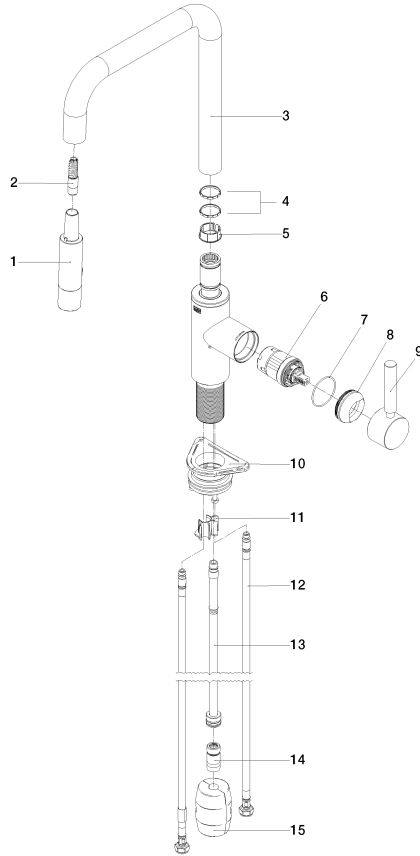

META SQUARE Single-lever mixer Pull-down with spray function - Brushed Dark Platinum

META SQUARE

33 870 861

- 240mm projection
- pivotable spout 360°
- Optional swivel limiter available with swivel limiter set 12 823 970 90
- laminar and spray flow
- height of mixer 386 mm
- height up to laminar flow regulator 183 mm
- hole diameter 35 mm
- 2 x pressure hose with 3/8" cap nut
- 1800 mm metal shower hose
- sprayface with anti-scaling system
- max. flow 5.7 l/min at 3 bar flow pressure
- lead-free
- This product can help a building meet the requirements of Green Building Rating Systems, e.g. LEED®, BREEAM®, DGNB

Recommended miscellaneous

	Dispenser without rosette - Brushed Dark Platinum	82 424 970-99
--	--	---------------

33 870 861

mm [inches]
1:5

Flow rate chart

Codes & Standards

California Energy
Commission
(CEC)

33 870 861

Spare parts list

No.	Item Number	Name	Quantity used	Delivery time
1	90 12 11 148 00-99	shower	1	30
2	04 30 02 120 00-85	hose	1	30
3	90 28 22 308 00-99	spout	1	-
Spare part can no longer be ordered, please order the replacement item				
4	09 28 10 160 90	ring	2	2
5	09 18 40 186 90	sleeve	1	2
6	90 15 05 064 05 90	cartridge	1	2
7	09 14 10 190 90	seal	1	2
8	09 28 30 030-99	cover	1	30
9	90 20 66 027 00-99	handle	1	30
10	04 30 11 040 00 90	fixing set	1	2
11	09 20 93 056 90	insert	1	2
12	04 30 04 103 00 90	hose	2	2
13	04 28 20 067 00 90	pipe	1	2
14	90 24 03 253 01 90	adaptor	1	2
15	04 21 50 010 00 90	accessories	1	2