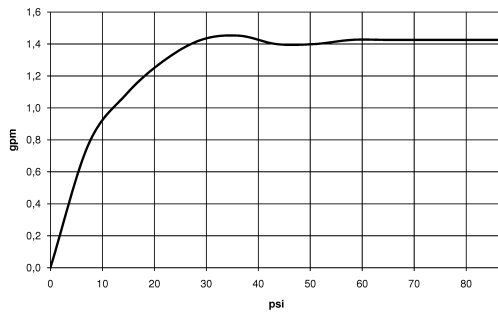

33 870 875

- 240mm projection
- pivotable spout 360°
- Optional swivel limiter available with swivel limiter set 12 823 970 90
- laminar and spray flow
- height of mixer 500 mm
- height up to laminar flow regulator 240 mm
- hole diameter 35 mm
- 2 x pressure hose with 3/8" cap nut
- 1800 mm metal shower hose
- sprayface with anti-scaling system
- max. flow 5.7 l/min at 3 bar flow pressure
- lead-free
- This product can help a building meet the requirements of Green Building Rating Systems, e.g. LEED®, BREEAM®, DGNB

Recommended miscellaneous

	Dispenser without rosette - Chrome	82 424 970-00
---	---	---------------

33 870 875

mm [inches]

Flow rate chart

Codes & Standards

ADA

ASME
A112.18.1/CSA
B125.1