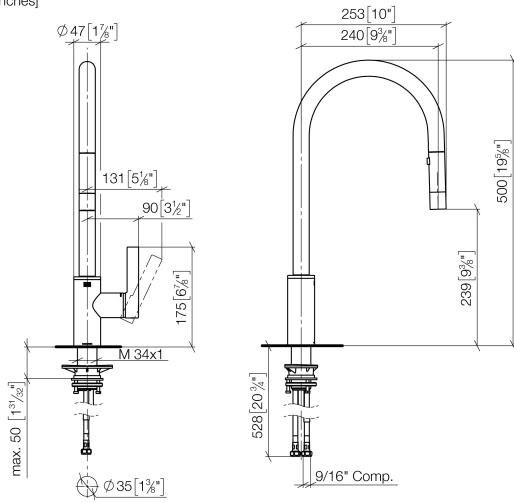

33 870 875

- 240mm projection
- pivotable spout 360°
- Optional swivel limiter available with swivel limiter set 12 823 970 90
- laminar and spray flow
- height of mixer 500 mm
- height up to laminar flow regulator 240 mm
- hole diameter 35 mm
- 2 x pressure hose with 3/8" cap nut
- 1800 mm metal shower hose
- sprayface with anti-scaling system
- max. flow 5.7 l/min at 3 bar flow pressure
- lead-free
- This product can help a building meet the requirements of Green Building Rating Systems, e.g. LEED®, BREEAM®, DGNB

Recommended miscellaneous

	Swivel limitation set -	12 823 970 90
---	--------------------------------	---------------

Recommended miscellaneous

	AIR SWITCH Control button - Chrome	10 713 970-00
---	---	---------------

Recommended miscellaneous

	Dispenser without rosette - Chrome	82 424 970-00
---	---	---------------

33 870 875

mm [inches]

Flow rate chart

Codes & Standards

ADA

ASME
A112.18.1/CSA
B125.1

No.	Item Number	Name	Quantity used	Delivery time
1	90 12 11 148 00-00	shower	1	10
2	04 30 02 120 00-00	hose	1	10
3	90 28 22 304 00-00	spout	1	10
4	09 28 10 160 90	ring	2	2
5	09 18 40 186 90	sleeve	1	2
6	09 30 11 203 90	ring	1	2
7	90 15 05 064 05 90	cartridge	1	2
8	09 14 10 190 90	seal	1	2
9	09 28 30 030-00	cover	1	10
10	09 20 87 020-00	handle	1	10
11	90 31 11 063 00 90	pin	1	2
12	90 31 20 087 00-00	plug	1	10
13	09 14 10 036 90	seal	1	2
14	04 30 04 103 00 90	hose	2	2
15	04 28 20 067 00 90	pipe	1	2
16	04 30 11 040 00 90	fixing set	1	2
17	09 20 93 056 90	insert	1	2
18	90 24 03 253 01 90	adaptor	1	2
19	09 30 03 038 90	hose	1	2
20	04 21 50 010 00 90	accessories	1	2
21	90 30 09 031 00 90	key	1	2