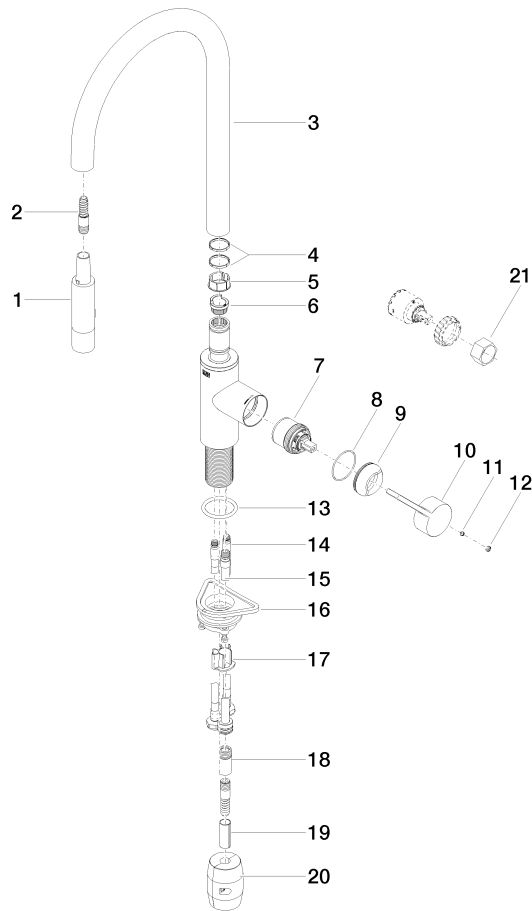

33 870 875

- 240mm projection
- pivotable spout 360°
- Optional swivel limiter available with swivel limiter set 12 823 970 90
- laminar and spray flow
- height of mixer 500 mm
- height up to laminar flow regulator 240 mm
- hole diameter 35 mm
- 2 x pressure hose with 3/8" cap nut
- 1800 mm metal shower hose
- sprayface with anti-scaling system
- max. flow 5.7 l/min at 3 bar flow pressure
- lead-free
- This product can help a building meet the requirements of Green Building Rating Systems, e.g. LEED®, BREEAM®, DGNB

Recommended miscellaneous

	Dispenser without rosette - Chrome	82 424 970-00
---	---	---------------

33 870 875

mm [inches]

Flow rate chart

Codes & Standards

ADA

ASME
A112.18.1/CSA
B125.1

California Energy
Commission
(CEC)

NSF/ANSI 372

NSF/ANSI/CAN
61

33 870 875

Certificates

IAPMO_N-4976 (2). IAPMO_4976 (3). IAPMO_6397 (1).

33 870 875

Spare parts list

No.	Item Number	Name	Quantity used	Delivery time
1	90 12 11 148 00-00	shower	1	10
2	04 30 02 120 00-00	hose	1	10
3	90 28 22 304 00-00	spout	1	10
4	09 28 10 160 90	ring	2	2
5	09 18 40 186 90	sleeve	1	2
6	09 30 11 203 90	ring	1	2
7	90 15 05 064 05 90	cartridge	1	2
8	09 14 10 190 90	seal	1	2
9	09 28 30 030-00	cover	1	10
10	09 20 87 020-00	handle	1	10
11	90 31 11 063 00 90	pin	1	2
12	90 31 20 087 00-00	plug	1	10
13	09 14 10 036 90	seal	1	2
14	04 30 04 103 00 90	hose	2	2
15	04 28 20 067 00 90	pipe	1	2
16	04 30 11 040 00 90	fixing set	1	2
17	09 20 93 056 90	insert	1	2
18	90 24 03 253 01 90	adaptor	1	2
19	09 30 03 038 90	hose	1	2
20	04 21 50 010 00 90	accessories	1	2
21	90 30 09 031 00 90	key	1	2