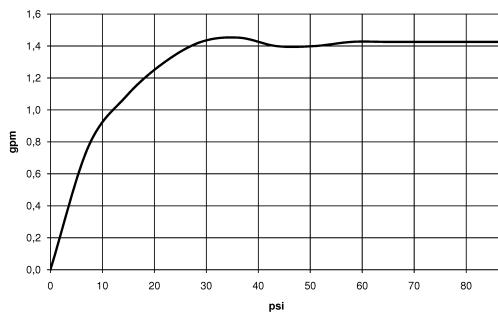

33 870 875

- 240mm projection
- pivotable spout 360°
- Optional swivel limiter available with swivel limiter set 12 823 970 90
- laminar and spray flow
- height of mixer 500 mm
- height up to laminar flow regulator 240 mm
- hole diameter 35 mm
- 2 x pressure hose with 3/8" cap nut
- 1800 mm metal shower hose
- sprayface with anti-scaling system
- max. flow 5.7 l/min at 3 bar flow pressure
- lead-free
- This product can help a building meet the requirements of Green Building Rating Systems, e.g. LEED®, BREEAM®, DGNB

Recommended miscellaneous

	Dispenser without rosette - Chrome	82 424 970-00
---	---	---------------

33 870 875

mm [inches]

Flow rate chart

Codes & Standards

ADA

ASME
A112.18.1/CSA
B125.1