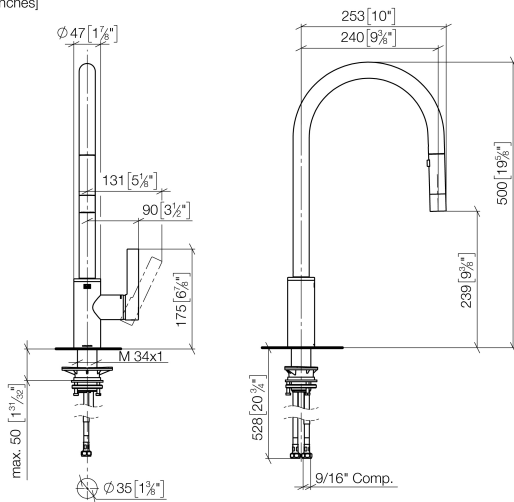

33 870 875

- 240mm projection
- pivotable spout 360°
- Optional swivel limiter available with swivel limiter set 12 823 970 90
- laminar and spray flow
- height of mixer 500 mm
- height up to laminar flow regulator 240 mm
- hole diameter 35 mm
- 2 x pressure hose with 3/8" cap nut
- 1800 mm metal shower hose
- sprayface with anti-scaling system
- max. flow 5.7 l/min at 3 bar flow pressure
- lead-free
- This product can help a building meet the requirements of Green Building Rating Systems, e.g. LEED®, BREEAM®, DGNB

Recommended miscellaneous

	Swivel limitation set -	12 823 970 90
---	--------------------------------	---------------

Recommended miscellaneous

	AIR SWITCH Control button - Chrome	10 713 970-00
---	---	---------------

Recommended miscellaneous

	Dispenser without rosette - Chrome	82 424 970-00
---	---	---------------

33 870 875

mm [inches]

Flow rate chart

Codes & Standards

ADA

ASME
A112.18.1/CSA
B125.1

No.	Item Number	Name	Quantity used	Delivery time
1	90 12 11 148 00-00	shower	1	10
2	04 30 02 120 00-00	hose	1	10
3	90 28 22 304 00-00	spout	1	10
4	09 28 10 160 90	ring	2	2
5	09 18 40 186 90	sleeve	1	2
6	09 30 11 203 90	ring	1	2
7	90 15 05 064 05 90	cartridge	1	2
8	09 14 10 190 90	seal	1	2
9	09 28 30 030-00	cover	1	10
10	09 20 87 020-00	handle	1	10
11	90 31 11 063 00 90	pin	1	2
12	90 31 20 087 00-00	plug	1	10
13	09 14 10 036 90	seal	1	2
14	04 30 04 103 00 90	hose	2	2
15	04 28 20 067 00 90	pipe	1	2
16	04 30 11 040 00 90	fixing set	1	2
17	09 20 93 056 90	insert	1	2
18	90 24 03 253 01 90	adaptor	1	2
19	09 30 03 038 90	hose	1	2
20	04 21 50 010 00 90	accessories	1	2
21	90 30 09 031 00 90	key	1	2