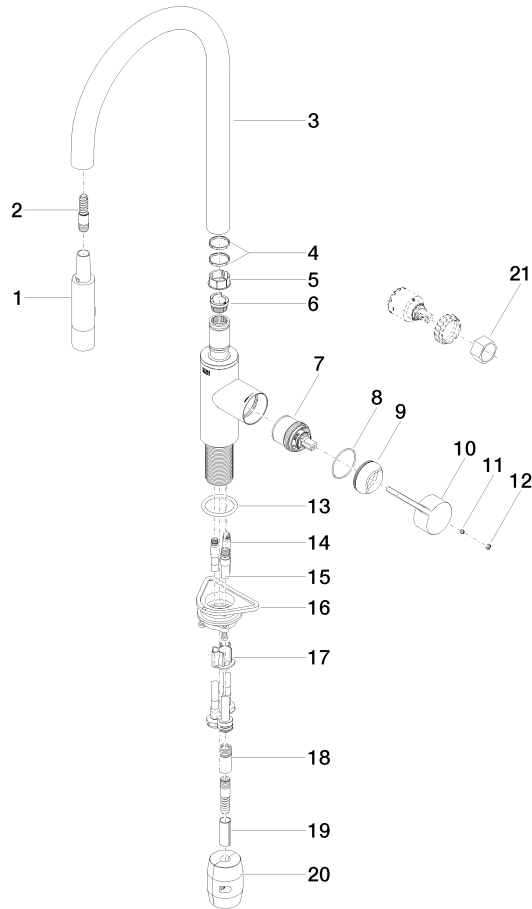

**TARA ULTRA Single-lever mixer Pull-down with spray function - Brushed Platinum**

TARA ULTRA

33 870 875

- 240mm projection
- pivotable spout 360°
- Optional swivel limiter available with swivel limiter set 12 823 970 90
- laminar and spray flow
- height of mixer 500 mm
- height up to laminar flow regulator 240 mm
- hole diameter 35 mm
- 2 x pressure hose with 3/8" cap nut
- 1800 mm metal shower hose
- sprayface with anti-scaling system
- max. flow 5.7 l/min at 3 bar flow pressure
- lead-free
- This product can help a building meet the requirements of Green Building Rating Systems, e.g. LEED®, BREEAM®, DGNB

82 424 970-06

33 870 875

mm [inches]

**Flow rate chart**

**Codes & Standards**

ADA

ASME  
A112.18.1/CSA  
B125.1

California Energy  
Commission  
(CEC)

NSF/ANSI 372

NSF/ANSI/CAN  
61

TARA ULTRA Single-lever mixer Pull-down with spray function - Brushed  
Platinum

TARA ULTRA

---

33 870 875

Certificates

---

IAPMO\_N-4976 (2). IAPMO\_4976 (3). IAPMO\_6397 (1).

33 870 875

**Spare parts list**

No.	Item Number	Name	Quantity used	Delivery time
1	90 12 11 148 00-06	shower	1	10
2	04 30 02 120 00-85	hose	1	30
3	90 28 22 304 00-06	spout	1	10
4	09 28 10 160 90	ring	2	2
5	09 18 40 186 90	sleeve	1	2
6	09 30 11 203 90	ring	1	2
7	90 15 05 064 05 90	cartridge	1	2
8	09 14 10 190 90	seal	1	2
9	09 28 30 030-06	cover	1	10
10	09 20 87 020-06	handle	1	10
11	90 31 11 063 00 90	pin	1	2
12	90 31 20 087 00-06	plug	1	10
13	09 14 10 036 90	seal	1	2
14	04 30 04 103 00 90	hose	2	2
15	04 28 20 067 00 90	pipe	1	2
16	04 30 11 040 00 90	fixing set	1	2
17	09 20 93 056 90	insert	1	2
18	90 24 03 253 01 90	adaptor	1	2
19	09 30 03 038 90	hose	1	2
20	04 21 50 010 00 90	accessories	1	2
21	90 30 09 031 00 90	key	1	2