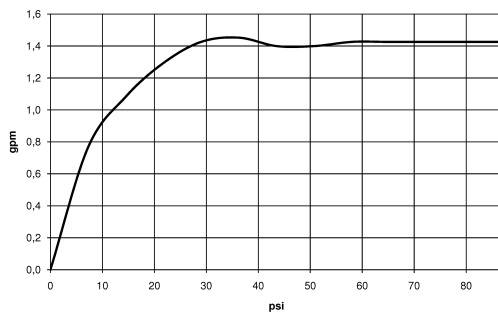

**TARA ULTRA Single-lever mixer Pull-down with spray function - Brushed Platinum**

TARA ULTRA

33 870 875

- 240mm projection
- pivotable spout 360°
- Optional swivel limiter available with swivel limiter set 12 823 970 90
- laminar and spray flow
- height of mixer 500 mm
- height up to laminar flow regulator 240 mm
- hole diameter 35 mm
- 2 x pressure hose with 3/8" cap nut
- 1800 mm metal shower hose
- sprayface with anti-scaling system
- max. flow 5.7 l/min at 3 bar flow pressure
- lead-free
- This product can help a building meet the requirements of Green Building Rating Systems, e.g. LEED®, BREEAM®, DGNB

**Recommended miscellaneous**

**Swivel limitation set -**

12 823 970 90

**Recommended miscellaneous**

**AIR SWITCH Control button -  
Brushed Platinum**

10 713 970-06

**Recommended miscellaneous**

**Dispenser without rosette -  
Brushed Platinum**

82 424 970-06

33 870 875

mm [inches]

**Flow rate chart**

**Codes & Standards**

ADA

ASME  
A112.18.1/CSA  
B125.1

California Energy  
Commission  
(CEC)