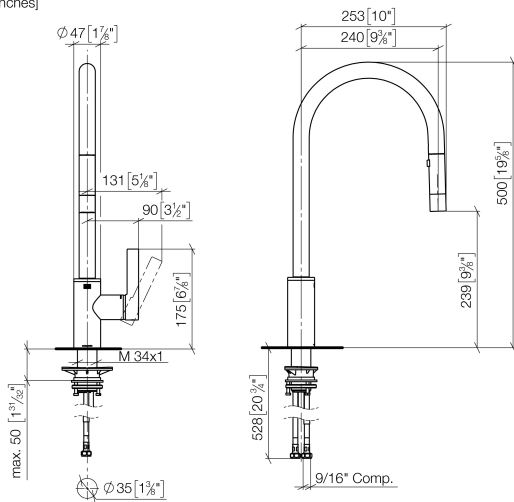

**TARA ULTRA Single-lever mixer Pull-down with spray function - Brushed Platinum**

TARA ULTRA

33 870 875

- 240mm projection
- pivotable spout 360°
- Optional swivel limiter available with swivel limiter set 12 823 970 90
- laminar and spray flow
- height of mixer 500 mm
- height up to laminar flow regulator 240 mm
- hole diameter 35 mm
- 2 x pressure hose with 3/8" cap nut
- 1800 mm metal shower hose
- sprayface with anti-scaling system
- max. flow 5.7 l/min at 3 bar flow pressure
- lead-free
- This product can help a building meet the requirements of Green Building Rating Systems, e.g. LEED®, BREEAM®, DGNB

Intrinsic protection against back flow.

Push button locks into spray mode when pressed. To switch back to laminar flow the water must be turned off.

	Brushed Platinum	33 870 875-06 0010
	Chrome	33 870 875-00 0010
	Platinum	33 870 875-08 0010
	Durabrace (23kt Gold)	33 870 875-09 0010
	Dark Chrome	33 870 875-19 0010
	Brushed Durabrace (23kt Gold)	33 870 875-28 0010
	Matte Black	33 870 875-33 0010
	Brushed Champagne (22kt Gold)	33 870 875-46 0010
	Champagne (22kt Gold)	33 870 875-47 0010
	Brushed Chrome	33 870 875-93 0010
	Brushed Dark Platinum	33 870 875-99 0010

**Recommended miscellaneous**

**Swivel limitation set -**

12 823 970 90

**Recommended miscellaneous**

**AIR SWITCH Control button -  
Brushed Platinum**

10 713 970-06

**Recommended miscellaneous**

**Dispenser without rosette -  
Brushed Platinum**

82 424 970-06

33 870 875

mm [inches]

**Flow rate chart**

**Codes & Standards**

ADA

ASME  
A112.18.1/CSA  
B125.1

California Energy  
Commission  
(CEC)