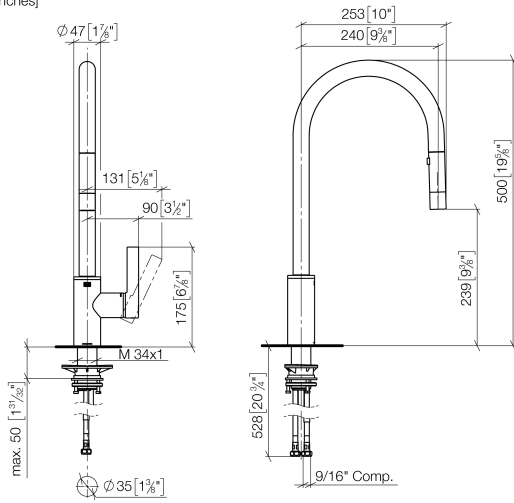

33 870 875

- 240mm projection
- pivotable spout 360°
- Optional swivel limiter available with swivel limiter set 12 823 970 90
- laminar and spray flow
- height of mixer 500 mm
- height up to laminar flow regulator 240 mm
- hole diameter 35 mm
- 2 x pressure hose with 3/8" cap nut
- 1800 mm metal shower hose
- sprayface with anti-scaling system
- max. flow 5.7 l/min at 3 bar flow pressure
- lead-free
- This product can help a building meet the requirements of Green Building Rating Systems, e.g. LEED®, BREEAM®, DGNB

Recommended miscellaneous

	Swivel limitation set -	12 823 970 90
---	--------------------------------	---------------

Recommended miscellaneous

	AIR SWITCH Control button - Platinum	10 713 970-08
---	---	---------------

Recommended miscellaneous

	Dispenser without rosette - Platinum	82 424 970-08
---	---	---------------

33 870 875

mm [inches]

Flow rate chart

Codes & Standards

ADA

ASME
A112.18.1/CSA
B125.1

No.	Item Number	Name	Quantity used	Delivery time
1	90 12 11 148 00-08	shower	1	40
2	04 30 02 120 00-85	hose	1	30
3	90 28 22 304 00-08	spout	1	40
4	09 28 10 160 90	ring	2	2
5	09 18 40 186 90	sleeve	1	2
6	09 30 11 203 90	ring	1	2
7	90 15 05 064 05 90	cartridge	1	2
8	09 14 10 190 90	seal	1	2
9	09 28 30 030-08	cover	1	40
10	09 20 87 020-08	handle	1	40
11	90 31 11 063 00 90	pin	1	2
12	90 31 20 087 00-08	plug	1	40
13	09 14 10 036 90	seal	1	2
14	04 30 04 103 00 90	hose	2	2
15	04 28 20 067 00 90	pipe	1	2
16	04 30 11 040 00 90	fixing set	1	2
17	09 20 93 056 90	insert	1	2
18	90 24 03 253 01 90	adaptor	1	2
19	09 30 03 038 90	hose	1	2
20	04 21 50 010 00 90	accessories	1	2
21	90 30 09 031 00 90	key	1	2