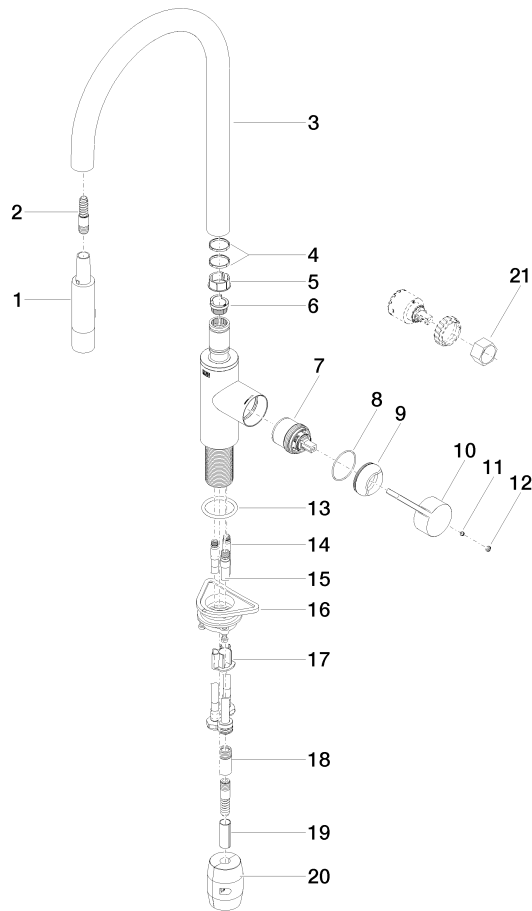

33 870 875

- 240mm projection
- pivotable spout 360°
- Optional swivel limiter available with swivel limiter set 12 823 970 90
- laminar and spray flow
- height of mixer 500 mm
- height up to laminar flow regulator 240 mm
- hole diameter 35 mm
- 2 x pressure hose with 3/8" cap nut
- 1800 mm metal shower hose
- sprayface with anti-scaling system
- max. flow 5.7 l/min at 3 bar flow pressure
- lead-free
- This product can help a building meet the requirements of Green Building Rating Systems, e.g. LEED®, BREEAM®, DGNB

Recommended miscellaneous

	Dispenser without rosette - Platinum	82 424 970-08
---	---	---------------

33 870 875

mm [inches]

Flow rate chart

Codes & Standards

ADA

ASME
A112.18.1/CSA
B125.1

California Energy
Commission
(CEC)

NSF/ANSI 372

NSF/ANSI/CAN
61

33 870 875

Certificates

IAPMO_N-4976 (2). IAPMO_4976 (2). IAPMO_6397 (1).

33 870 875

Spare parts list

No.	Item Number	Name	Quantity used	Delivery time
1	90 12 11 148 00-08	shower	1	40
2	04 30 02 120 00-85	hose	1	30
3	90 28 22 304 00-08	spout	1	40
4	09 28 10 160 90	ring	2	2
5	09 18 40 186 90	sleeve	1	2
6	09 30 11 203 90	ring	1	2
7	90 15 05 064 05 90	cartridge	1	2
8	09 14 10 190 90	seal	1	2
9	09 28 30 030-08	cover	1	40
10	09 20 87 020-08	handle	1	40
11	90 31 11 063 00 90	pin	1	2
12	90 31 20 087 00-08	plug	1	40
13	09 14 10 036 90	seal	1	2
14	04 30 04 103 00 90	hose	2	2
15	04 28 20 067 00 90	pipe	1	2
16	04 30 11 040 00 90	fixing set	1	2
17	09 20 93 056 90	insert	1	2
18	90 24 03 253 01 90	adaptor	1	2
19	09 30 03 038 90	hose	1	2
20	04 21 50 010 00 90	accessories	1	2
21	90 30 09 031 00 90	key	1	2