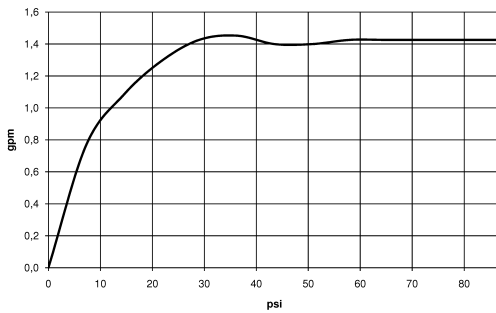

33 870 875

- 240mm projection
- pivotable spout 360°
- Optional swivel limiter available with swivel limiter set 12 823 970 90
- laminar and spray flow
- height of mixer 500 mm
- height up to laminar flow regulator 240 mm
- hole diameter 35 mm
- 2 x pressure hose with 3/8" cap nut
- 1800 mm metal shower hose
- sprayface with anti-scaling system
- max. flow 5.7 l/min at 3 bar flow pressure
- lead-free
- This product can help a building meet the requirements of Green Building Rating Systems, e.g. LEED®, BREEAM®, DGNB

Recommended miscellaneous

	Dispenser without rosette - Platinum	82 424 970-08
---	---	---------------

33 870 875

mm [inches]

Flow rate chart

Codes & Standards

ADA

ASME
A112.18.1/CSA
B125.1