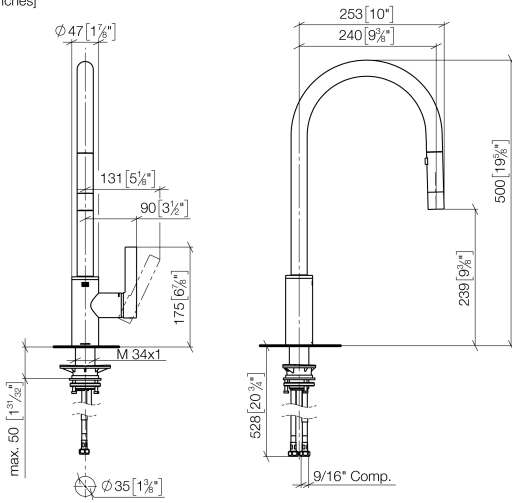

33 870 875

- 240mm projection
- pivotable spout 360°
- Optional swivel limiter available with swivel limiter set 12 823 970 90
- laminar and spray flow
- height of mixer 500 mm
- height up to laminar flow regulator 240 mm
- hole diameter 35 mm
- 2 x pressure hose with 3/8" cap nut
- 1800 mm metal shower hose
- sprayface with anti-scaling system
- max. flow 5.7 l/min at 3 bar flow pressure
- lead-free
- This product can help a building meet the requirements of Green Building Rating Systems, e.g. LEED®, BREEAM®, DGNB

Recommended miscellaneous

	Swivel limitation set -	12 823 970 90
--	--------------------------------	---------------

Recommended miscellaneous

	AIR SWITCH Control button - Matte Black	10 713 970-33
--	--	---------------

Recommended miscellaneous

	Dispenser without rosette - Matte Black	82 424 970-33
--	--	---------------

33 870 875

mm [inches]

Flow rate chart

Codes & Standards

ADA

ASME
A112.18.1/CSA
B125.1

33 870 875

Spare parts list

No.	Item Number	Name	Quantity used	Delivery time
1	90 12 11 148 00-33	shower	1	30
2	04 30 02 120 00-85	hose	1	30
3	90 28 22 304 00-33	spout	1	2
4	09 28 10 160 90	ring	2	2
5	09 18 40 186 90	sleeve	1	2
6	09 30 11 203 90	ring	1	2
7	90 15 05 064 05 90	cartridge	1	2
8	09 14 10 190 90	seal	1	2
9	09 28 30 030-33	cover	1	2
10	09 20 87 020-33	handle	1	2
11	90 31 11 063 00 90	pin	1	2
12	90 31 20 087 00-33	plug	1	30
13	09 14 10 036 90	seal	1	2
14	04 30 04 103 00 90	hose	2	2
15	04 28 20 067 00 90	pipe	1	2
16	04 30 11 040 00 90	fixing set	1	2
17	09 20 93 056 90	insert	1	2
18	90 24 03 253 01 90	adaptor	1	2
19	09 30 03 038 90	hose	1	2
20	04 21 50 010 00 90	accessories	1	2
21	90 30 09 031 00 90	key	1	2