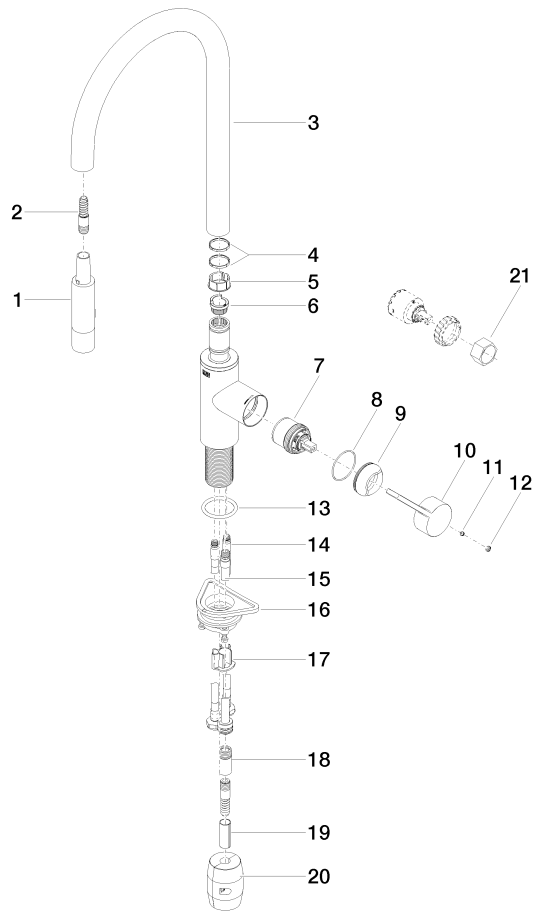

**TARA ULTRA Single-lever mixer Pull-down with spray function - Brushed Champagne (22kt Gold)**

TARA ULTRA

33 870 875

- 240mm projection
- pivotable spout 360°
- Optional swivel limiter available with swivel limiter set 12 823 970 90
- laminar and spray flow
- height of mixer 500 mm
- height up to laminar flow regulator 240 mm
- hole diameter 35 mm
- 2 x pressure hose with 3/8" cap nut
- 1800 mm metal shower hose
- sprayface with anti-scaling system
- max. flow 5.7 l/min at 3 bar flow pressure
- lead-free
- This product can help a building meet the requirements of Green Building Rating Systems, e.g. LEED®, BREEAM®, DGNB

## Codes & Standards

ADA

ASME  
A112.18.1/CSA  
B125.1

California Energy  
Commission  
(CEC)

NSF/ANSI 372

NSF/ANSI/CAN  
61

TARA ULTRA Single-lever mixer Pull-down with spray function - Brushed  
Champagne (22kt Gold)

# TARA ULTRA Single-lever mixer Pull-down with spray function - Brushed Champagne (22kt Gold)

TARA ULTRA

33 870 875

## Spare parts list

No.	Item Number	Name	Quantity used	Delivery time
1	90 12 11 148 00-46	shower	1	-
Spare part can no longer be ordered, please order the replacement item				
2	04 30 02 120 00-85	hose	1	30
3	90 28 22 304 00-46	spout	1	30
4	09 28 10 160 90	ring	2	2
5	09 18 40 186 90	sleeve	1	2
6	09 30 11 203 90	ring	1	2
7	90 15 05 064 05 90	cartridge	1	2
8	09 14 10 190 90	seal	1	2
9	09 28 30 030-46	cover	1	60
10	09 20 87 020-46	handle	1	30
11	90 31 11 063 00 90	pin	1	2
12	90 31 20 087 00-46	plug	1	30
13	09 14 10 036 90	seal	1	2
14	04 30 04 103 00 90	hose	2	2
15	04 28 20 067 00 90	pipe	1	2
16	04 30 11 040 00 90	fixing set	1	2
17	09 20 93 056 90	insert	1	2
18	90 24 03 253 01 90	adaptor	1	2
19	09 30 03 038 90	hose	1	2
20	04 21 50 010 00 90	accessories	1	2
21	90 30 09 031 00 90	key	1	2