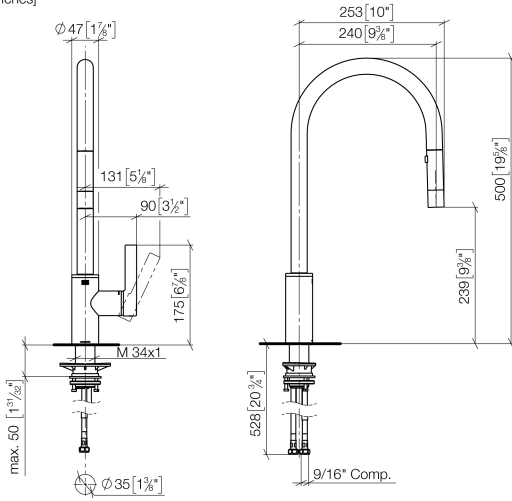

**TARA ULTRA Single-lever mixer Pull-down with spray function - Brushed Champagne (22kt Gold)**

TARA ULTRA

33 870 875

- 240mm projection
- pivotable spout 360°
- Optional swivel limiter available with swivel limiter set 12 823 970 90
- laminar and spray flow
- height of mixer 500 mm
- height up to laminar flow regulator 240 mm
- hole diameter 35 mm
- 2 x pressure hose with 3/8" cap nut
- 1800 mm metal shower hose
- sprayface with anti-scaling system
- max. flow 5.7 l/min at 3 bar flow pressure
- lead-free
- This product can help a building meet the requirements of Green Building Rating Systems, e.g. LEED®, BREEAM®, DGNB

**AIR SWITCH Control button -** 10 713 970-46  
**Brushed Champagne (22kt Gold)**

# TARA ULTRA Single-lever mixer Pull-down with spray function - Brushed Champagne (22kt Gold)

TARA ULTRA

33 870 875

mm [inches]

## Flow rate chart