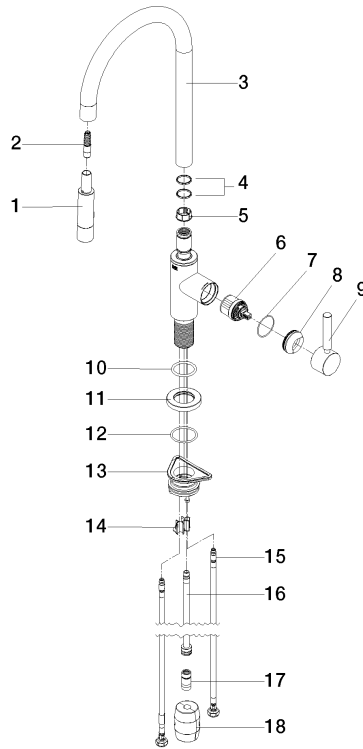

33 870 888

- 240mm projection
- pivotable spout 360°
- Optional swivel limiter available with swivel limiter set 12 823 970 90
- laminar and spray flow
- height of mixer 509 mm
- height up to laminar flow regulator 248 mm
- hole diameter 35 mm
- 2 x pressure hose with 3/8" cap nut
- 1800 mm metal shower hose
- sprayface with anti-scaling system
- max. flow 5.7 l/min at 3 bar flow pressure
- lead-free
- This product can help a building meet the requirements of Green Building Rating Systems, e.g. LEED®, BREEAM®, DGNB

Recommended miscellaneous

	Swivel limitation set -	12 823 970 90
---	--------------------------------	---------------

Recommended miscellaneous

	AIR SWITCH Control button - Brushed Platinum	10 713 970-06
---	---	---------------

Recommended miscellaneous

	Dispenser with rosette - Brushed Platinum	82 444 970-06
---	--	---------------

33 870 888

Flow rate chart

Codes & Standards

California Energy
Commission
(CEC)

33 870 888

Spare parts list

No.	Item Number	Name	Quantity used	Delivery time
1	90 12 11 148 00-06	shower	1	10
2	04 30 02 120 00-85	hose	1	30
3	90 28 22 304 00-06	spout	1	10
4	09 28 10 160 90	ring	2	2
5	09 18 40 186 90	sleeve	1	2
6	90 15 05 064 05 90	cartridge	1	2
7	09 14 10 190 90	seal	1	2
8	09 28 30 030-06	cover	1	10
9	90 20 66 027 00-06	handle	1	10
10	09 14 10 036 90	seal	1	2
11	90 27 22 047 00-06	rosette	1	-
Spare part can no longer be ordered, please order the replacement item				
12	09 14 10 050 90	seal	1	2
13	04 30 11 040 00 90	fixing set	1	2
14	09 20 93 056 90	insert	1	2
15	04 30 04 103 00 90	hose	2	2
16	04 28 20 067 00 90	pipe	1	2
17	90 24 03 253 01 90	adaptor	1	2
18	04 21 50 010 00 90	accessories	1	2