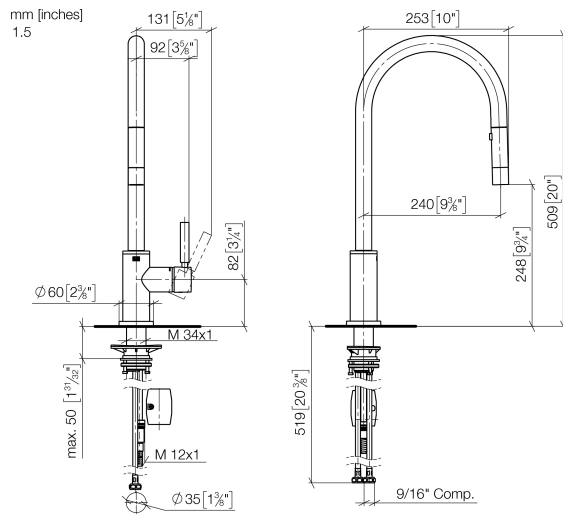

33 870 888

- 240mm projection
- pivotable spout 360°
- Optional swivel limiter available with swivel limiter set 12 823 970 90
- laminar and spray flow
- height of mixer 509 mm
- height up to laminar flow regulator 248 mm
- hole diameter 35 mm
- 2 x pressure hose with 3/8" cap nut
- 1800 mm metal shower hose
- sprayface with anti-scaling system
- max. flow 5.7 l/min at 3 bar flow pressure
- lead-free
- This product can help a building meet the requirements of Green Building Rating Systems, e.g. LEED®, BREEAM®, DGNB

Recommended miscellaneous

	Swivel limitation set -	12 823 970 90
---	--------------------------------	---------------

Recommended miscellaneous

	AIR SWITCH Control button - Brushed Platinum	10 713 970-06
---	---	---------------

Recommended miscellaneous

	Dispenser with rosette - Brushed Platinum	82 444 970-06
---	--	---------------

33 870 888

Flow rate chart

Codes & Standards

California Energy
Commission
(CEC)

33 870 888

Spare parts list

No.	Item Number	Name	Quantity used	Delivery time
1	90 12 11 148 00-06	shower	1	10
2	04 30 02 120 00-85	hose	1	30
3	90 28 22 304 00-06	spout	1	10
4	09 28 10 160 90	ring	2	2
5	09 18 40 186 90	sleeve	1	2
6	90 15 05 064 05 90	cartridge	1	2
7	09 14 10 190 90	seal	1	2
8	09 28 30 030-06	cover	1	10
9	90 20 66 027 00-06	handle	1	10
10	09 14 10 036 90	seal	1	2
11	90 27 22 047 00-06	rosette	1	-
Spare part can no longer be ordered, please order the replacement item				
12	09 14 10 050 90	seal	1	2
13	04 30 11 040 00 90	fixing set	1	2
14	09 20 93 056 90	insert	1	2
15	04 30 04 103 00 90	hose	2	2
16	04 28 20 067 00 90	pipe	1	2
17	90 24 03 253 01 90	adaptor	1	2
18	04 21 50 010 00 90	accessories	1	2