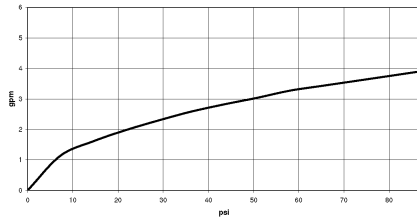

Codes & Standards

California Energy
Commission
(CEC)