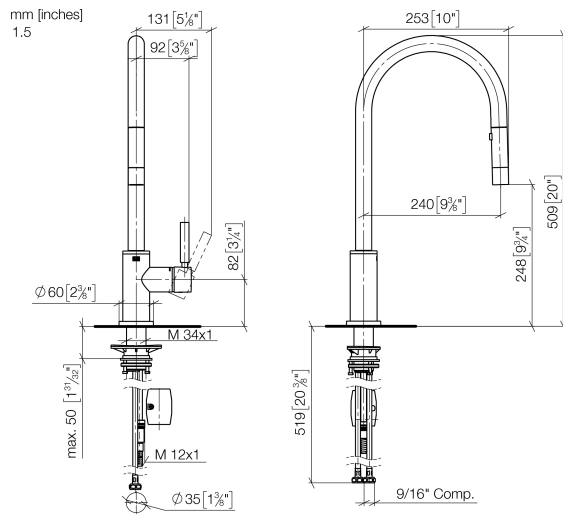

33 870 888

- 240mm projection
- pivotable spout 360°
- Optional swivel limiter available with swivel limiter set 12 823 970 90
- laminar and spray flow
- height of mixer 509 mm
- height up to laminar flow regulator 248 mm
- hole diameter 35 mm
- 2 x pressure hose with 3/8" cap nut
- 1800 mm metal shower hose
- sprayface with anti-scaling system
- max. flow 5.7 l/min at 3 bar flow pressure
- lead-free
- This product can help a building meet the requirements of Green Building Rating Systems, e.g. LEED®, BREEAM®, DGNB

Recommended miscellaneous

	Dispenser with rosette - Durabronss (23kt Gold)	82 444 970-09
---	--	---------------

33 870 888

Flow rate chart

Codes & Standards

California Energy
Commission
(CEC)

33 870 888

TARA Single-lever mixer Pull-down with spray function - Durabrass (23kt Gold)

TARA

33 870 888

Spare parts list

No.	Item Number	Name	Quantity used	Delivery time
1	90 12 11 148 00-09	shower	1	-
Spare part can no longer be ordered, please order the replacement item				
2	04 30 02 120 00-85	hose	1	30
3	90 28 22 304 00-09	spout	1	40
4	09 28 10 160 90	ring	2	2
5	09 18 40 186 90	sleeve	1	2
6	90 15 05 064 05 90	cartridge	1	2
7	09 14 10 190 90	seal	1	2
8	09 28 30 030-09	cover	1	40
9	90 20 66 027 00-09	handle	1	40
10	09 14 10 036 90	seal	1	2
11	90 27 22 047 00-09	rosette	1	-
Spare part can no longer be ordered, please order the replacement item				
12	09 14 10 050 90	seal	1	2
13	04 30 11 040 00 90	fixing set	1	2
14	09 20 93 056 90	insert	1	2
15	04 30 04 103 00 90	hose	2	2
16	04 28 20 067 00 90	pipe	1	2
17	90 24 03 253 01 90	adaptor	1	2
18	04 21 50 010 00 90	accessories	1	2