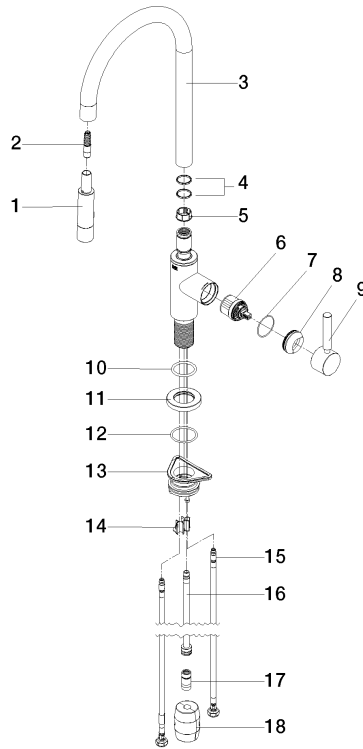

33 870 888

- 240mm projection
- pivotable spout 360°
- Optional swivel limiter available with swivel limiter set 12 823 970 90
- laminar and spray flow
- height of mixer 509 mm
- height up to laminar flow regulator 248 mm
- hole diameter 35 mm
- 2 x pressure hose with 3/8" cap nut
- 1800 mm metal shower hose
- sprayface with anti-scaling system
- max. flow 5.7 l/min at 3 bar flow pressure
- lead-free
- This product can help a building meet the requirements of Green Building Rating Systems, e.g. LEED®, BREEAM®, DGNB

Recommended miscellaneous

	Dispenser with rosette - Durabronss (23kt Gold)	82 444 970-09
---	--	---------------

33 870 888

Flow rate chart

Codes & Standards

California Energy
Commission
(CEC)

33 870 888

TARA Single-lever mixer Pull-down with spray function - Durabrass (23kt Gold)

TARA

33 870 888

Spare parts list

No.	Item Number	Name	Quantity used	Delivery time
1	90 12 11 148 00-09	shower	1	-
Spare part can no longer be ordered, please order the replacement item				
2	04 30 02 120 00-85	hose	1	30
3	90 28 22 304 00-09	spout	1	40
4	09 28 10 160 90	ring	2	2
5	09 18 40 186 90	sleeve	1	2
6	90 15 05 064 05 90	cartridge	1	2
7	09 14 10 190 90	seal	1	2
8	09 28 30 030-09	cover	1	40
9	90 20 66 027 00-09	handle	1	40
10	09 14 10 036 90	seal	1	2
11	90 27 22 047 00-09	rosette	1	-
Spare part can no longer be ordered, please order the replacement item				
12	09 14 10 050 90	seal	1	2
13	04 30 11 040 00 90	fixing set	1	2
14	09 20 93 056 90	insert	1	2
15	04 30 04 103 00 90	hose	2	2
16	04 28 20 067 00 90	pipe	1	2
17	90 24 03 253 01 90	adaptor	1	2
18	04 21 50 010 00 90	accessories	1	2