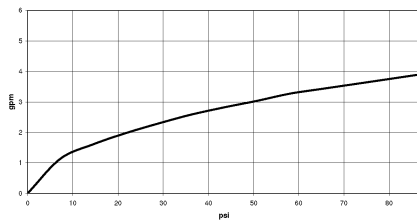

Codes & Standards

California Energy
Commission
(CEC)