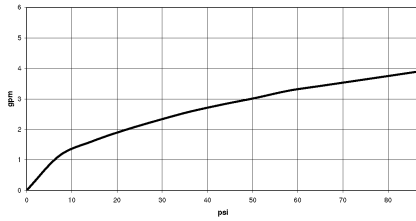

10 713 970-47

TARA Single-lever mixer Pull-down with spray function - Champagne (22kt Gold)

TARA

33 870 888

mm [inches]
1.5

Flow rate chart

Codes & Standards

California Energy
Commission
(CEC)