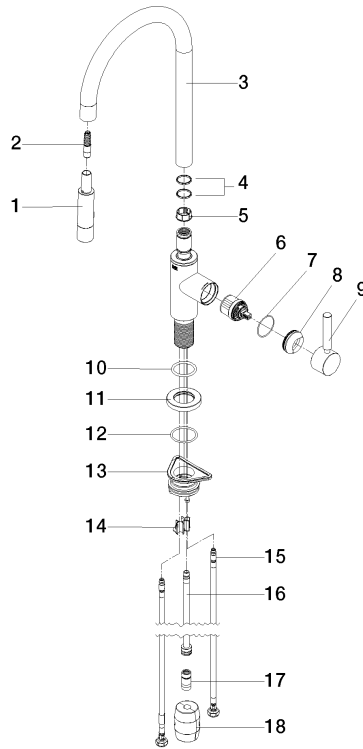

TARA Single-lever mixer Pull-down with spray function - Champagne (22kt Gold)

TARA

33 870 888

- 240mm projection
- pivotable spout 360°
- Optional swivel limiter available with swivel limiter set 12 823 970 90
- laminar and spray flow
- height of mixer 509 mm
- height up to laminar flow regulator 248 mm
- hole diameter 35 mm
- 2 x pressure hose with 3/8" cap nut
- 1800 mm metal shower hose
- sprayface with anti-scaling system
- max. flow 5.7 l/min at 3 bar flow pressure
- lead-free
- This product can help a building meet the requirements of Green Building Rating Systems, e.g. LEED®, BREEAM®, DGNB

10 713 970-47

TARA Single-lever mixer Pull-down with spray function - Champagne (22kt Gold)

TARA

33 870 888

mm [inches]
1.5

Flow rate chart

Codes & Standards

California Energy
Commission
(CEC)

33 870 888

TARA Single-lever mixer Pull-down with spray function - Champagne (22kt Gold)

TARA

33 870 888

Spare parts list

No.	Item Number	Name	Quantity used	Delivery time
1	90 12 11 148 00-47	shower	1	-
Spare part can no longer be ordered, please order the replacement item				
2	04 30 02 120 00-85	hose	1	30
3	90 28 22 304 00-47	spout	1	30
4	09 28 10 160 90	ring	2	2
5	09 18 40 186 90	sleeve	1	2
6	90 15 05 064 05 90	cartridge	1	2
7	09 14 10 190 90	seal	1	2
8	09 28 30 030-47	cover	1	60
9	90 20 66 027 00-47	handle	1	30
10	09 14 10 036 90	seal	1	2
11	90 27 22 047 00-47	rosette	1	-
Spare part can no longer be ordered, please order the replacement item				
12	09 14 10 050 90	seal	1	2
13	04 30 11 040 00 90	fixing set	1	2
14	09 20 93 056 90	insert	1	2
15	04 30 04 103 00 90	hose	2	2
16	04 28 20 067 00 90	pipe	1	2
17	90 24 03 253 01 90	adaptor	1	2
18	04 21 50 010 00 90	accessories	1	2