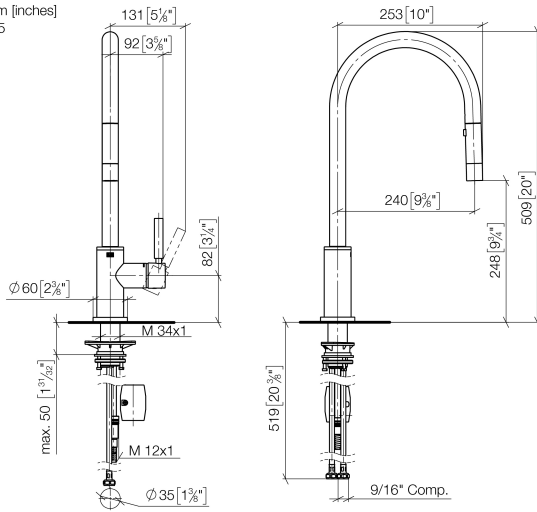

TARA Single-lever mixer Pull-down with spray function - Champagne (22kt Gold)

TARA

33 870 888

- 240mm projection
- pivotable spout 360°
- Optional swivel limiter available with swivel limiter set 12 823 970 90
- laminar and spray flow
- height of mixer 509 mm
- height up to laminar flow regulator 248 mm
- hole diameter 35 mm
- 2 x pressure hose with 3/8" cap nut
- 1800 mm metal shower hose
- sprayface with anti-scaling system
- max. flow 5.7 l/min at 3 bar flow pressure
- lead-free
- This product can help a building meet the requirements of Green Building Rating Systems, e.g. LEED®, BREEAM®, DGNB

10 713 970-47

TARA Single-lever mixer Pull-down with spray function - Champagne (22kt Gold)

TARA

33 870 888

mm [inches]
1.5

Flow rate chart

Codes & Standards

California Energy
Commission
(CEC)

33 870 888

TARA Single-lever mixer Pull-down with spray function - Champagne (22kt Gold)

TARA

33 870 888

Spare parts list

No.	Item Number	Name	Quantity used	Delivery time
1	90 12 11 148 00-47	shower	1	-
Spare part can no longer be ordered, please order the replacement item				
2	04 30 02 120 00-85	hose	1	30
3	90 28 22 304 00-47	spout	1	30
4	09 28 10 160 90	ring	2	2
5	09 18 40 186 90	sleeve	1	2
6	90 15 05 064 05 90	cartridge	1	2
7	09 14 10 190 90	seal	1	2
8	09 28 30 030-47	cover	1	60
9	90 20 66 027 00-47	handle	1	30
10	09 14 10 036 90	seal	1	2
11	90 27 22 047 00-47	rosette	1	-
Spare part can no longer be ordered, please order the replacement item				
12	09 14 10 050 90	seal	1	2
13	04 30 11 040 00 90	fixing set	1	2
14	09 20 93 056 90	insert	1	2
15	04 30 04 103 00 90	hose	2	2
16	04 28 20 067 00 90	pipe	1	2
17	90 24 03 253 01 90	adaptor	1	2
18	04 21 50 010 00 90	accessories	1	2