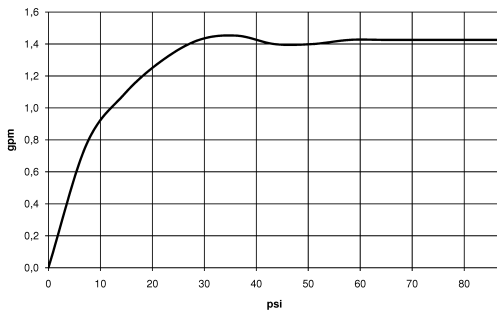

33 870 895

- 240mm projection
- pivotable spout 360°
- Optional swivel limiter available with swivel limiter set 12 821 970 90
- laminar and spray flow
- height of mixer 444 mm
- height up to laminar flow regulator 240 mm
- hole diameter 35 mm
- 2 x pressure hose with 3/8" cap nut
- 1800 mm metal shower hose
- sprayface with anti-scaling system
- max. flow 5.7 l/min at 3 bar flow pressure
- lead-free
- This product can help a building meet the requirements of Green Building Rating Systems, e.g. LEED®, BREEAM®, DGNB

Recommended miscellaneous

Swivel limitation set - 12 821 970 90

Recommended miscellaneous

AIR SWITCH Control button - Chrome 10 713 970-00

Recommended miscellaneous

Dispenser without rosette - Chrome 82 424 970-00

33 870 895

Flow rate chart

Codes & Standards

ADA

ASME
A112.18.1/CSA
B125.1

California Energy
Commission
(CEC)

NSF/ANSI 372

NSF/ANSI/CAN
61