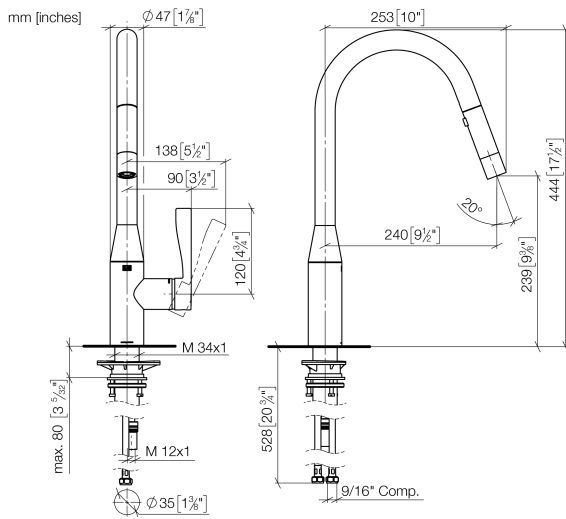

33 870 895

Flow rate chart