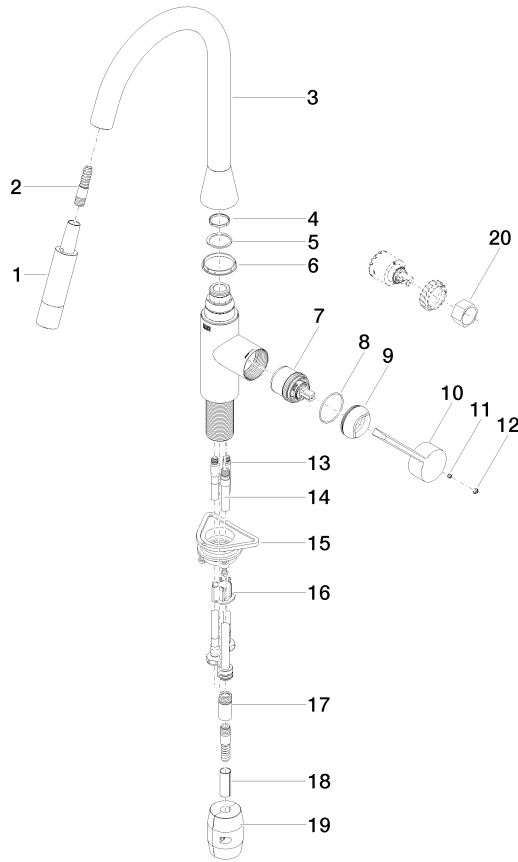

33 870 895

- 240mm projection
- pivotable spout 360°
- Optional swivel limiter available with swivel limiter set 12 821 970 90
- laminar and spray flow
- height of mixer 444 mm
- height up to laminar flow regulator 240 mm
- hole diameter 35 mm
- 2 x pressure hose with 3/8" cap nut
- 1800 mm metal shower hose
- sprayface with anti-scaling system
- max. flow 5.7 l/min at 3 bar flow pressure
- lead-free
- This product can help a building meet the requirements of Green Building Rating Systems, e.g. LEED®, BREEAM®, DGNB

Recommended miscellaneous

Swivel limitation set - 12 821 970 90

Recommended miscellaneous

AIR SWITCH Control button - Chrome 10 713 970-00

Recommended miscellaneous

Dispenser without rosette - Chrome 82 424 970-00

33 870 895

Flow rate chart

Codes & Standards

ADA

ASME
A112.18.1/CSA
B125.1

California Energy
Commission
(CEC)

NSF/ANSI 372

NSF/ANSI/CAN
61

SYNC Single-lever mixer Pull-down with spray function - Chrome

SYNC

33 870 895

Certificates

IAPMO_N-4976 (2). IAPMO_4976 (3). IAPMO_6397 (1).

33 870 895

Spare parts list

No.	Item Number	Name	Quantity used	Delivery time
1	90 12 11 148 00-00	shower	1	10
2	04 30 02 120 00-00	hose	1	10
3	90 28 22 302 00-00	spout	1	10
4	09 28 10 160 90	ring	1	2
5	09 28 10 162 90	ring	1	2
6	09 28 10 161 90	ring	1	2
7	90 15 05 064 02 90	cartridge	1	2
8	09 14 10 190 90	seal	1	2
9	09 28 30 030-00	cover	1	10
10	09 20 89 020-00	handle	1	10
11	90 31 11 063 00 90	pin	1	2
12	90 31 20 087 00-00	plug	1	10
13	04 30 04 103 00 90	hose	1	2
14	04 28 20 067 00 90	pipe	1	2
15	04 30 11 040 00 90	fixing set	2	2
16	09 20 93 056 90	insert	1	2
17	90 24 03 253 01 90	adaptor	1	2
18	09 30 03 038 90	hose	1	2
19	04 21 50 010 00 90	accessories	1	2
20	90 30 09 031 00 90	key	1	2