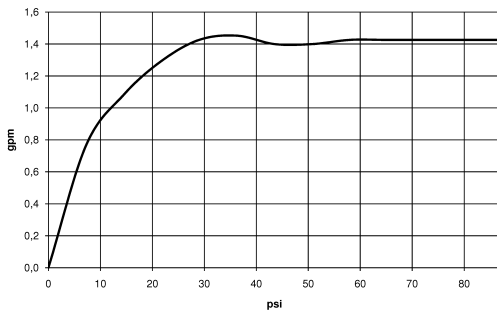

33 870 895

- 240mm projection
- pivotable spout 360°
- Optional swivel limiter available with swivel limiter set 12 821 970 90
- laminar and spray flow
- height of mixer 444 mm
- height up to laminar flow regulator 240 mm
- hole diameter 35 mm
- 2 x pressure hose with 3/8" cap nut
- 1800 mm metal shower hose
- sprayface with anti-scaling system
- max. flow 5.7 l/min at 3 bar flow pressure
- lead-free
- This product can help a building meet the requirements of Green Building Rating Systems, e.g. LEED®, BREEAM®, DGNB

Recommended miscellaneous

Swivel limitation set - 12 821 970 90

Recommended miscellaneous

AIR SWITCH Control button - 10 713 970-06
Brushed Platinum

Recommended miscellaneous

Dispenser without rosette - 82 424 970-06
Brushed Platinum

33 870 895

Flow rate chart

Codes & Standards

ADA

ASME
A112.18.1/CSA
B125.1

California Energy
Commission
(CEC)

NSF/ANSI 372

NSF/ANSI/CAN
61