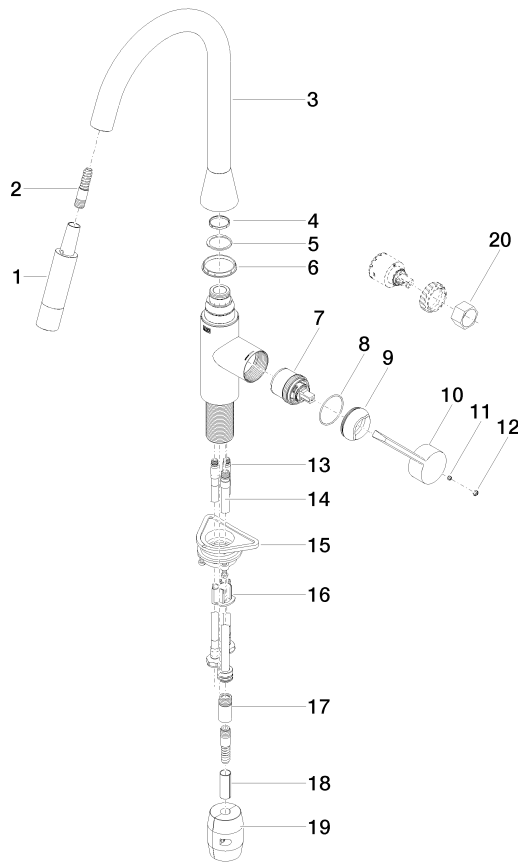

33 870 895

- 240mm projection
- pivotable spout 360°
- Optional swivel limiter available with swivel limiter set 12 821 970 90
- laminar and spray flow
- height of mixer 444 mm
- height up to laminar flow regulator 240 mm
- hole diameter 35 mm
- 2 x pressure hose with 3/8" cap nut
- 1800 mm metal shower hose
- sprayface with anti-scaling system
- max. flow 5.7 l/min at 3 bar flow pressure
- lead-free
- This product can help a building meet the requirements of Green Building Rating Systems, e.g. LEED®, BREEAM®, DGNB

Recommended miscellaneous

Swivel limitation set - 12 821 970 90

Recommended miscellaneous

AIR SWITCH Control button - 10 713 970-06
Brushed Platinum

Recommended miscellaneous

Dispenser without rosette - 82 424 970-06
Brushed Platinum

33 870 895

Flow rate chart

Codes & Standards

ADA

ASME
A112.18.1/CSA
B125.1

California Energy
Commission
(CEC)

NSF/ANSI 372

NSF/ANSI/CAN
61

SYNC Single-lever mixer Pull-down with spray function - Brushed Platinum

SYNC

33 870 895

Certificates

IAPMO_N-4976 (2). IAPMO_4976 (3). IAPMO_6397 (1).

33 870 895

Spare parts list

No.	Item Number	Name	Quantity used	Delivery time
1	90 12 11 148 00-06	shower	1	10
2	04 30 02 120 00-85	hose	1	30
3	90 28 22 302 00-06	spout	1	10
4	09 28 10 160 90	ring	1	2
5	09 28 10 162 90	ring	1	2
6	09 28 10 161 90	ring	1	2
7	90 15 05 064 02 90	cartridge	1	2
8	09 14 10 190 90	seal	1	2
9	09 28 30 030-06	cover	1	10
10	09 20 89 020-06	handle	1	10
11	90 31 11 063 00 90	pin	1	2
12	90 31 20 087 00-06	plug	1	10
13	04 30 04 103 00 90	hose	1	2
14	04 28 20 067 00 90	pipe	1	2
15	04 30 11 040 00 90	fixing set	2	2
16	09 20 93 056 90	insert	1	2
17	90 24 03 253 01 90	adaptor	1	2
18	09 30 03 038 90	hose	1	2
19	04 21 50 010 00 90	accessories	1	2
20	90 30 09 031 00 90	key	1	2