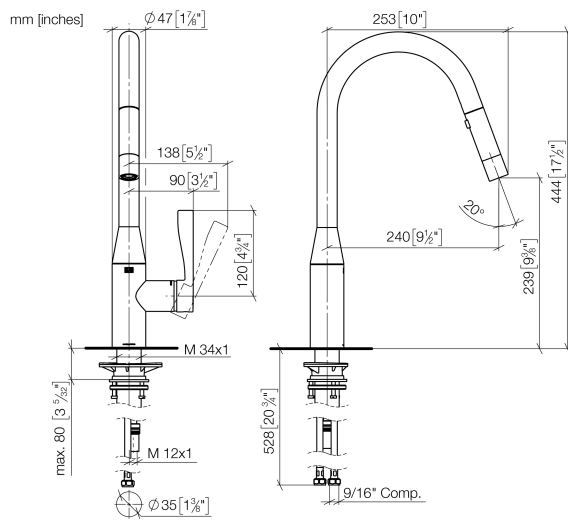

33 870 895

- 240mm projection
- pivotable spout 360°
- Optional swivel limiter available with swivel limiter set 12 821 970 90
- laminar and spray flow
- height of mixer 444 mm
- height up to laminar flow regulator 240 mm
- hole diameter 35 mm
- 2 x pressure hose with 3/8" cap nut
- 1800 mm metal shower hose
- sprayface with anti-scaling system
- max. flow 5.7 l/min at 3 bar flow pressure
- lead-free
- This product can help a building meet the requirements of Green Building Rating Systems, e.g. LEED®, BREEAM®, DGNB

Intrinsic protection against back flow.

Push button locks into spray mode when pressed. To switch back to laminar flow the water must be turned off.

	Durabron (23kt Gold)	33 870 895-09 0010
	Chrome	33 870 895-00 0010
	Brushed Platinum	33 870 895-06 0010
	Platinum	33 870 895-08 0010
	Dark Chrome	33 870 895-19 0010
	Brushed Durabron (23kt Gold)	33 870 895-28 0010
	Matte Black	33 870 895-33 0010
	Brushed Champagne (22kt Gold)	33 870 895-46 0010
	Champagne (22kt Gold)	33 870 895-47 0010
	Brushed Chrome	33 870 895-93 0010
	Brushed Dark Platinum	33 870 895-99 0010

33 870 895

**Flow rate chart**

**Codes & Standards**

ADA

ASME  
A112.18.1/CSA  
B125.1

California Energy  
Commission  
(CEC)

NSF/ANSI 372

NSF/ANSI/CAN  
61

SYNC Single-lever mixer Pull-down with spray function - Durabronss (23kt Gold)

---

SYNC

33 870 895

Certificates

---

IAPMO\_N-4976 (2). IAPMO\_6397 (1).

33 870 895