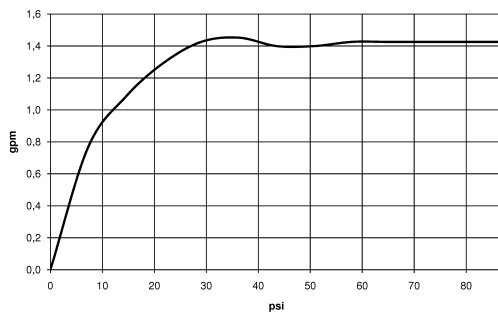

Codes & Standards

ADA

ASME
A112.18.1/CSA
B125.1

California Energy
Commission
(CEC)

NSF/ANSI 372

NSF/ANSI/CAN
61